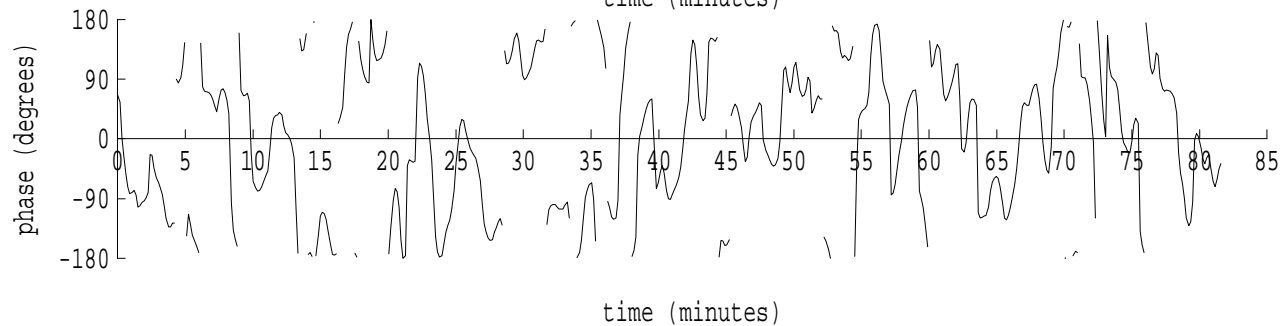

Heard Island - New Zealand File: z0320407.sam Ch. 1 Julian:032:04:08:12

fft size: 16384
overlap: 7/8
sw_hamm: 1
sample rate: 228 Hz
bin width: 0.0139 Hz
int time: 71.86 sec
bin freq: 57.000 Hz
threshold: 2.50
r_max: 3682
c rms: 2033
n (rms): 38
offset: 0
pkr median: 802
ave median: 652
nor median: 651
sdv median: 51
n median: 529
peak snr: 15.0 dB
c snr: 9.9 dB
sw_line: 1
sw_theta: 1
freq: 56.9998 Hz
ship spd: -0.006 m/s
-0.012 knts