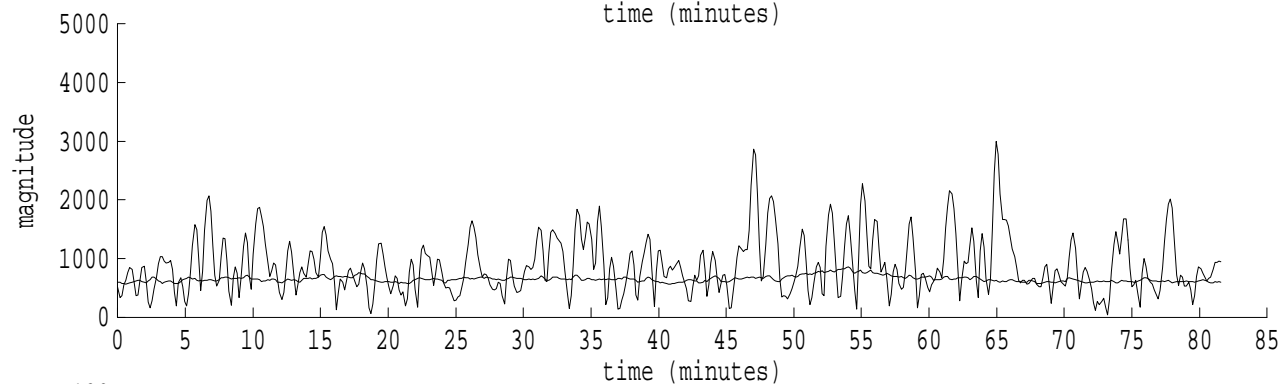

Heard Island - New Zealand File: z0320407.sam Ch. 1 Julian:032:04:08:12

fft size: 16384
overlap: 7/8
sw_hamm: 1
sample rate: 228 Hz
bin width: 0.0139 Hz
int time: 71.86 sec
bin freq: 57.000 Hz
threshold: 2.50
r_max: 3682
c rms: 2033
n (rms): 38
offset: 0
pkr median: 802
ave median: 652
nor median: 651
sdv median: 51
n median: 529
peak snr: 15.0 dB
c snr: 9.9 dB
sw_line: 1
sw_theta: 1
freq: 56.9998 Hz
ship spd: -0.006 m/s
-0.012 knts