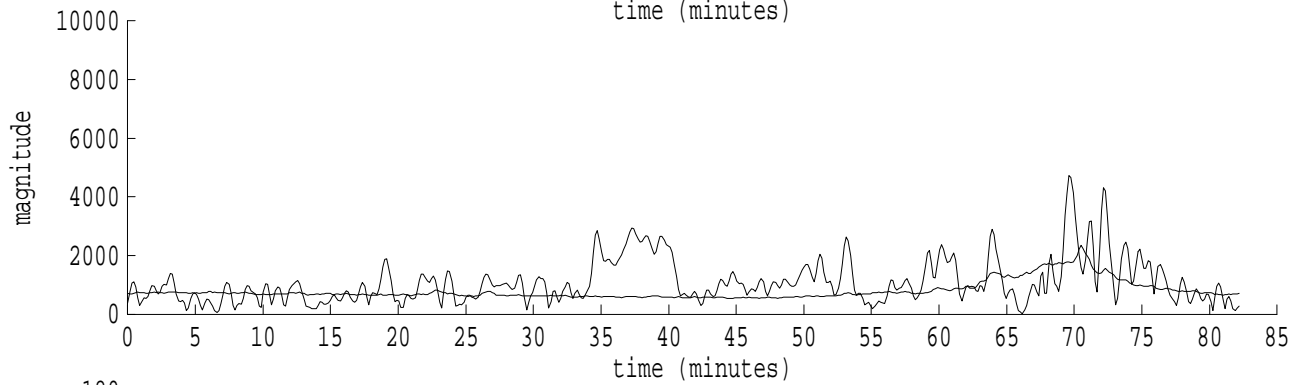

Heard Island - West Coast (U.S.) File: w0300007.sam Ch. 1 Julian:030:00:07:22

fft size: 16384
overlap: 7/8
sw_hamm: 1
sample rate: 228 Hz
bin width: 0.0139 Hz
int time: 71.86 sec
bin freq: 56.930 Hz
threshold: 2.50
r_max: 6791
c rms: 2446
n (rms): 66
offset: -5
pkr median: 1694
ave median: 801
nor median: 816
sdv median: 320
n median: 508
peak snr: 18.4 dB
c snr: 9.5 dB
sw_line: 1
sw_theta: 1
freq: 56.9286 Hz
ship spd: -1.877 m/s
-3.650 knts

Heard Island - West Coast (U.S.) File: w0300007.sam Ch. 2 Julian:030:00:07:22

fft size: 16384
overlap: 7/8
sw_hamm: 1
sample rate: 228 Hz
bin width: 0.0139 Hz
int time: 71.86 sec
bin freq: 56.930 Hz
threshold: 2.50
r_max: 9850
c rms: 2643
n (rms): 113
offset: -5
pkr median: 1417
ave median: 885
nor median: 906
sdv median: 332
n median: 478
peak snr: 20.7 dB
c snr: 9.3 dB
sw_line: 1
sw_theta: 1
freq: 56.9293 Hz
ship spd: -1.857 m/s
-3.611 knts

Heard Island - West Coast (U.S.) File: w0300007.sam Ch. 3 Julian:030:00:07:22

fft size: 16384
overlap: 7/8
sw_hamm: 1
sample rate: 228 Hz
bin width: 0.0139 Hz
int time: 71.86 sec
bin freq: 56.875 Hz
threshold: 2.50
r_max: 10
c rms: 3
n (rms): 81
offset: -9
pkr median: 2
ave median: 1
nor median: 1
sdv median: 0
n median: 469
peak snr: 17.7 dB
c snr: 8.3 dB
sw_line: 1
sw_theta: 1
freq: 56.8740 Hz
ship spd: -3.312 m/s
-6.440 knts

Heard Island - West Coast (U.S.) File: w0300007.sam Ch. 4 Julian:030:00:07:22

fft size: 16384
overlap: 7/8
sw_hamm: 1
sample rate: 228 Hz
bin width: 0.0139 Hz
int time: 71.86 sec
bin freq: 56.875 Hz
threshold: 2.50
r_max: 6
c rms: 3
n (rms): 70
offset: -9
pkr median: 1
ave median: 1
nor median: 1
sdv median: 0
n median: 480
peak snr: 15.6 dB
c snr: 9.8 dB
sw_line: 1
sw_theta: 1
freq: 56.8751 Hz
ship spd: -3.283 m/s
-6.385 knts