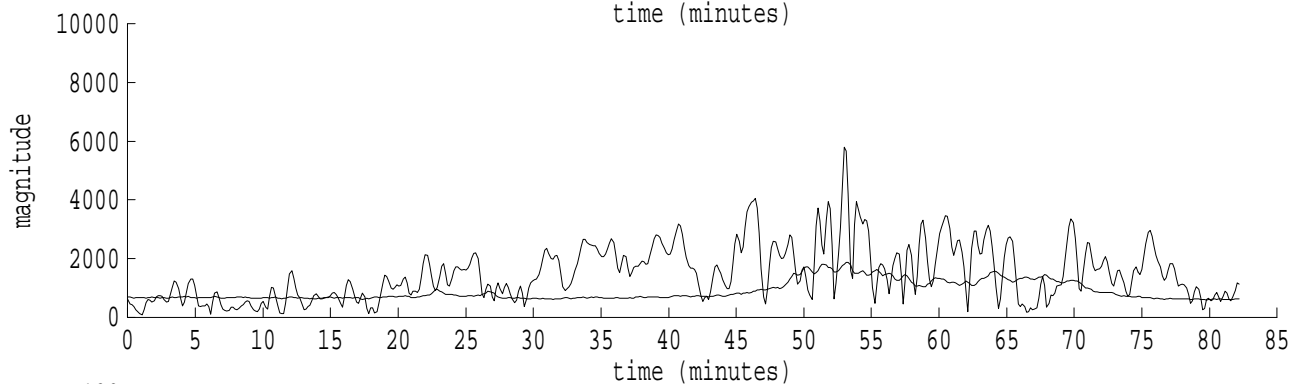

Heard Island - West Coast (U.S.) File: w0300007.sam Ch. 1 Julian:030:00:07:22

fft size: 16384
overlap: 7/8
sw_hamm: 1
sample rate: 228 Hz
bin width: 0.0139 Hz
int time: 71.86 sec
bin freq: 56.930 Hz
threshold: 2.50
r_max: 6791
c rms: 2446
n (rms): 66
offset: -5
pkr median: 1694
ave median: 801
nor median: 816
sdv median: 320
n median: 508
peak snr: 18.4 dB
c snr: 9.5 dB
sw_line: 1
sw_theta: 1
freq: 56.9286 Hz
ship spd: -1.877 m/s
-3.650 knts

Heard Island - West Coast (U.S.) File: w0300007.sam Ch. 2 Julian:030:00:07:22

fft size: 16384
overlap: 7/8
sw_hamm: 1
sample rate: 228 Hz
bin width: 0.0139 Hz
int time: 71.86 sec
bin freq: 56.930 Hz
threshold: 2.50
r_max: 9850
c rms: 2643
n (rms): 113
offset: -5
pkr median: 1417
ave median: 885
nor median: 906
sdv median: 332
n median: 478
peak snr: 20.7 dB
c snr: 9.3 dB
sw_line: 1
sw_theta: 1
freq: 56.9293 Hz
ship spd: -1.857 m/s
-3.611 knts

Heard Island - West Coast (U.S.) File: w0300007.sam Ch. 3 Julian:030:00:07:22

fft size: 16384
overlap: 7/8
sw_hamm: 1
sample rate: 228 Hz
bin width: 0.0139 Hz
int time: 71.86 sec
bin freq: 56.875 Hz
threshold: 2.50
r_max: 10
c rms: 3
n (rms): 81
offset: -9
pkr median: 2
ave median: 1
nor median: 1
sdv median: 0
n median: 469
peak snr: 17.7 dB
c snr: 8.3 dB
sw_line: 1
sw_theta: 1
freq: 56.8740 Hz
ship spd: -3.312 m/s
-6.440 knts

Heard Island - West Coast (U.S.) File: w0300007.sam Ch. 4 Julian:030:00:07:22

fft size: 16384
overlap: 7/8
sw_hamm: 1
sample rate: 228 Hz
bin width: 0.0139 Hz
int time: 71.86 sec
bin freq: 56.875 Hz
threshold: 2.50
r_max: 6
c rms: 3
n (rms): 70
offset: -9
pkr median: 1
ave median: 1
nor median: 1
sdv median: 0
n median: 480
peak snr: 15.6 dB
c snr: 9.8 dB
sw_line: 1
sw_theta: 1
freq: 56.8751 Hz
ship spd: -3.283 m/s
-6.385 knts