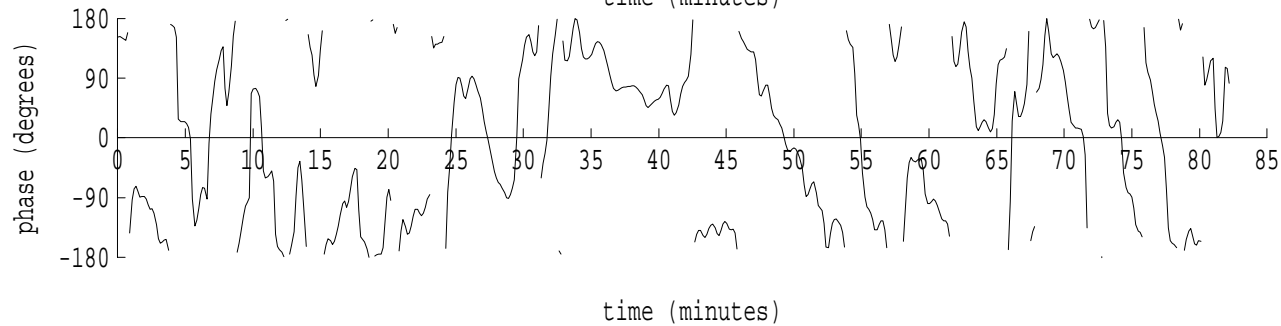

Heard Island - West Coast (U.S.) File: w0300007.sam Ch. 1 Julian:030:00:07:22

fft size: 16384
overlap: 7/8
sw_hamm: 1
sample rate: 228 Hz
bin width: 0.0139 Hz
int time: 71.86 sec
bin freq: 56.930 Hz
threshold: 2.50
r_max: 6791
c rms: 2446
n (rms): 66
offset: -5
pkr median: 1694
ave median: 801
nor median: 816
sdv median: 320
n median: 508
peak snr: 18.4 dB
c snr: 9.5 dB
sw_line: 1
sw_theta: 1
freq: 56.9286 Hz
ship spd: -1.877 m/s
-3.650 knts

Heard Island - West Coast (U.S.) File: w0300007.sam Ch. 2 Julian:030:00:07:22

fft size: 16384
overlap: 7/8
sw_hamm: 1
sample rate: 228 Hz
bin width: 0.0139 Hz
int time: 71.86 sec
bin freq: 56.930 Hz
threshold: 2.50
r_max: 9850
c rms: 2643
n (rms): 113
offset: -5
pkr median: 1417
ave median: 885
nor median: 906
sdv median: 332
n median: 478
peak snr: 20.7 dB
c snr: 9.3 dB
sw_line: 1
sw_theta: 1
freq: 56.9293 Hz
ship spd: -1.857 m/s
-3.611 knts

Heard Island - West Coast (U.S.) File: w0300007.sam Ch. 3 Julian:030:00:07:22

fft size: 16384
overlap: 7/8
sw_hamm: 1
sample rate: 228 Hz
bin width: 0.0139 Hz
int time: 71.86 sec
bin freq: 56.875 Hz
threshold: 2.50
r_max: 10
c rms: 3
n (rms): 81
offset: -9
pkr median: 2
ave median: 1
nor median: 1
sdv median: 0
n median: 469
peak snr: 17.7 dB
c snr: 8.3 dB
sw_line: 1
sw_theta: 1
freq: 56.8740 Hz
ship spd: -3.312 m/s
-6.440 knts

Heard Island - West Coast (U.S.) File: w0300007.sam Ch. 4 Julian:030:00:07:22

fft size: 16384
overlap: 7/8
sw_hamm: 1
sample rate: 228 Hz
bin width: 0.0139 Hz
int time: 71.86 sec
bin freq: 56.875 Hz
threshold: 2.50
r_max: 6
c rms: 3
n (rms): 70
offset: -9
pkr median: 1
ave median: 1
nor median: 1
sdv median: 0
n median: 480
peak snr: 15.6 dB
c snr: 9.8 dB
sw_line: 1
sw_theta: 1
freq: 56.8751 Hz
ship spd: -3.283 m/s
-6.385 knts