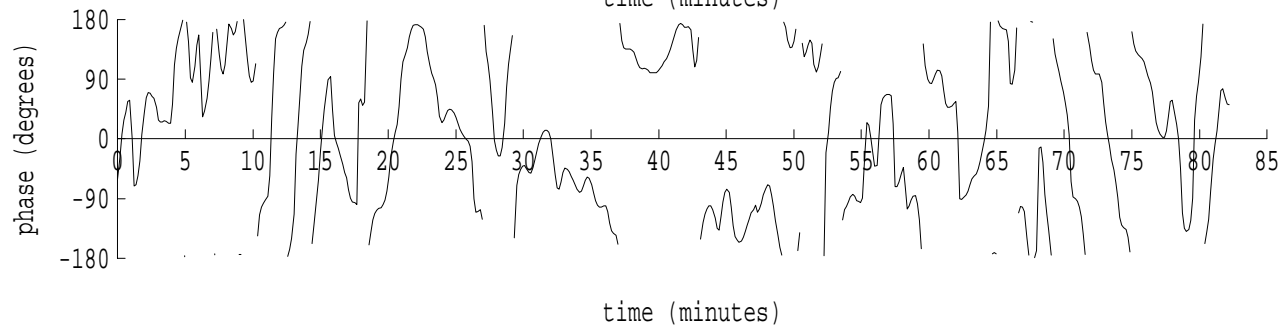

Heard Island - West Coast (U.S.) File: w0300007.sam Ch. 1 Julian:030:00:07:22

fft size: 16384
overlap: 7/8
sw_hamm: 1
sample rate: 228 Hz
bin width: 0.0139 Hz
int time: 71.86 sec
bin freq: 56.930 Hz
threshold: 2.50
r_max: 6791
c rms: 2446
n (rms): 66
offset: -5
pkr median: 1694
ave median: 801
nor median: 816
sdv median: 320
n median: 508
peak snr: 18.4 dB
c snr: 9.5 dB
sw_line: 1
sw_theta: 1
freq: 56.9286 Hz
ship spd: -1.877 m/s
-3.650 knts

Heard Island - West Coast (U.S.) File: w0300007.sam Ch. 2 Julian:030:00:07:22

fft size: 16384
overlap: 7/8
sw_hamm: 1
sample rate: 228 Hz
bin width: 0.0139 Hz
int time: 71.86 sec
bin freq: 56.930 Hz
threshold: 2.50
r_max: 9850
c rms: 2643
n (rms): 113
offset: -5
pkr median: 1417
ave median: 885
nor median: 906
sdv median: 332
n median: 478
peak snr: 20.7 dB
c snr: 9.3 dB
sw_line: 1
sw_theta: 1
freq: 56.9293 Hz
ship spd: -1.857 m/s
-3.611 knts

Heard Island - West Coast (U.S.) File: w0300007.sam Ch. 3 Julian:030:00:07:22

fft size: 16384
overlap: 7/8
sw_hamm: 1
sample rate: 228 Hz
bin width: 0.0139 Hz
int time: 71.86 sec
bin freq: 56.875 Hz
threshold: 2.50
r_max: 10
c rms: 3
n (rms): 81
offset: -9
pkr median: 2
ave median: 1
nor median: 1
sdv median: 0
n median: 469
peak snr: 17.7 dB
c snr: 8.3 dB
sw_line: 1
sw_theta: 1
freq: 56.8740 Hz
ship spd: -3.312 m/s
-6.440 knts

Heard Island - West Coast (U.S.) File: w0300007.sam Ch. 4 Julian:030:00:07:22

fft size: 16384
overlap: 7/8
sw_hamm: 1
sample rate: 228 Hz
bin width: 0.0139 Hz
int time: 71.86 sec
bin freq: 56.875 Hz
threshold: 2.50
r_max: 6
c rms: 3
n (rms): 70
offset: -9
pkr median: 1
ave median: 1
nor median: 1
sdv median: 0
n median: 480
peak snr: 15.6 dB
c snr: 9.8 dB
sw_line: 1
sw_theta: 1
freq: 56.8751 Hz
ship spd: -3.283 m/s
-6.385 knts