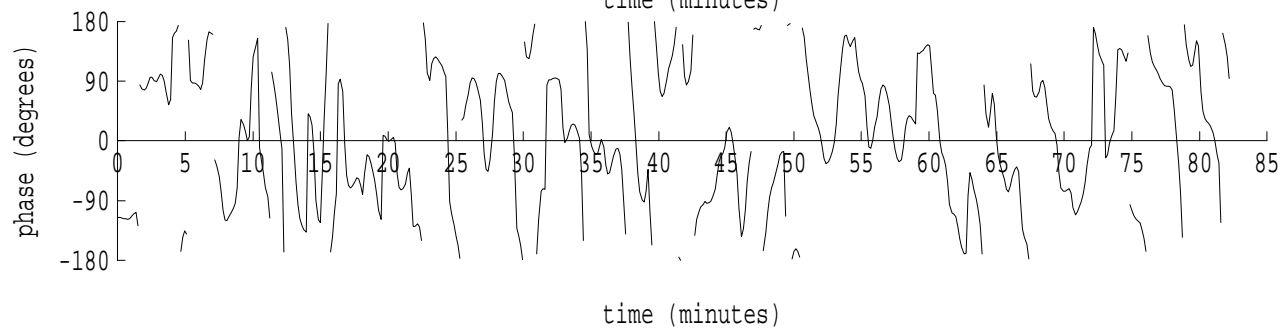

Heard Island - West Coast (U.S.) File: w0300007.sam Ch. 1 Julian:030:00:07:22

fft size: 16384
overlap: 7/8
sw_hamm: 1
sample rate: 228 Hz
bin width: 0.0139 Hz
int time: 71.86 sec
bin freq: 56.930 Hz
threshold: 2.50
r_max: 6791
c rms: 2446
n (rms): 66
offset: -5
pkr median: 1694
ave median: 801
nor median: 816
sdv median: 320
n median: 508
peak snr: 18.4 dB
c snr: 9.5 dB
sw_line: 1
sw_theta: 1
freq: 56.9286 Hz
ship spd: -1.877 m/s
-3.650 knts

Heard Island - West Coast (U.S.) File: w0300007.sam Ch. 2 Julian:030:00:07:22

fft size: 16384
overlap: 7/8
sw_hamm: 1
sample rate: 228 Hz
bin width: 0.0139 Hz
int time: 71.86 sec
bin freq: 56.930 Hz
threshold: 2.50
r_max: 9850
c rms: 2643
n (rms): 113
offset: -5
pkr median: 1417
ave median: 885
nor median: 906
sdv median: 332
n median: 478
peak snr: 20.7 dB
c snr: 9.3 dB
sw_line: 1
sw_theta: 1
freq: 56.9293 Hz
ship spd: -1.857 m/s
-3.611 knts

Heard Island - West Coast (U.S.) File: w0300007.sam Ch. 3 Julian:030:00:07:22

fft size: 16384
overlap: 7/8
sw_hamm: 1
sample rate: 228 Hz
bin width: 0.0139 Hz
int time: 71.86 sec
bin freq: 56.875 Hz
threshold: 2.50
r_max: 10
c rms: 3
n (rms): 81
offset: -9
pkr median: 2
ave median: 1
nor median: 1
sdv median: 0
n median: 469
peak snr: 17.7 dB
c snr: 8.3 dB
sw_line: 1
sw_theta: 1
freq: 56.8740 Hz
ship spd: -3.312 m/s
-6.440 knts

Heard Island - West Coast (U.S.) File: w0300007.sam Ch. 4 Julian:030:00:07:22

fft size: 16384
overlap: 7/8
sw_hamm: 1
sample rate: 228 Hz
bin width: 0.0139 Hz
int time: 71.86 sec
bin freq: 56.875 Hz
threshold: 2.50
r_max: 6
c rms: 3
n (rms): 70
offset: -9
pkr median: 1
ave median: 1
nor median: 1
sdv median: 0
n median: 480
peak snr: 15.6 dB
c snr: 9.8 dB
sw_line: 1
sw_theta: 1
freq: 56.8751 Hz
ship spd: -3.283 m/s
-6.385 knts