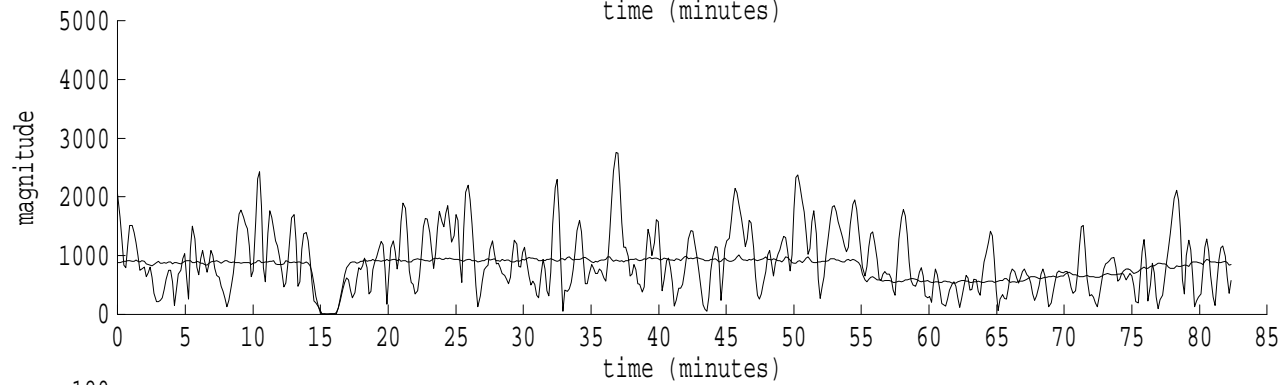

Heard Island - West Coast (U.S.) File: w0280907.sam Ch. 1 Julian:028:09:07:16

fft size: 16384
overlap: 7/8
sw_hamm: 1
sample rate: 228 Hz
bin width: 0.0139 Hz
int time: 71.86 sec
bin freq: 57.097 Hz
threshold: 2.50
r_max: 1588
c rms: 0
n (rms): 1
offset: 7
pkr median: 560
ave median: 381
nor median: 381
sdv median: 27
n median: 551
peak snr: 12.4 dB
c snr: -inf dB
sw_line: 1
sw_theta: 1
freq: 57.0974 Hz
ship spd: 2.560 m/s
4.978 knts

Heard Island - West Coast (U.S.) File: w0280907.sam Ch. 2 Julian:028:09:07:16

fft size: 16384
overlap: 7/8
sw_hamm: 1
sample rate: 228 Hz
bin width: 0.0139 Hz
int time: 71.86 sec
bin freq: 57.083 Hz
threshold: 2.50
r_max: 1014
c rms: 851
n (rms): 1
offset: 6
pkr median: 305
ave median: 321
nor median: 321
sdv median: 10
n median: 551
peak snr: 10.0 dB
c snr: 8.5 dB
sw_line: 1
sw_theta: 1
freq: 57.0835 Hz
ship spd: 2.194 m/s
4.267 knts

Heard Island - West Coast (U.S.) File: w0280907.sam Ch. 3 Julian:028:09:07:16

fft size: 16384
overlap: 7/8
sw_hamm: 1
sample rate: 228 Hz
bin width: 0.0139 Hz
int time: 71.86 sec
bin freq: 56.875 Hz
threshold: 2.50
r_max: 3237
c rms: 2199
n (rms): 14
offset: -9
pkr median: 920
ave median: 811
nor median: 810
sdv median: 179
n median: 549
peak snr: 12.0 dB
c snr: 8.7 dB
sw_line: 1
sw_theta: 1
freq: 56.8760 Hz
ship spd: -3.258 m/s
-6.336 knts

Heard Island - West Coast (U.S.) File: w0280907.sam Ch. 4 Julian:028:09:07:16

fft size: 16384
overlap: 7/8
sw_hamm: 1
sample rate: 228 Hz
bin width: 0.0139 Hz
int time: 71.86 sec
bin freq: 56.889 Hz
threshold: 2.50
r_max: 5622
c rms: 2937
n (rms): 23
offset: -8
pkr median: 1651
ave median: 990
nor median: 989
sdv median: 263
n median: 547
peak snr: 15.1 dB
c snr: 9.5 dB
sw_line: 1
sw_theta: 1
freq: 56.8877 Hz
ship spd: -2.953 m/s
-5.741 knts