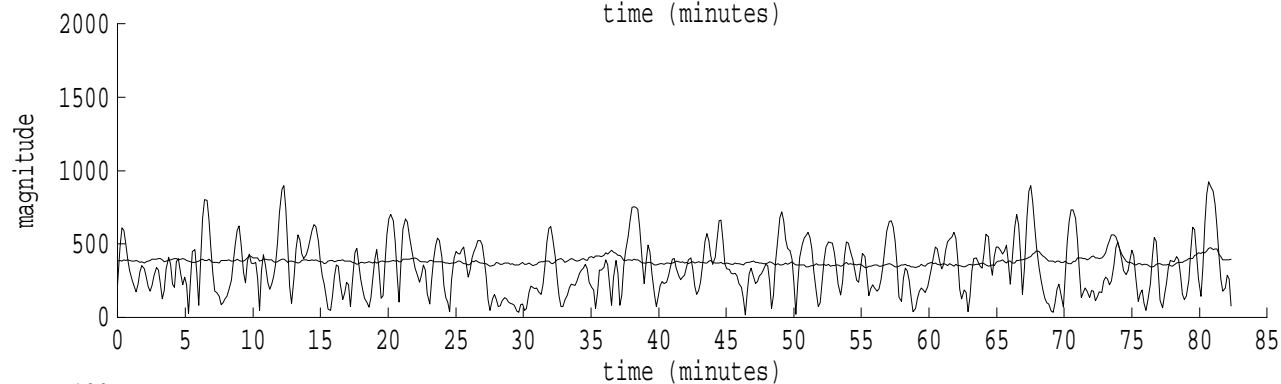

Heard Island - West Coast (U.S.) File: w0280907.sam Ch. 1 Julian:028:09:07:16

fft size: 16384
overlap: 7/8
sw_hamm: 1
sample rate: 228 Hz
bin width: 0.0139 Hz
int time: 71.86 sec
bin freq: 57.097 Hz
threshold: 2.50
r_max: 1588
c rms: 0
n (rms): 1
offset: 7
pkr median: 560
ave median: 381
nor median: 381
sdv median: 27
n median: 551
peak snr: 12.4 dB
c snr: -inf dB
sw_line: 1
sw_theta: 1
freq: 57.0974 Hz
ship spd: 2.560 m/s
4.978 knts

Heard Island - West Coast (U.S.) File: w0280907.sam Ch. 2 Julian:028:09:07:16

fft size: 16384
overlap: 7/8
sw_hamm: 1
sample rate: 228 Hz
bin width: 0.0139 Hz
int time: 71.86 sec
bin freq: 57.083 Hz
threshold: 2.50
r_max: 1014
c rms: 851
n (rms): 1
offset: 6
pkr median: 305
ave median: 321
nor median: 321
sdv median: 10
n median: 551
peak snr: 10.0 dB
c snr: 8.5 dB
sw_line: 1
sw_theta: 1
freq: 57.0835 Hz
ship spd: 2.194 m/s
4.267 knts

Heard Island - West Coast (U.S.) File: w0280907.sam Ch. 3 Julian:028:09:07:16

fft size: 16384
overlap: 7/8
sw_hamm: 1
sample rate: 228 Hz
bin width: 0.0139 Hz
int time: 71.86 sec
bin freq: 56.875 Hz
threshold: 2.50
r_max: 3237
c rms: 2199
n (rms): 14
offset: -9
pkr median: 920
ave median: 811
nor median: 810
sdv median: 179
n median: 549
peak snr: 12.0 dB
c snr: 8.7 dB
sw_line: 1
sw_theta: 1
freq: 56.8760 Hz
ship spd: -3.258 m/s
-6.336 knts

Heard Island - West Coast (U.S.) File: w0280907.sam Ch. 4 Julian:028:09:07:16

fft size: 16384
overlap: 7/8
sw_hamm: 1
sample rate: 228 Hz
bin width: 0.0139 Hz
int time: 71.86 sec
bin freq: 56.889 Hz
threshold: 2.50
r_max: 5622
c rms: 2937
n (rms): 23
offset: -8
pkr median: 1651
ave median: 990
nor median: 989
sdv median: 263
n median: 547
peak snr: 15.1 dB
c snr: 9.5 dB
sw_line: 1
sw_theta: 1
freq: 56.8877 Hz
ship spd: -2.953 m/s
-5.741 knts