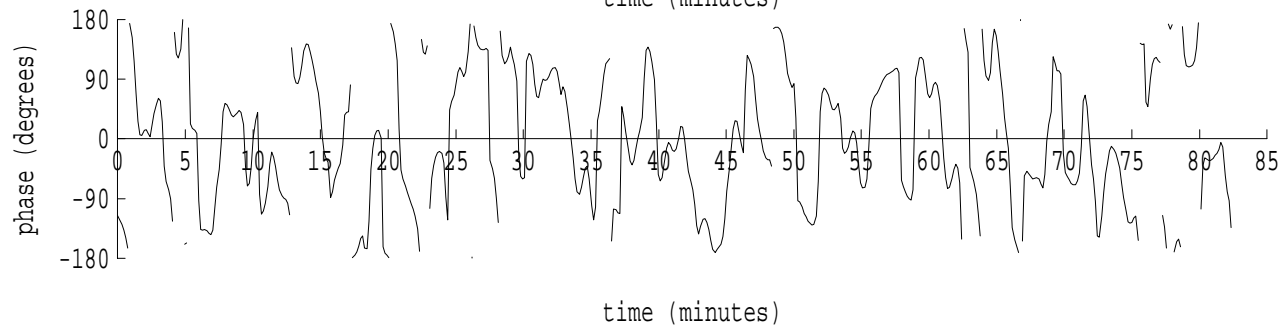

Heard Island - West Coast (U.S.) File: w0280907.sam Ch. 1 Julian:028:09:07:16

fft size: 16384
overlap: 7/8
sw_hamm: 1
sample rate: 228 Hz
bin width: 0.0139 Hz
int time: 71.86 sec
bin freq: 57.097 Hz
threshold: 2.50
r_max: 1588
c rms: 0
n (rms): 1
offset: 7
pkr median: 560
ave median: 381
nor median: 381
sdv median: 27
n median: 551
peak snr: 12.4 dB
c snr: -inf dB
sw_line: 1
sw_theta: 1
freq: 57.0974 Hz
ship spd: 2.560 m/s
4.978 knts

Heard Island - West Coast (U.S.) File: w0280907.sam Ch. 2 Julian:028:09:07:16

fft size: 16384
overlap: 7/8
sw_hamm: 1
sample rate: 228 Hz
bin width: 0.0139 Hz
int time: 71.86 sec
bin freq: 57.083 Hz
threshold: 2.50
r_max: 1014
c rms: 851
n (rms): 1
offset: 6
pkr median: 305
ave median: 321
nor median: 321
sdv median: 10
n median: 551
peak snr: 10.0 dB
c snr: 8.5 dB
sw_line: 1
sw_theta: 1
freq: 57.0835 Hz
ship spd: 2.194 m/s
4.267 knts

Heard Island - West Coast (U.S.) File: w0280907.sam Ch. 3 Julian:028:09:07:16

fft size: 16384
overlap: 7/8
sw_hamm: 1
sample rate: 228 Hz
bin width: 0.0139 Hz
int time: 71.86 sec
bin freq: 56.875 Hz
threshold: 2.50
r_max: 3237
c rms: 2199
n (rms): 14
offset: -9
pkr median: 920
ave median: 811
nor median: 810
sdv median: 179
n median: 549
peak snr: 12.0 dB
c snr: 8.7 dB
sw_line: 1
sw_theta: 1
freq: 56.8760 Hz
ship spd: -3.258 m/s
-6.336 knts

Heard Island - West Coast (U.S.) File: w0280907.sam Ch. 4 Julian:028:09:07:16

fft size: 16384
overlap: 7/8
sw_hamm: 1
sample rate: 228 Hz
bin width: 0.0139 Hz
int time: 71.86 sec
bin freq: 56.889 Hz
threshold: 2.50
r_max: 5622
c rms: 2937
n (rms): 23
offset: -8
pkr median: 1651
ave median: 990
nor median: 989
sdv median: 263
n median: 547
peak snr: 15.1 dB
c snr: 9.5 dB
sw_line: 1
sw_theta: 1
freq: 56.8877 Hz
ship spd: -2.953 m/s
-5.741 knts