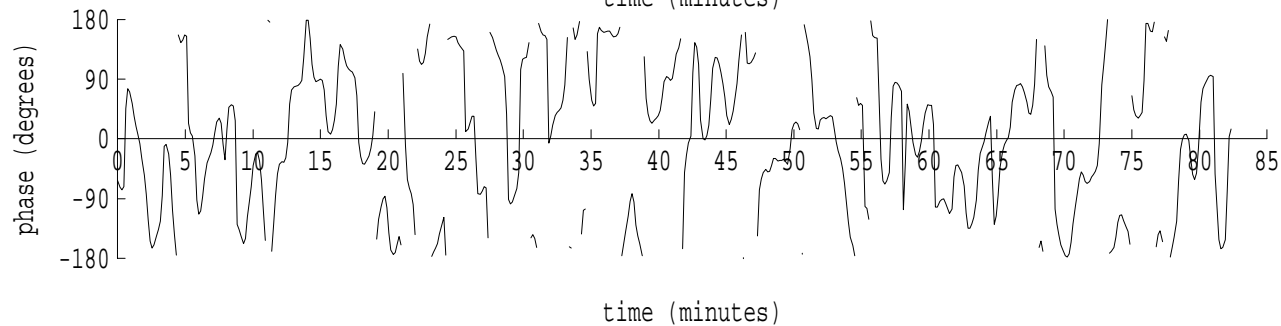

Heard Island - West Coast (U.S.) File: w0280907.sam Ch. 1 Julian:028:09:07:16

fft size: 16384
overlap: 7/8
sw_hamm: 1
sample rate: 228 Hz
bin width: 0.0139 Hz
int time: 71.86 sec
bin freq: 57.097 Hz
threshold: 2.50
r_max: 1588
c rms: 0
n (rms): 1
offset: 7
pkr median: 560
ave median: 381
nor median: 381
sdv median: 27
n median: 551
peak snr: 12.4 dB
c snr: -inf dB
sw_line: 1
sw_theta: 1
freq: 57.0974 Hz
ship spd: 2.560 m/s
4.978 knts

Heard Island - West Coast (U.S.) File: w0280907.sam Ch. 2 Julian:028:09:07:16

fft size: 16384
overlap: 7/8
sw_hamm: 1
sample rate: 228 Hz
bin width: 0.0139 Hz
int time: 71.86 sec
bin freq: 57.083 Hz
threshold: 2.50
r_max: 1014
c rms: 851
n (rms): 1
offset: 6
pkr median: 305
ave median: 321
nor median: 321
sdv median: 10
n median: 551
peak snr: 10.0 dB
c snr: 8.5 dB
sw_line: 1
sw_theta: 1
freq: 57.0835 Hz
ship spd: 2.194 m/s
4.267 knts

Heard Island - West Coast (U.S.) File: w0280907.sam Ch. 3 Julian:028:09:07:16

fft size: 16384
overlap: 7/8
sw_hamm: 1
sample rate: 228 Hz
bin width: 0.0139 Hz
int time: 71.86 sec
bin freq: 56.875 Hz
threshold: 2.50
r_max: 3237
c rms: 2199
n (rms): 14
offset: -9
pkr median: 920
ave median: 811
nor median: 810
sdv median: 179
n median: 549
peak snr: 12.0 dB
c snr: 8.7 dB
sw_line: 1
sw_theta: 1
freq: 56.8760 Hz
ship spd: -3.258 m/s
-6.336 knts

Heard Island - West Coast (U.S.) File: w0280907.sam Ch. 4 Julian:028:09:07:16

fft size: 16384
overlap: 7/8
sw_hamm: 1
sample rate: 228 Hz
bin width: 0.0139 Hz
int time: 71.86 sec
bin freq: 56.889 Hz
threshold: 2.50
r_max: 5622
c rms: 2937
n (rms): 23
offset: -8
pkr median: 1651
ave median: 990
nor median: 989
sdv median: 263
n median: 547
peak snr: 15.1 dB
c snr: 9.5 dB
sw_line: 1
sw_theta: 1
freq: 56.8877 Hz
ship spd: -2.953 m/s
-5.741 knts