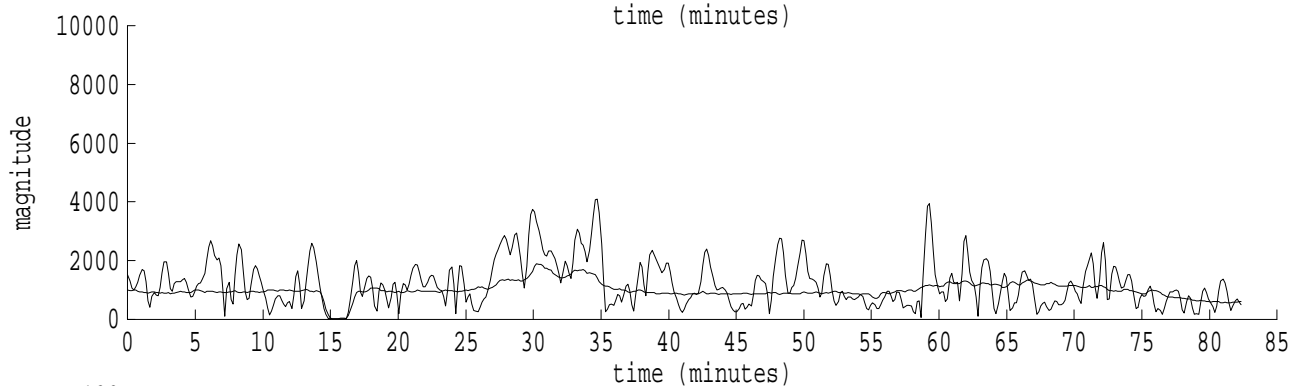

Heard Island - West Coast (U.S.) File: w0280907.sam Ch. 1 Julian:028:09:07:16

fft size: 16384
overlap: 7/8
sw_hamm: 1
sample rate: 228 Hz
bin width: 0.0139 Hz
int time: 71.86 sec
bin freq: 57.097 Hz
threshold: 2.50
r_max: 1588
c rms: 0
n (rms): 1
offset: 7
pkr median: 560
ave median: 381
nor median: 381
sdv median: 27
n median: 551
peak snr: 12.4 dB
c snr: -inf dB
sw_line: 1
sw_theta: 1
freq: 57.0974 Hz
ship spd: 2.560 m/s
4.978 knts

Heard Island - West Coast (U.S.) File: w0280907.sam Ch. 2 Julian:028:09:07:16

fft size: 16384
overlap: 7/8
sw_hamm: 1
sample rate: 228 Hz
bin width: 0.0139 Hz
int time: 71.86 sec
bin freq: 57.083 Hz
threshold: 2.50
r_max: 1014
c rms: 851
n (rms): 1
offset: 6
pkr median: 305
ave median: 321
nor median: 321
sdv median: 10
n median: 551
peak snr: 10.0 dB
c snr: 8.5 dB
sw_line: 1
sw_theta: 1
freq: 57.0835 Hz
ship spd: 2.194 m/s
4.267 knts

Heard Island - West Coast (U.S.) File: w0280907.sam Ch. 3 Julian:028:09:07:16

fft size: 16384
overlap: 7/8
sw_hamm: 1
sample rate: 228 Hz
bin width: 0.0139 Hz
int time: 71.86 sec
bin freq: 56.875 Hz
threshold: 2.50
r_max: 3237
c rms: 2199
n (rms): 14
offset: -9
pkr median: 920
ave median: 811
nor median: 810
sdv median: 179
n median: 549
peak snr: 12.0 dB
c snr: 8.7 dB
sw_line: 1
sw_theta: 1
freq: 56.8760 Hz
ship spd: -3.258 m/s
-6.336 knts

Heard Island - West Coast (U.S.) File: w0280907.sam Ch. 4 Julian:028:09:07:16

fft size: 16384
overlap: 7/8
sw_hamm: 1
sample rate: 228 Hz
bin width: 0.0139 Hz
int time: 71.86 sec
bin freq: 56.889 Hz
threshold: 2.50
r_max: 5622
c rms: 2937
n (rms): 23
offset: -8
pkr median: 1651
ave median: 990
nor median: 989
sdv median: 263
n median: 547
peak snr: 15.1 dB
c snr: 9.5 dB
sw_line: 1
sw_theta: 1
freq: 56.8877 Hz
ship spd: -2.953 m/s
-5.741 knts