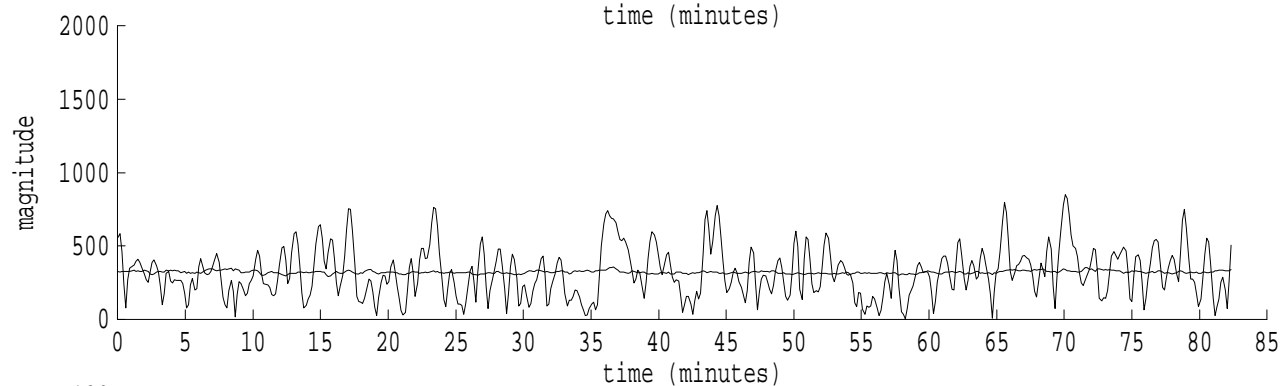

Heard Island - West Coast (U.S.) File: w0280907.sam Ch. 1 Julian:028:09:07:16

fft size: 16384
overlap: 7/8
sw_hamm: 1
sample rate: 228 Hz
bin width: 0.0139 Hz
int time: 71.86 sec
bin freq: 57.097 Hz
threshold: 2.50
r_max: 1588
c rms: 0
n (rms): 1
offset: 7
pkr median: 560
ave median: 381
nor median: 381
sdv median: 27
n median: 551
peak snr: 12.4 dB
c snr: -inf dB
sw_line: 1
sw_theta: 1
freq: 57.0974 Hz
ship spd: 2.560 m/s
4.978 knts

Heard Island - West Coast (U.S.) File: w0280907.sam Ch. 2 Julian:028:09:07:16

fft size: 16384
overlap: 7/8
sw_hamm: 1
sample rate: 228 Hz
bin width: 0.0139 Hz
int time: 71.86 sec
bin freq: 57.083 Hz
threshold: 2.50
r_max: 1014
c rms: 851
n (rms): 1
offset: 6
pkr median: 305
ave median: 321
nor median: 321
sdv median: 10
n median: 551
peak snr: 10.0 dB
c snr: 8.5 dB
sw_line: 1
sw_theta: 1
freq: 57.0835 Hz
ship spd: 2.194 m/s
4.267 knts

Heard Island - West Coast (U.S.) File: w0280907.sam Ch. 3 Julian:028:09:07:16

fft size: 16384
overlap: 7/8
sw_hamm: 1
sample rate: 228 Hz
bin width: 0.0139 Hz
int time: 71.86 sec
bin freq: 56.875 Hz
threshold: 2.50
r_max: 3237
c rms: 2199
n (rms): 14
offset: -9
pkr median: 920
ave median: 811
nor median: 810
sdv median: 179
n median: 549
peak snr: 12.0 dB
c snr: 8.7 dB
sw_line: 1
sw_theta: 1
freq: 56.8760 Hz
ship spd: -3.258 m/s
-6.336 knts

Heard Island - West Coast (U.S.) File: w0280907.sam Ch. 4 Julian:028:09:07:16

fft size: 16384
overlap: 7/8
sw_hamm: 1
sample rate: 228 Hz
bin width: 0.0139 Hz
int time: 71.86 sec
bin freq: 56.889 Hz
threshold: 2.50
r_max: 5622
c rms: 2937
n (rms): 23
offset: -8
pkr median: 1651
ave median: 990
nor median: 989
sdv median: 263
n median: 547
peak snr: 15.1 dB
c snr: 9.5 dB
sw_line: 1
sw_theta: 1
freq: 56.8877 Hz
ship spd: -2.953 m/s
-5.741 knts