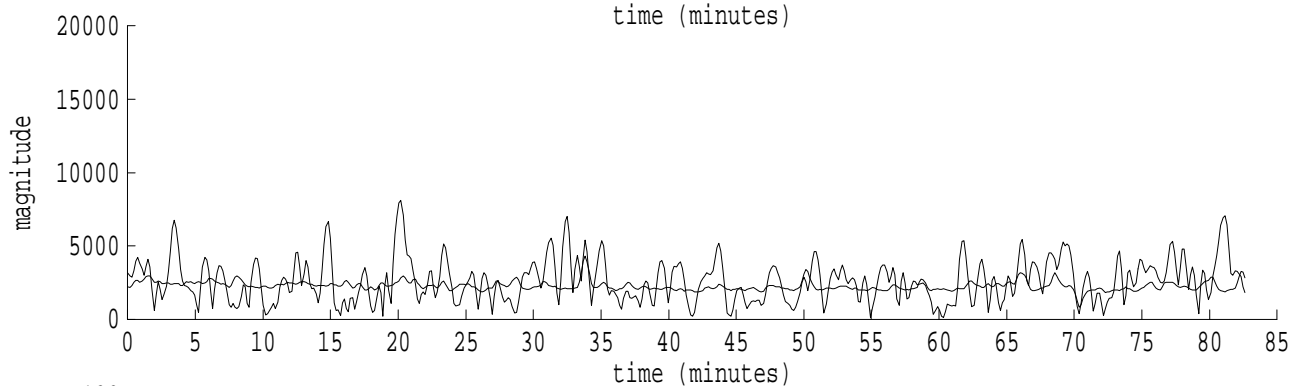

Heard Island - Krylov Seamount (Cape Verde) File: s41\_3.sam Ch. 1

fft size: 16384  
overlap: 7/8  
sw\_hamm: 1  
sample rate: 228 Hz  
bin width: 0.0139 Hz  
int time: 71.86 sec  
bin freq: 57.042 Hz  
threshold: 2.50  
r\_max: 11940  
c rms: 6577  
n (rms): 18  
offset: 3  
pkr median: 4307  
ave median: 2280  
nor median: 2278  
sdv median: 318  
n median: 546  
peak snr: 14.4 dB  
c snr: 9.2 dB  
sw\_line: 1  
sw\_theta: 1  
freq: 57.0384 Hz  
ship spd: 1.009 m/s  
1.963 knts

Heard Island - Krylov Seamount (Cape Verde) File: s41\_4.sam Ch. 1

fft size: 16384  
overlap: 7/8  
sw\_hamm: 1  
sample rate: 228 Hz  
bin width: 0.0139 Hz  
int time: 71.86 sec  
bin freq: 57.042 Hz  
threshold: 2.50  
r\_max: 13222  
c rms: 6860  
n (rms): 110  
offset: 3  
pkr median: 2371  
ave median: 1707  
nor median: 1670  
sdv median: 441  
n median: 478  
peak snr: 18.0 dB  
c snr: 12.3 dB  
sw\_line: 1  
sw\_theta: 1  
freq: 57.0373 Hz  
ship spd: 0.981 m/s  
1.908 knts