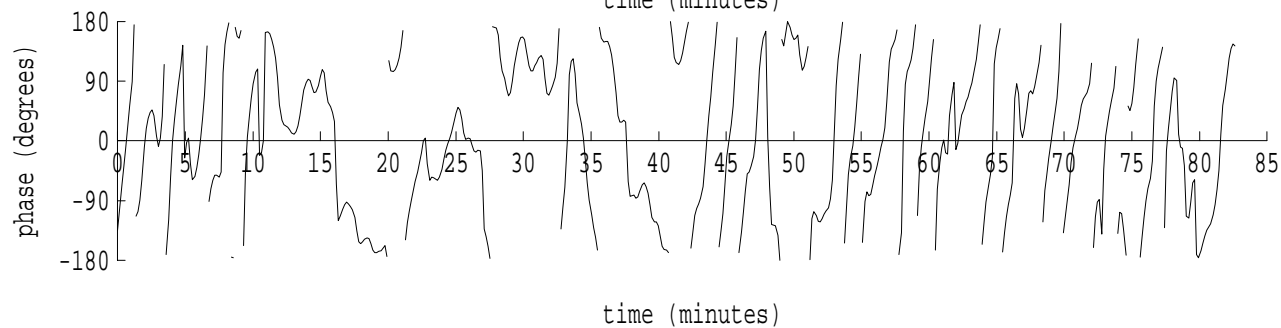

Heard Island - Krylov Seamount (Cape Verde) File: s41\_3.sam Ch. 1

fft size: 16384  
overlap: 7/8  
sw\_hamm: 1  
sample rate: 228 Hz  
bin width: 0.0139 Hz  
int time: 71.86 sec  
bin freq: 57.042 Hz  
threshold: 2.50  
r\_max: 11940  
c rms: 6577  
n (rms): 18  
offset: 3  
pkr median: 4307  
ave median: 2280  
nor median: 2278  
sdv median: 318  
n median: 546  
peak snr: 14.4 dB  
c snr: 9.2 dB  
sw\_line: 1  
sw\_theta: 1  
freq: 57.0384 Hz  
ship spd: 1.009 m/s  
1.963 knts

Heard Island - Krylov Seamount (Cape Verde) File: s41\_4.sam Ch. 1

fft size: 16384  
overlap: 7/8  
sw\_hamm: 1  
sample rate: 228 Hz  
bin width: 0.0139 Hz  
int time: 71.86 sec  
bin freq: 57.042 Hz  
threshold: 2.50  
r\_max: 13222  
c rms: 6860  
n (rms): 110  
offset: 3  
pkr median: 2371  
ave median: 1707  
nor median: 1670  
sdv median: 441  
n median: 478  
peak snr: 18.0 dB  
c snr: 12.3 dB  
sw\_line: 1  
sw\_theta: 1  
freq: 57.0373 Hz  
ship spd: 0.981 m/s  
1.908 knts