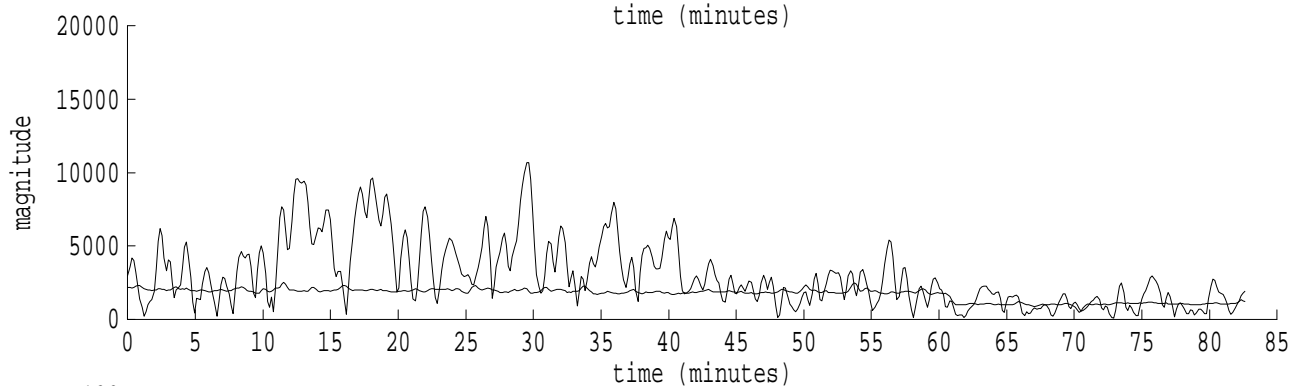

Heard Island - Krylov Seamount (Cape Verde) File: s41\_3.sam Ch. 1

fft size: 16384  
overlap: 7/8  
sw\_hamm: 1  
sample rate: 228 Hz  
bin width: 0.0139 Hz  
int time: 71.86 sec  
bin freq: 57.042 Hz  
threshold: 2.50  
r\_max: 11940  
c rms: 6577  
n (rms): 18  
offset: 3  
pkr median: 4307  
ave median: 2280  
nor median: 2278  
sdv median: 318  
n median: 546  
peak snr: 14.4 dB  
c snr: 9.2 dB  
sw\_line: 1  
sw\_theta: 1  
freq: 57.0384 Hz  
ship spd: 1.009 m/s  
1.963 knts

Heard Island - Krylov Seamount (Cape Verde) File: s41\_4.sam Ch. 1

fft size: 16384  
overlap: 7/8  
sw\_hamm: 1  
sample rate: 228 Hz  
bin width: 0.0139 Hz  
int time: 71.86 sec  
bin freq: 57.042 Hz  
threshold: 2.50  
r\_max: 13222  
c rms: 6860  
n (rms): 110  
offset: 3  
pkr median: 2371  
ave median: 1707  
nor median: 1670  
sdv median: 441  
n median: 478  
peak snr: 18.0 dB  
c snr: 12.3 dB  
sw\_line: 1  
sw\_theta: 1  
freq: 57.0373 Hz  
ship spd: 0.981 m/s  
1.908 knts