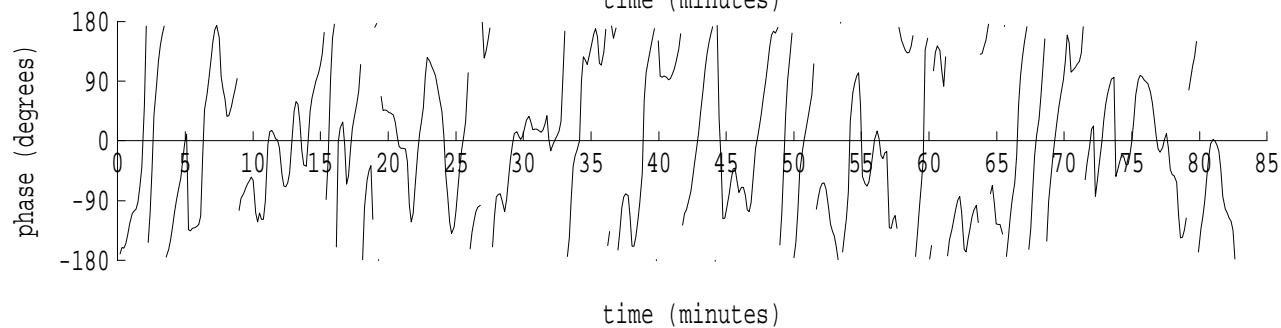

Heard Island - Krylov Seamount (Cape Verde) File: s41\_3.sam Ch. 1

fft size: 16384  
overlap: 7/8  
sw\_hamm: 1  
sample rate: 228 Hz  
bin width: 0.0139 Hz  
int time: 71.86 sec  
bin freq: 57.042 Hz  
threshold: 2.50  
r\_max: 11940  
c rms: 6577  
n (rms): 18  
offset: 3  
pkr median: 4307  
ave median: 2280  
nor median: 2278  
sdv median: 318  
n median: 546  
peak snr: 14.4 dB  
c snr: 9.2 dB  
sw\_line: 1  
sw\_theta: 1  
freq: 57.0384 Hz  
ship spd: 1.009 m/s  
1.963 knts

Heard Island - Krylov Seamount (Cape Verde) File: s41\_4.sam Ch. 1

fft size: 16384  
overlap: 7/8  
sw\_hamm: 1  
sample rate: 228 Hz  
bin width: 0.0139 Hz  
int time: 71.86 sec  
bin freq: 57.042 Hz  
threshold: 2.50  
r\_max: 13222  
c rms: 6860  
n (rms): 110  
offset: 3  
pkr median: 2371  
ave median: 1707  
nor median: 1670  
sdv median: 441  
n median: 478  
peak snr: 18.0 dB  
c snr: 12.3 dB  
sw\_line: 1  
sw\_theta: 1  
freq: 57.0373 Hz  
ship spd: 0.981 m/s  
1.908 knts