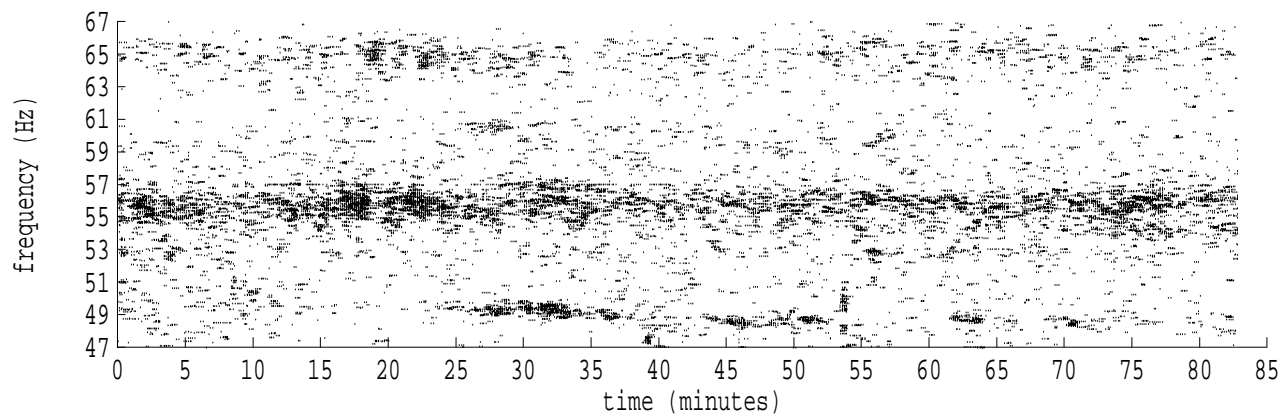

Heard Island - Krylov Seamount (Cape Verde) File: s41\_3.sam Ch. 1

fft size: 16384  
overlap: 7/8  
sw\_hamm: 1  
sample rate: 228 Hz  
bin width: 0.0139 Hz  
int time: 71.86 sec  
bin freq: 57.042 Hz  
threshold: 2.50  
r\_max: 11940  
c rms: 6577  
n (rms): 18  
offset: 3  
pkr median: 4307  
ave median: 2280  
nor median: 2278  
sdv median: 318  
n median: 546  
peak snr: 14.4 dB  
c snr: 9.2 dB  
sw\_line: 1  
sw\_theta: 1  
freq: 57.0384 Hz  
ship spd: 1.009 m/s  
1.963 knts

Heard Island - Krylov Seamount (Cape Verde) File: s41\_4.sam Ch. 1

fft size: 16384  
overlap: 7/8  
sw\_hamm: 1  
sample rate: 228 Hz  
bin width: 0.0139 Hz  
int time: 71.86 sec  
bin freq: 57.042 Hz  
threshold: 2.50  
r\_max: 13222  
c rms: 6860  
n (rms): 110  
offset: 3  
pkr median: 2371  
ave median: 1707  
nor median: 1670  
sdv median: 441  
n median: 478  
peak snr: 18.0 dB  
c snr: 12.3 dB  
sw\_line: 1  
sw\_theta: 1  
freq: 57.0373 Hz  
ship spd: 0.981 m/s  
1.908 knts