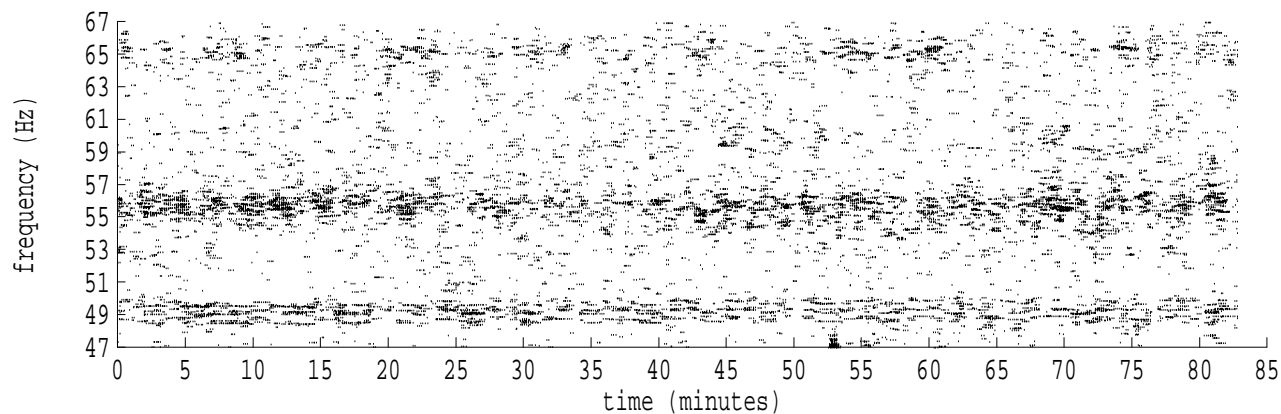

Heard Island - Krylov Seamount (Cape Verde) File: s41\_3.sam Ch. 1

fft size: 16384  
overlap: 7/8  
sw\_hamm: 1  
sample rate: 228 Hz  
bin width: 0.0139 Hz  
int time: 71.86 sec  
bin freq: 57.042 Hz  
threshold: 2.50  
r\_max: 11940  
c rms: 6577  
n (rms): 18  
offset: 3  
pkr median: 4307  
ave median: 2280  
nor median: 2278  
sdv median: 318  
n median: 546  
peak snr: 14.4 dB  
c snr: 9.2 dB  
sw\_line: 1  
sw\_theta: 1  
freq: 57.0384 Hz  
ship spd: 1.009 m/s  
1.963 knts

Heard Island - Krylov Seamount (Cape Verde) File: s41\_4.sam Ch. 1

fft size: 16384  
overlap: 7/8  
sw\_hamm: 1  
sample rate: 228 Hz  
bin width: 0.0139 Hz  
int time: 71.86 sec  
bin freq: 57.042 Hz  
threshold: 2.50  
r\_max: 13222  
c rms: 6860  
n (rms): 110  
offset: 3  
pkr median: 2371  
ave median: 1707  
nor median: 1670  
sdv median: 441  
n median: 478  
peak snr: 18.0 dB  
c snr: 12.3 dB  
sw\_line: 1  
sw\_theta: 1  
freq: 57.0373 Hz  
ship spd: 0.981 m/s  
1.908 knts