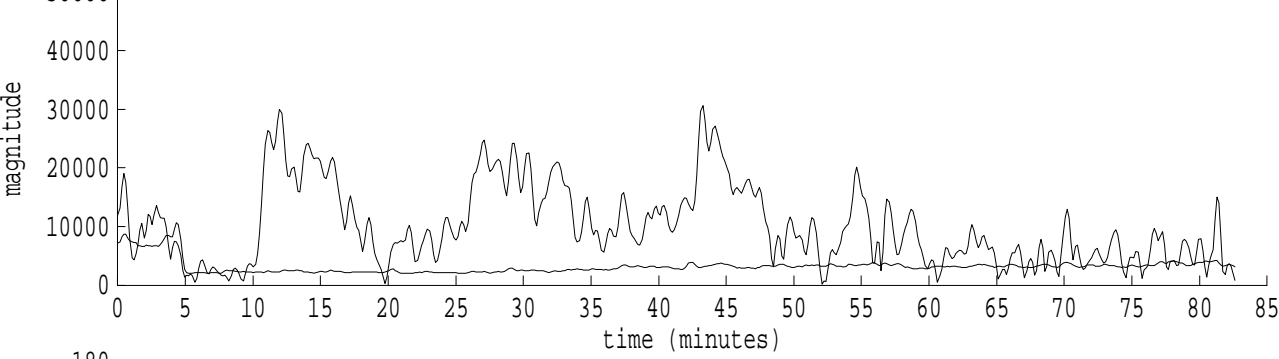

Heard Island - Krylov Seamount (Cape Verde) File: s39_3.sam Ch. 1

fft size: 16384
overlap: 7/8
sw_hamm: 1
sample rate: 228 Hz
bin width: 0.0139 Hz
int time: 71.86 sec
bin freq: 57.070 Hz
threshold: 2.50
r_max: 34137
c rms: 12086
n (rms): 127
offset: 5
pkr median: 3634
ave median: 3094
nor median: 3115
sdv median: 628
n median: 475
peak snr: 20.8 dB
c snr: 11.8 dB
sw_line: 1
sw_theta: 1
freq: 57.0681 Hz
ship spd: 1.789 m/s
3.480 knts

Heard Island - Krylov Seamount (Cape Verde) File: s39_4.sam Ch. 1

fft size: 16384
overlap: 7/8
sw_hamm: 1
sample rate: 228 Hz
bin width: 0.0139 Hz
int time: 71.86 sec
bin freq: 57.070 Hz
threshold: 2.50
r_max: 32229
c rms: 15844
n (rms): 284
offset: 5
pkr median: 3699
ave median: 3218
nor median: 3622
sdv median: 1528
n median: 302
peak snr: 19.0 dB
c snr: 12.8 dB
sw_line: 1
sw_theta: 1
freq: 57.0652 Hz
ship spd: 1.714 m/s
3.333 knts