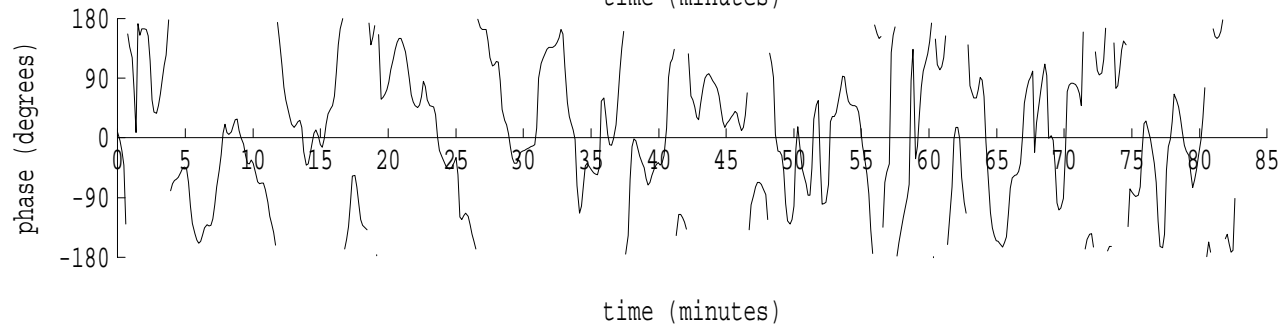

Heard Island - Krylov Seamount (Cape Verde) File: s39_3.sam Ch. 1

fft size: 16384
overlap: 7/8
sw_hamm: 1
sample rate: 228 Hz
bin width: 0.0139 Hz
int time: 71.86 sec
bin freq: 57.070 Hz
threshold: 2.50
r_max: 34137
c rms: 12086
n (rms): 127
offset: 5
pkr median: 3634
ave median: 3094
nor median: 3115
sdv median: 628
n median: 475
peak snr: 20.8 dB
c snr: 11.8 dB
sw_line: 1
sw_theta: 1
freq: 57.0681 Hz
ship spd: 1.789 m/s
3.480 knts

Heard Island - Krylov Seamount (Cape Verde) File: s39_4.sam Ch. 1

fft size: 16384
overlap: 7/8
sw_hamm: 1
sample rate: 228 Hz
bin width: 0.0139 Hz
int time: 71.86 sec
bin freq: 57.070 Hz
threshold: 2.50
r_max: 32229
c rms: 15844
n (rms): 284
offset: 5
pkr median: 3699
ave median: 3218
nor median: 3622
sdv median: 1528
n median: 302
peak snr: 19.0 dB
c snr: 12.8 dB
sw_line: 1
sw_theta: 1
freq: 57.0652 Hz
ship spd: 1.714 m/s
3.333 knts