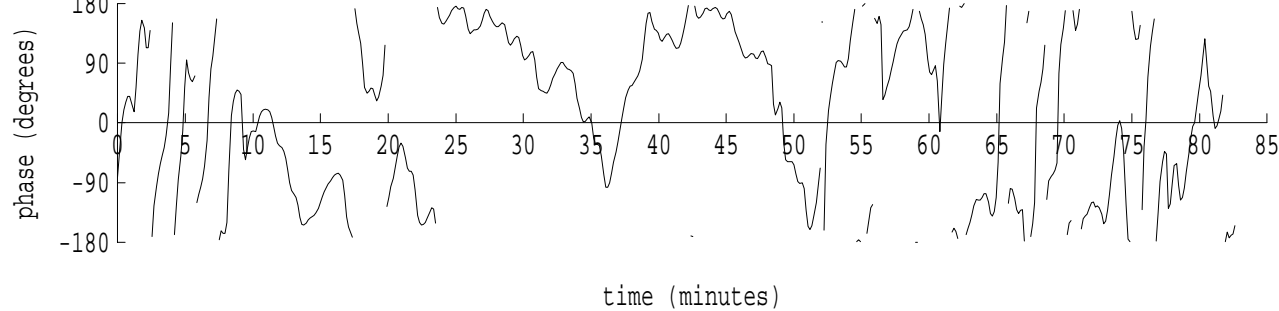

Heard Island - Krylov Seamount (Cape Verde) File: s39_3.sam Ch. 1

fft size: 16384
overlap: 7/8
sw_hamm: 1
sample rate: 228 Hz
bin width: 0.0139 Hz
int time: 71.86 sec
bin freq: 57.070 Hz
threshold: 2.50
r_max: 34137
c rms: 12086
n (rms): 127
offset: 5
pkr median: 3634
ave median: 3094
nor median: 3115
sdv median: 628
n median: 475
peak snr: 20.8 dB
c snr: 11.8 dB
sw_line: 1
sw_theta: 1
freq: 57.0681 Hz
ship spd: 1.789 m/s
3.480 knts

Heard Island - Krylov Seamount (Cape Verde) File: s39_4.sam Ch. 1

fft size: 16384
overlap: 7/8
sw_hamm: 1
sample rate: 228 Hz
bin width: 0.0139 Hz
int time: 71.86 sec
bin freq: 57.070 Hz
threshold: 2.50
r_max: 32229
c rms: 15844
n (rms): 284
offset: 5
pkr median: 3699
ave median: 3218
nor median: 3622
sdv median: 1528
n median: 302
peak snr: 19.0 dB
c snr: 12.8 dB
sw_line: 1
sw_theta: 1
freq: 57.0652 Hz
ship spd: 1.714 m/s
3.333 knts