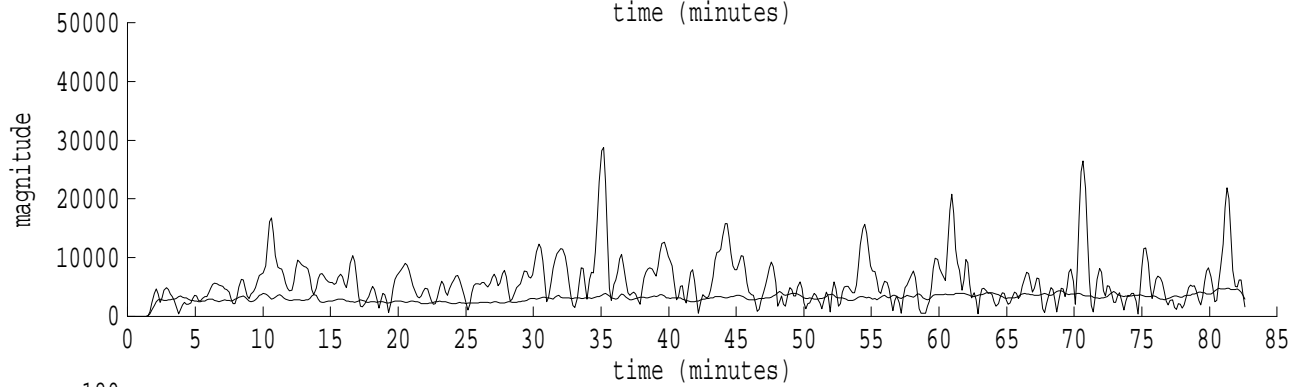

Heard Island - Krylov Seamount (Cape Verde) File: s39_3.sam Ch. 1

fft size: 16384
overlap: 7/8
sw_hamm: 1
sample rate: 228 Hz
bin width: 0.0139 Hz
int time: 71.86 sec
bin freq: 57.070 Hz
threshold: 2.50
r_max: 34137
c rms: 12086
n (rms): 127
offset: 5
pkr median: 3634
ave median: 3094
nor median: 3115
sdv median: 628
n median: 475
peak snr: 20.8 dB
c snr: 11.8 dB
sw_line: 1
sw_theta: 1
freq: 57.0681 Hz
ship spd: 1.789 m/s
3.480 knts

Heard Island - Krylov Seamount (Cape Verde) File: s39_4.sam Ch. 1

fft size: 16384
overlap: 7/8
sw_hamm: 1
sample rate: 228 Hz
bin width: 0.0139 Hz
int time: 71.86 sec
bin freq: 57.070 Hz
threshold: 2.50
r_max: 32229
c rms: 15844
n (rms): 284
offset: 5
pkr median: 3699
ave median: 3218
nor median: 3622
sdv median: 1528
n median: 302
peak snr: 19.0 dB
c snr: 12.8 dB
sw_line: 1
sw_theta: 1
freq: 57.0652 Hz
ship spd: 1.714 m/s
3.333 knts