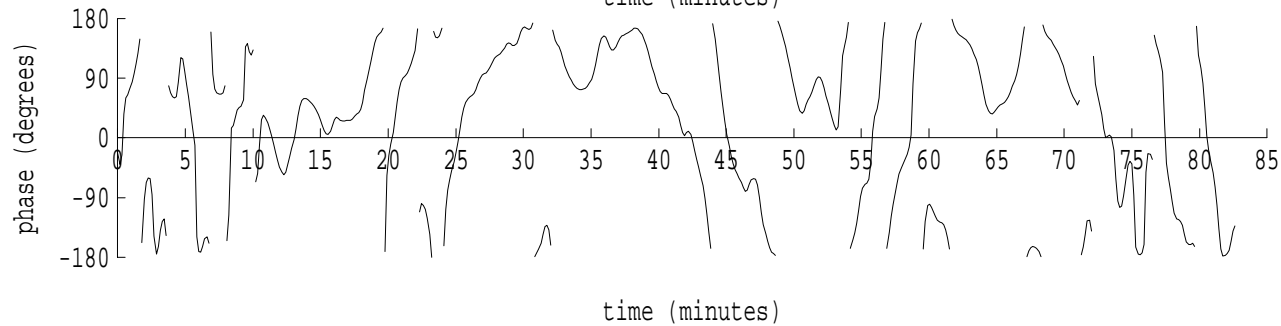

Heard Island - Krylov Seamount (Cape Verde) File: s03\_2.sam Ch. 1

fft size: 16384  
overlap: 7/8  
sw\_hamm: 1  
sample rate: 228 Hz  
bin width: 0.0139 Hz  
int time: 71.86 sec  
bin freq: 57.056 Hz  
threshold: 2.50  
r\_max: 81330  
c rms: 32807  
n (rms): 393  
offset: 4  
pkr median: 3427  
ave median: 2816  
nor median: 2689  
sdv median: 207  
n median: 173  
peak snr: 29.6 dB  
c snr: 21.7 dB  
sw\_line: 1  
sw\_theta: 1  
freq: 57.0567 Hz  
ship spd: 1.490 m/s  
2.898 knts

Heard Island - Krylov Seamount (Cape Verde) File: s03\_3.sam Ch. 1

fft size: 16384  
 overlap: 7/8  
 sw\_hamm: 1  
 sample rate: 228 Hz  
 bin width: 0.0139 Hz  
 int time: 71.86 sec  
 bin freq: 57.056 Hz  
 threshold: 2.50  
 r\_max: 24532  
 c rms: 11676  
 n (rms): 303  
 offset: 4  
 pkr median: 2150  
 ave median: 2245  
 nor median: 2255  
 sdv median: 231  
 n median: 291  
 peak snr: 20.7 dB  
 c snr: 14.3 dB  
 sw\_line: 1  
 sw\_theta: 1  
 freq: 57.0566 Hz  
 ship spd: 1.487 m/s  
 2.892 knts