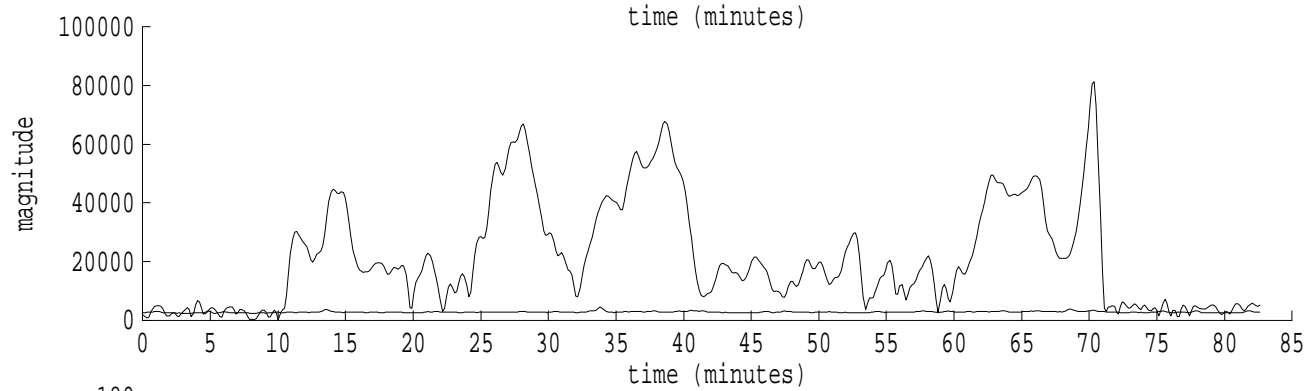

Heard Island - Krylov Seamount (Cape Verde) File: s03\_2.sam Ch. 1

fft size: 16384  
overlap: 7/8  
sw\_hamm: 1  
sample rate: 228 Hz  
bin width: 0.0139 Hz  
int time: 71.86 sec  
bin freq: 57.056 Hz  
threshold: 2.50  
r\_max: 81330  
c rms: 32807  
n (rms): 393  
offset: 4  
pkr median: 3427  
ave median: 2816  
nor median: 2689  
sdv median: 207  
n median: 173  
peak snr: 29.6 dB  
c snr: 21.7 dB  
sw\_line: 1  
sw\_theta: 1  
freq: 57.0567 Hz  
ship spd: 1.490 m/s  
2.898 knts

Heard Island - Krylov Seamount (Cape Verde) File: s03\_3.sam Ch. 1

fft size: 16384  
 overlap: 7/8  
 sw\_hamm: 1  
 sample rate: 228 Hz  
 bin width: 0.0139 Hz  
 int time: 71.86 sec  
 bin freq: 57.056 Hz  
 threshold: 2.50  
 r\_max: 24532  
 c rms: 11676  
 n (rms): 303  
 offset: 4  
 pkr median: 2150  
 ave median: 2245  
 nor median: 2255  
 sdv median: 231  
 n median: 291  
 peak snr: 20.7 dB  
 c snr: 14.3 dB  
 sw\_line: 1  
 sw\_theta: 1  
 freq: 57.0566 Hz  
 ship spd: 1.487 m/s  
 2.892 knts