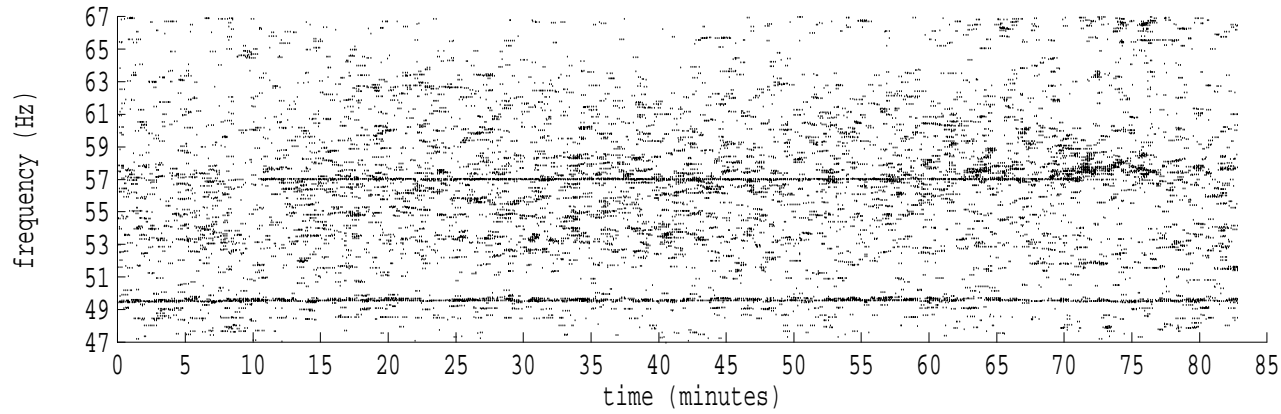

Heard Island - Krylov Seamount (Cape Verde) File: s03\_2.sam Ch. 1

fft size: 16384  
overlap: 7/8  
sw\_hamm: 1  
sample rate: 228 Hz  
bin width: 0.0139 Hz  
int time: 71.86 sec  
bin freq: 57.056 Hz  
threshold: 2.50  
r\_max: 81330  
c rms: 32807  
n (rms): 393  
offset: 4  
pkr median: 3427  
ave median: 2816  
nor median: 2689  
sdv median: 207  
n median: 173  
peak snr: 29.6 dB  
c snr: 21.7 dB  
sw\_line: 1  
sw\_theta: 1  
freq: 57.0567 Hz  
ship spd: 1.490 m/s  
2.898 knts

Heard Island - Krylov Seamount (Cape Verde) File: s03\_3.sam Ch. 1

fft size: 16384  
 overlap: 7/8  
 sw\_hamm: 1  
 sample rate: 228 Hz  
 bin width: 0.0139 Hz  
 int time: 71.86 sec  
 bin freq: 57.056 Hz  
 threshold: 2.50  
 r\_max: 24532  
 c rms: 11676  
 n (rms): 303  
 offset: 4  
 pkr median: 2150  
 ave median: 2245  
 nor median: 2255  
 sdv median: 231  
 n median: 291  
 peak snr: 20.7 dB  
 c snr: 14.3 dB  
 sw\_line: 1  
 sw\_theta: 1  
 freq: 57.0566 Hz  
 ship spd: 1.487 m/s  
 2.892 knts