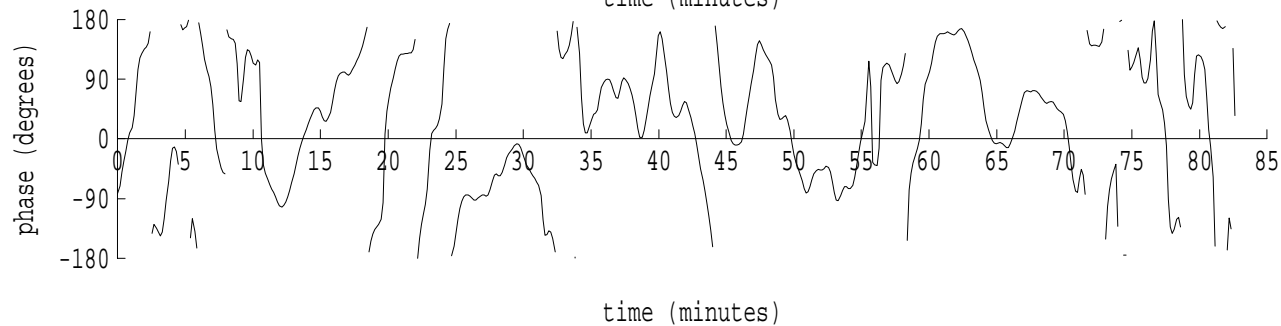

Heard Island - Krylov Seamount (Cape Verde) File: s03\_2.sam Ch. 1

fft size: 16384  
overlap: 7/8  
sw\_hamm: 1  
sample rate: 228 Hz  
bin width: 0.0139 Hz  
int time: 71.86 sec  
bin freq: 57.056 Hz  
threshold: 2.50  
r\_max: 81330  
c rms: 32807  
n (rms): 393  
offset: 4  
pkr median: 3427  
ave median: 2816  
nor median: 2689  
sdv median: 207  
n median: 173  
peak snr: 29.6 dB  
c snr: 21.7 dB  
sw\_line: 1  
sw\_theta: 1  
freq: 57.0567 Hz  
ship spd: 1.490 m/s  
2.898 knts

Heard Island - Krylov Seamount (Cape Verde) File: s03\_3.sam Ch. 1

fft size: 16384  
 overlap: 7/8  
 sw\_hamm: 1  
 sample rate: 228 Hz  
 bin width: 0.0139 Hz  
 int time: 71.86 sec  
 bin freq: 57.056 Hz  
 threshold: 2.50  
 r\_max: 24532  
 c rms: 11676  
 n (rms): 303  
 offset: 4  
 pkr median: 2150  
 ave median: 2245  
 nor median: 2255  
 sdv median: 231  
 n median: 291  
 peak snr: 20.7 dB  
 c snr: 14.3 dB  
 sw\_line: 1  
 sw\_theta: 1  
 freq: 57.0566 Hz  
 ship spd: 1.487 m/s  
 2.892 knts