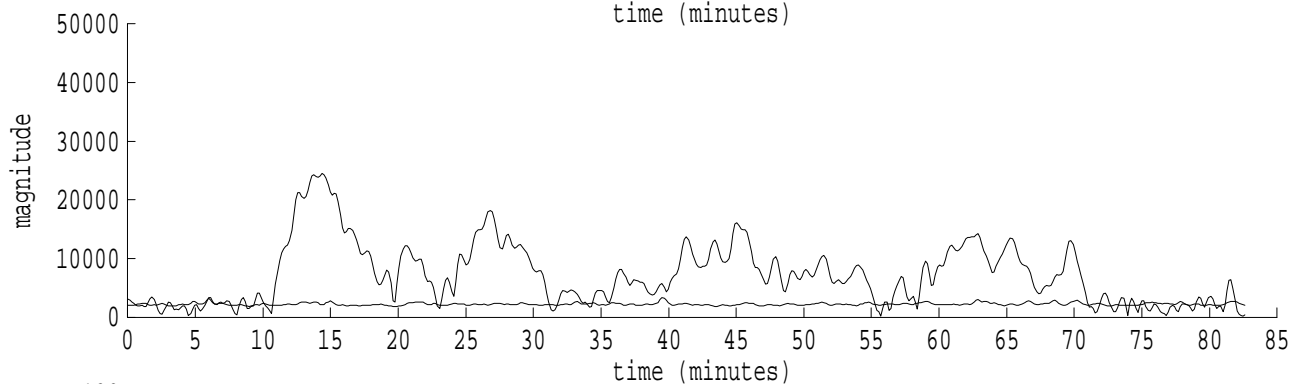

Heard Island - Krylov Seamount (Cape Verde) File: s03\_2.sam Ch. 1

fft size: 16384  
overlap: 7/8  
sw\_hamm: 1  
sample rate: 228 Hz  
bin width: 0.0139 Hz  
int time: 71.86 sec  
bin freq: 57.056 Hz  
threshold: 2.50  
r\_max: 81330  
c rms: 32807  
n (rms): 393  
offset: 4  
pkr median: 3427  
ave median: 2816  
nor median: 2689  
sdv median: 207  
n median: 173  
peak snr: 29.6 dB  
c snr: 21.7 dB  
sw\_line: 1  
sw\_theta: 1  
freq: 57.0567 Hz  
ship spd: 1.490 m/s  
2.898 knts

Heard Island - Krylov Seamount (Cape Verde) File: s03\_3.sam Ch. 1

fft size: 16384  
 overlap: 7/8  
 sw\_hamm: 1  
 sample rate: 228 Hz  
 bin width: 0.0139 Hz  
 int time: 71.86 sec  
 bin freq: 57.056 Hz  
 threshold: 2.50  
 r\_max: 24532  
 c rms: 11676  
 n (rms): 303  
 offset: 4  
 pkr median: 2150  
 ave median: 2245  
 nor median: 2255  
 sdv median: 231  
 n median: 291  
 peak snr: 20.7 dB  
 c snr: 14.3 dB  
 sw\_line: 1  
 sw\_theta: 1  
 freq: 57.0566 Hz  
 ship spd: 1.487 m/s  
 2.892 knts