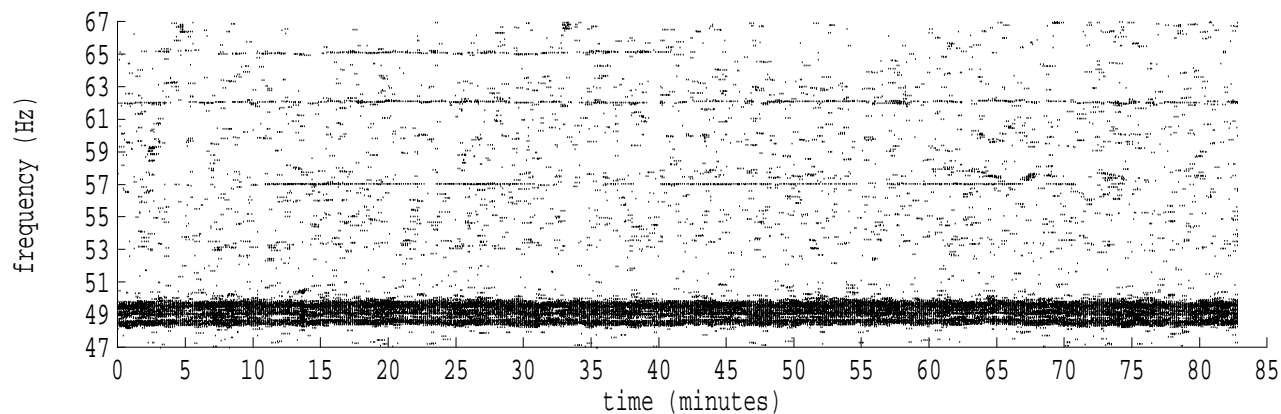

Heard Island - Krylov Seamount (Cape Verde) File: s03\_2.sam Ch. 1

fft size: 16384  
overlap: 7/8  
sw\_hamm: 1  
sample rate: 228 Hz  
bin width: 0.0139 Hz  
int time: 71.86 sec  
bin freq: 57.056 Hz  
threshold: 2.50  
r\_max: 81330  
c rms: 32807  
n (rms): 393  
offset: 4  
pkr median: 3427  
ave median: 2816  
nor median: 2689  
sdv median: 207  
n median: 173  
peak snr: 29.6 dB  
c snr: 21.7 dB  
sw\_line: 1  
sw\_theta: 1  
freq: 57.0567 Hz  
ship spd: 1.490 m/s  
2.898 knts

Heard Island - Krylov Seamount (Cape Verde) File: s03\_3.sam Ch. 1

fft size: 16384  
 overlap: 7/8  
 sw\_hamm: 1  
 sample rate: 228 Hz  
 bin width: 0.0139 Hz  
 int time: 71.86 sec  
 bin freq: 57.056 Hz  
 threshold: 2.50  
 r\_max: 24532  
 c rms: 11676  
 n (rms): 303  
 offset: 4  
 pkr median: 2150  
 ave median: 2245  
 nor median: 2255  
 sdv median: 231  
 n median: 291  
 peak snr: 20.7 dB  
 c snr: 14.3 dB  
 sw\_line: 1  
 sw\_theta: 1  
 freq: 57.0566 Hz  
 ship spd: 1.487 m/s  
 2.892 knts