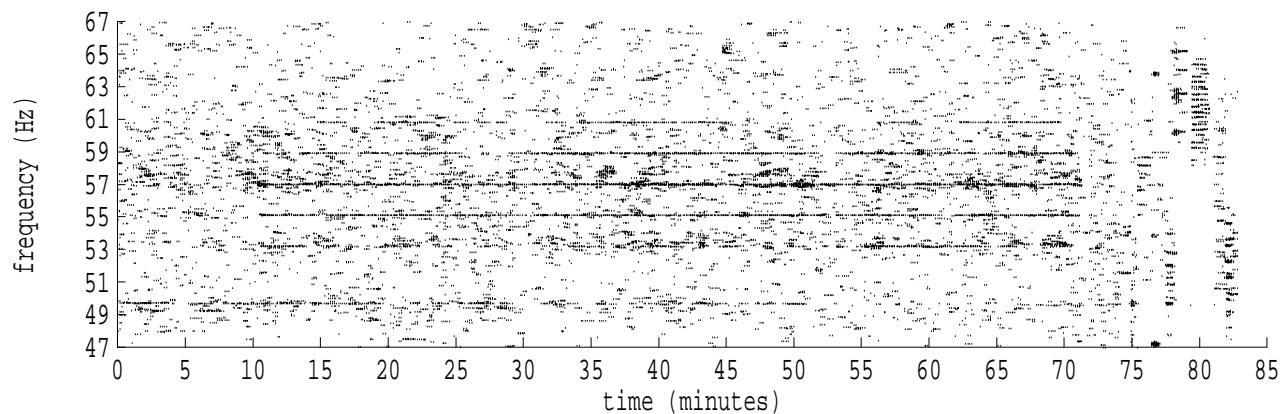

Heard Island - Krylov Seamount (Cape Verde) File: s02_3.sam Ch. 1

fft size: 16384
overlap: 7/8
sw_hamm: 1
sample rate: 228 Hz
bin width: 0.0139 Hz
int time: 71.86 sec
bin freq: 57.042 Hz
threshold: 2.50
r_max: 29933
c rms: 13223
n (rms): 297
offset: 3
pkr median: 2362
ave median: 2451
nor median: 2451
sdv median: 225
n median: 299
peak snr: 21.7 dB
c snr: 14.6 dB
sw_line: 1
sw_theta: 1
freq: 57.0378 Hz
ship spd: 0.993 m/s
1.930 knts

Heard Island - Krylov Seamount (Cape Verde) File: s02_4.sam Ch. 1

fft size: 16384
overlap: 7/8
sw_hamm: 1
sample rate: 228 Hz
bin width: 0.0139 Hz
int time: 71.86 sec
bin freq: 57.028 Hz
threshold: 2.50
r_max: 218640
c rms: 73331
n (rms): 403
offset: 2
pkr median: 5788
ave median: 5368
nor median: 4134
sdv median: 2426
n median: 161
peak snr: 34.5 dB
c snr: 25.0 dB
sw_line: 1
sw_theta: 1
freq: 57.0338 Hz
ship spd: 0.888 m/s
1.728 knts