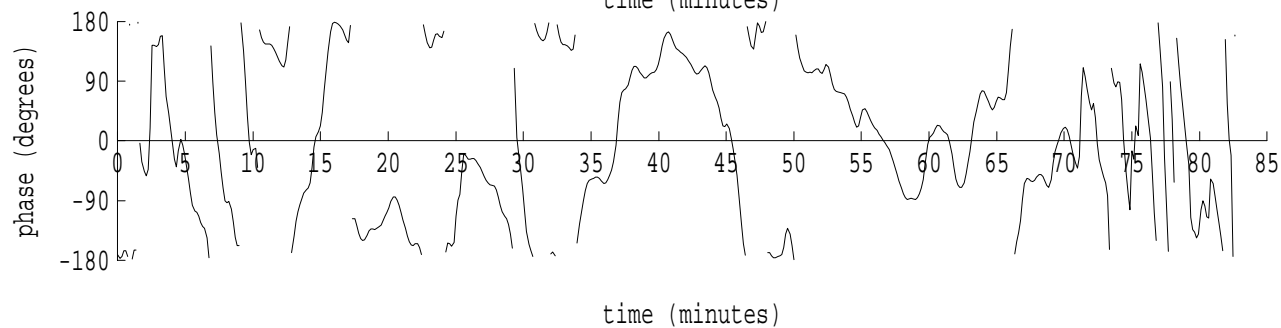

Heard Island - Krylov Seamount (Cape Verde) File: s02_3.sam Ch. 1

fft size: 16384
overlap: 7/8
sw_hamm: 1
sample rate: 228 Hz
bin width: 0.0139 Hz
int time: 71.86 sec
bin freq: 57.042 Hz
threshold: 2.50
r_max: 29933
c rms: 13223
n (rms): 297
offset: 3
pkr median: 2362
ave median: 2451
nor median: 2451
sdv median: 225
n median: 299
peak snr: 21.7 dB
c snr: 14.6 dB
sw_line: 1
sw_theta: 1
freq: 57.0378 Hz
ship spd: 0.993 m/s
1.930 knts

Heard Island - Krylov Seamount (Cape Verde) File: s02_4.sam Ch. 1

fft size: 16384
overlap: 7/8
sw_hamm: 1
sample rate: 228 Hz
bin width: 0.0139 Hz
int time: 71.86 sec
bin freq: 57.028 Hz
threshold: 2.50
r_max: 218640
c rms: 73331
n (rms): 403
offset: 2
pkr median: 5788
ave median: 5368
nor median: 4134
sdv median: 2426
n median: 161
peak snr: 34.5 dB
c snr: 25.0 dB
sw_line: 1
sw_theta: 1
freq: 57.0338 Hz
ship spd: 0.888 m/s
1.728 knts