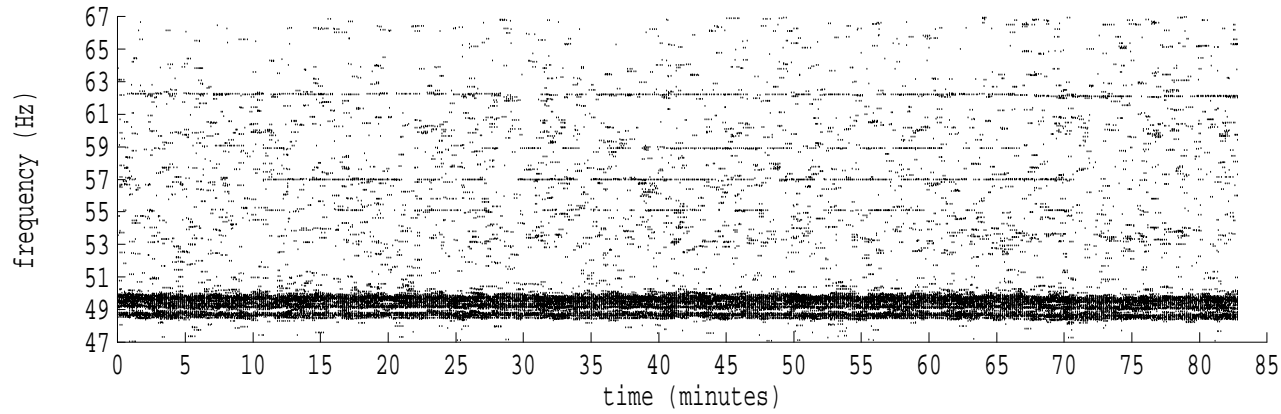

Heard Island - Krylov Seamount (Cape Verde) File: s02_3.sam Ch. 1

fft size: 16384
overlap: 7/8
sw_hamm: 1
sample rate: 228 Hz
bin width: 0.0139 Hz
int time: 71.86 sec
bin freq: 57.042 Hz
threshold: 2.50
r_max: 29933
c rms: 13223
n (rms): 297
offset: 3
pkr median: 2362
ave median: 2451
nor median: 2451
sdv median: 225
n median: 299
peak snr: 21.7 dB
c snr: 14.6 dB
sw_line: 1
sw_theta: 1
freq: 57.0378 Hz
ship spd: 0.993 m/s
1.930 knts

Heard Island - Krylov Seamount (Cape Verde) File: s02_4.sam Ch. 1

fft size: 16384
overlap: 7/8
sw_hamm: 1
sample rate: 228 Hz
bin width: 0.0139 Hz
int time: 71.86 sec
bin freq: 57.028 Hz
threshold: 2.50
r_max: 218640
c rms: 73331
n (rms): 403
offset: 2
pkr median: 5788
ave median: 5368
nor median: 4134
sdv median: 2426
n median: 161
peak snr: 34.5 dB
c snr: 25.0 dB
sw_line: 1
sw_theta: 1
freq: 57.0338 Hz
ship spd: 0.888 m/s
1.728 knts