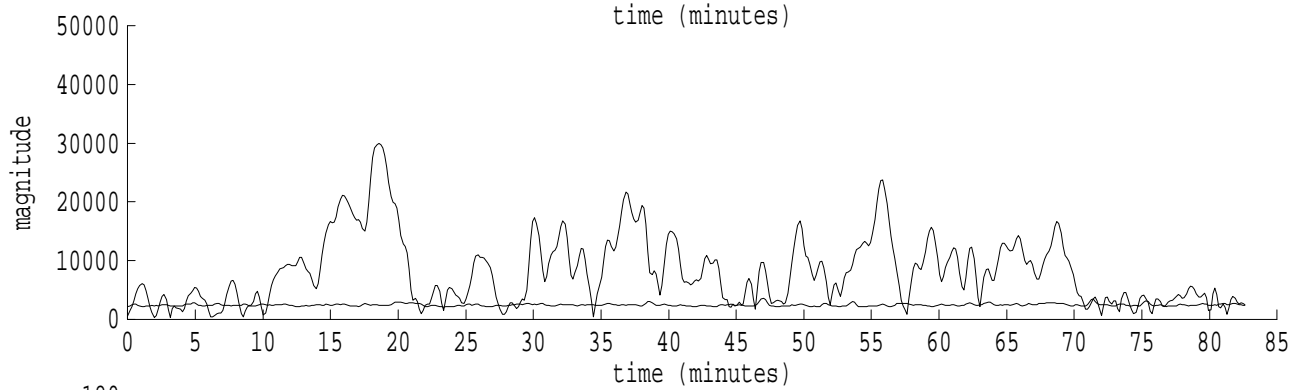

Heard Island - Krylov Seamount (Cape Verde) File: s02_3.sam Ch. 1

fft size: 16384
overlap: 7/8
sw_hamm: 1
sample rate: 228 Hz
bin width: 0.0139 Hz
int time: 71.86 sec
bin freq: 57.042 Hz
threshold: 2.50
r_max: 29933
c rms: 13223
n (rms): 297
offset: 3
pkr median: 2362
ave median: 2451
nor median: 2451
sdv median: 225
n median: 299
peak snr: 21.7 dB
c snr: 14.6 dB
sw_line: 1
sw_theta: 1
freq: 57.0378 Hz
ship spd: 0.993 m/s
1.930 knts

Heard Island - Krylov Seamount (Cape Verde) File: s02_4.sam Ch. 1

fft size: 16384
overlap: 7/8
sw_hamm: 1
sample rate: 228 Hz
bin width: 0.0139 Hz
int time: 71.86 sec
bin freq: 57.028 Hz
threshold: 2.50
r_max: 218640
c rms: 73331
n (rms): 403
offset: 2
pkr median: 5788
ave median: 5368
nor median: 4134
sdv median: 2426
n median: 161
peak snr: 34.5 dB
c snr: 25.0 dB
sw_line: 1
sw_theta: 1
freq: 57.0338 Hz
ship spd: 0.888 m/s
1.728 knts