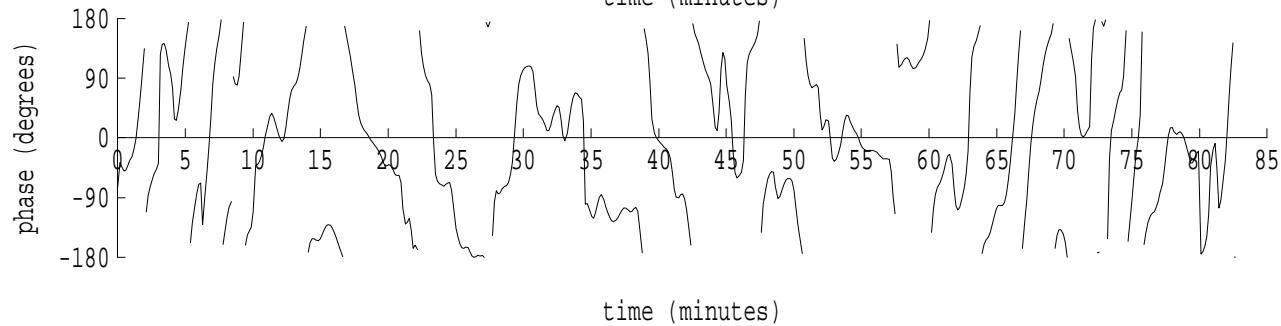

Heard Island - Krylov Seamount (Cape Verde) File: s02_3.sam Ch. 1

fft size: 16384
overlap: 7/8
sw_hamm: 1
sample rate: 228 Hz
bin width: 0.0139 Hz
int time: 71.86 sec
bin freq: 57.042 Hz
threshold: 2.50
r_max: 29933
c rms: 13223
n (rms): 297
offset: 3
pkr median: 2362
ave median: 2451
nor median: 2451
sdv median: 225
n median: 299
peak snr: 21.7 dB
c snr: 14.6 dB
sw_line: 1
sw_theta: 1
freq: 57.0378 Hz
ship spd: 0.993 m/s
1.930 knts

Heard Island - Krylov Seamount (Cape Verde) File: s02_4.sam Ch. 1

fft size: 16384
overlap: 7/8
sw_hamm: 1
sample rate: 228 Hz
bin width: 0.0139 Hz
int time: 71.86 sec
bin freq: 57.028 Hz
threshold: 2.50
r_max: 218640
c rms: 73331
n (rms): 403
offset: 2
pkr median: 5788
ave median: 5368
nor median: 4134
sdv median: 2426
n median: 161
peak snr: 34.5 dB
c snr: 25.0 dB
sw_line: 1
sw_theta: 1
freq: 57.0338 Hz
ship spd: 0.888 m/s
1.728 knts