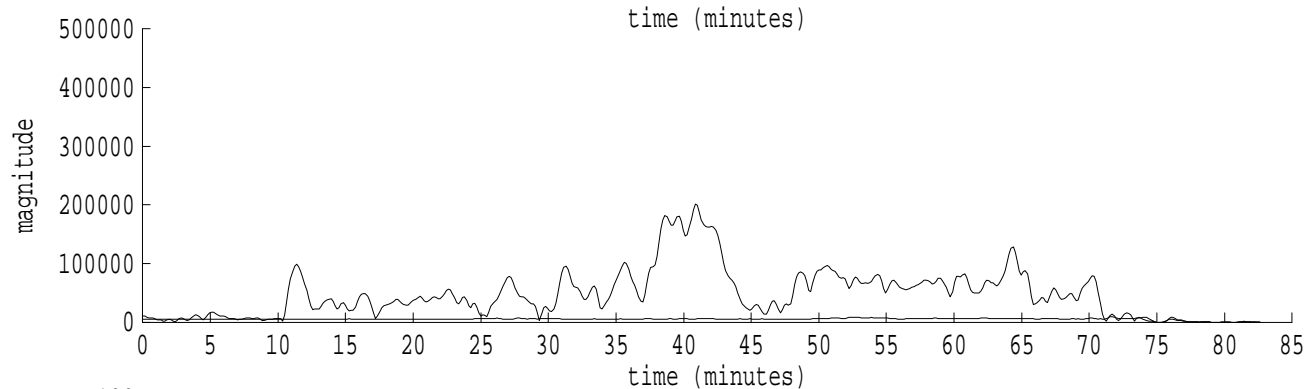

Heard Island - Krylov Seamount (Cape Verde) File: s02_3.sam Ch. 1

fft size: 16384
overlap: 7/8
sw_hamm: 1
sample rate: 228 Hz
bin width: 0.0139 Hz
int time: 71.86 sec
bin freq: 57.042 Hz
threshold: 2.50
r_max: 29933
c rms: 13223
n (rms): 297
offset: 3
pkr median: 2362
ave median: 2451
nor median: 2451
sdv median: 225
n median: 299
peak snr: 21.7 dB
c snr: 14.6 dB
sw_line: 1
sw_theta: 1
freq: 57.0378 Hz
ship spd: 0.993 m/s
1.930 knts

Heard Island - Krylov Seamount (Cape Verde) File: s02_4.sam Ch. 1

fft size: 16384
overlap: 7/8
sw_hamm: 1
sample rate: 228 Hz
bin width: 0.0139 Hz
int time: 71.86 sec
bin freq: 57.028 Hz
threshold: 2.50
r_max: 218640
c rms: 73331
n (rms): 403
offset: 2
pkr median: 5788
ave median: 5368
nor median: 4134
sdv median: 2426
n median: 161
peak snr: 34.5 dB
c snr: 25.0 dB
sw_line: 1
sw_theta: 1
freq: 57.0338 Hz
ship spd: 0.888 m/s
1.728 knts