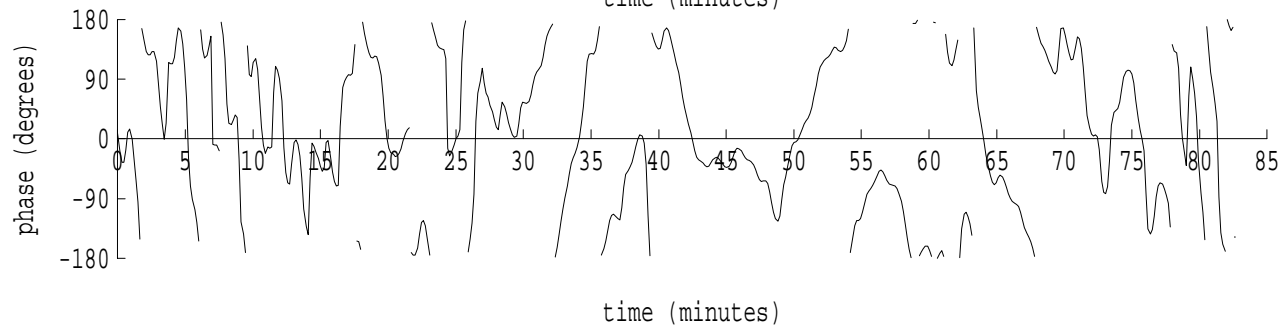

Heard Island - Krylov Seamount (Cape Verde) File: s01\_3.sam Ch. 1

fft size: 16384  
 overlap: 7/8  
 sw\_hamm: 1  
 sample rate: 228 Hz  
 bin width: 0.0139 Hz  
 int time: 71.86 sec  
 bin freq: 56.986 Hz  
 threshold: 2.50  
 r\_max: 29188  
 c rms: 12417  
 n (rms): 311  
 offset: -1  
 pkr median: 2496  
 ave median: 1756  
 nor median: 2615  
 sdv median: 469  
 n median: 151  
 peak snr: 21.0 dB  
 c snr: 13.5 dB  
 sw\_line: 1  
 sw\_theta: 1  
 freq: 56.9884 Hz  
 ship spd: -0.306 m/s  
 -0.595 knts

Heard Island - Krylov Seamount (Cape Verde) File: s01\_4.sam Ch. 1

fft size: 16384  
overlap: 7/8  
sw\_hamm: 1  
sample rate: 228 Hz  
bin width: 0.0139 Hz  
int time: 71.86 sec  
bin freq: 56.986 Hz  
threshold: 2.50  
r\_max: 230577  
c rms: 82276  
n (rms): 399  
offset: -1  
pkr median: 5149  
ave median: 5225  
nor median: 5244  
sdv median: 257  
n median: 168  
peak snr: 32.9 dB  
c snr: 23.9 dB  
sw\_line: 1  
sw\_theta: 1  
freq: 56.9904 Hz  
ship spd: -0.252 m/s  
-0.491 knts