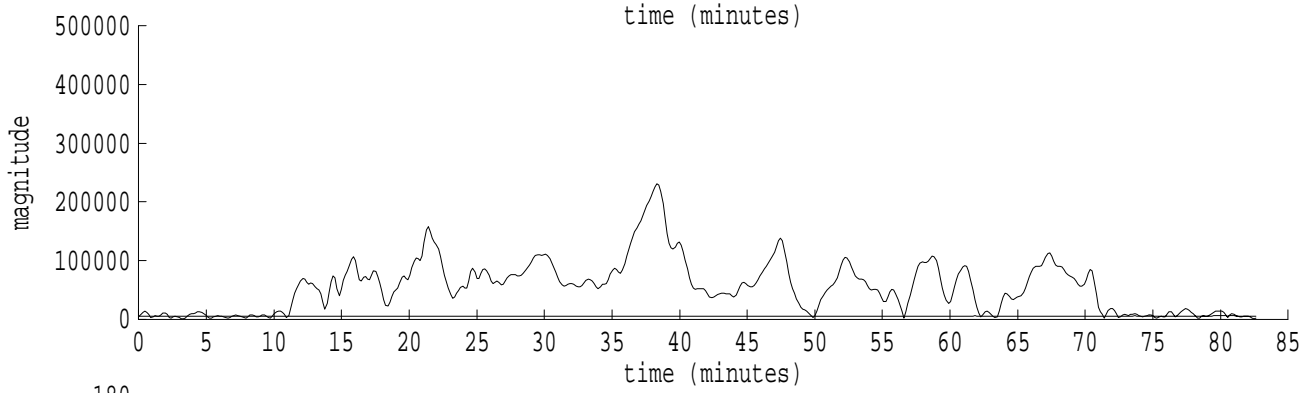

Heard Island - Krylov Seamount (Cape Verde) File: s01\_3.sam Ch. 1

fft size: 16384  
 overlap: 7/8  
 sw\_hamm: 1  
 sample rate: 228 Hz  
 bin width: 0.0139 Hz  
 int time: 71.86 sec  
 bin freq: 56.986 Hz  
 threshold: 2.50  
 r\_max: 29188  
 c rms: 12417  
 n (rms): 311  
 offset: -1  
 pkr median: 2496  
 ave median: 1756  
 nor median: 2615  
 sdv median: 469  
 n median: 151  
 peak snr: 21.0 dB  
 c snr: 13.5 dB  
 sw\_line: 1  
 sw\_theta: 1  
 freq: 56.9884 Hz  
 ship spd: -0.306 m/s  
 -0.595 knts

Heard Island - Krylov Seamount (Cape Verde) File: s01\_4.sam Ch. 1

fft size: 16384  
overlap: 7/8  
sw\_hamm: 1  
sample rate: 228 Hz  
bin width: 0.0139 Hz  
int time: 71.86 sec  
bin freq: 56.986 Hz  
threshold: 2.50  
r\_max: 230577  
c rms: 82276  
n (rms): 399  
offset: -1  
pkr median: 5149  
ave median: 5225  
nor median: 5244  
sdv median: 257  
n median: 168  
peak snr: 32.9 dB  
c snr: 23.9 dB  
sw\_line: 1  
sw\_theta: 1  
freq: 56.9904 Hz  
ship spd: -0.252 m/s  
-0.491 knts