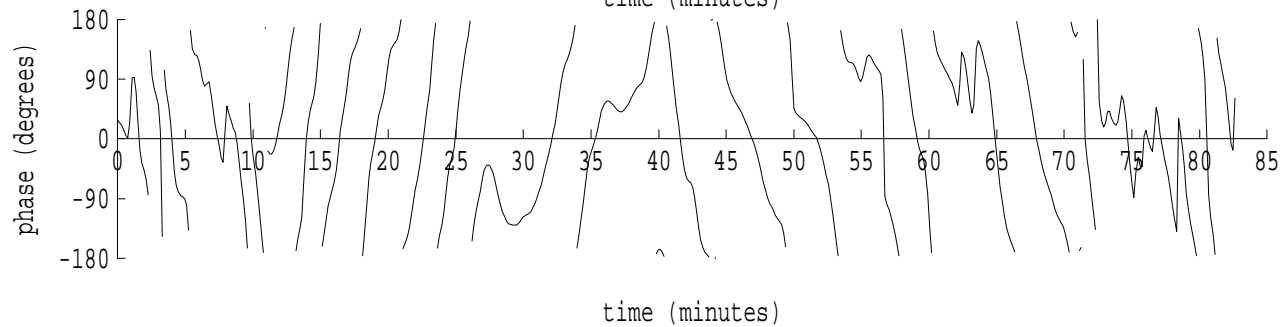

Heard Island - Krylov Seamount (Cape Verde) File: s01\_3.sam Ch. 1

fft size: 16384  
 overlap: 7/8  
 sw\_hamm: 1  
 sample rate: 228 Hz  
 bin width: 0.0139 Hz  
 int time: 71.86 sec  
 bin freq: 56.986 Hz  
 threshold: 2.50  
 r\_max: 29188  
 c rms: 12417  
 n (rms): 311  
 offset: -1  
 pkr median: 2496  
 ave median: 1756  
 nor median: 2615  
 sdv median: 469  
 n median: 151  
 peak snr: 21.0 dB  
 c snr: 13.5 dB  
 sw\_line: 1  
 sw\_theta: 1  
 freq: 56.9884 Hz  
 ship spd: -0.306 m/s  
 -0.595 knts

Heard Island - Krylov Seamount (Cape Verde) File: s01\_4.sam Ch. 1

fft size: 16384  
overlap: 7/8  
sw\_hamm: 1  
sample rate: 228 Hz  
bin width: 0.0139 Hz  
int time: 71.86 sec  
bin freq: 56.986 Hz  
threshold: 2.50  
r\_max: 230577  
c rms: 82276  
n (rms): 399  
offset: -1  
pkr median: 5149  
ave median: 5225  
nor median: 5244  
sdv median: 257  
n median: 168  
peak snr: 32.9 dB  
c snr: 23.9 dB  
sw\_line: 1  
sw\_theta: 1  
freq: 56.9904 Hz  
ship spd: -0.252 m/s  
-0.491 knts