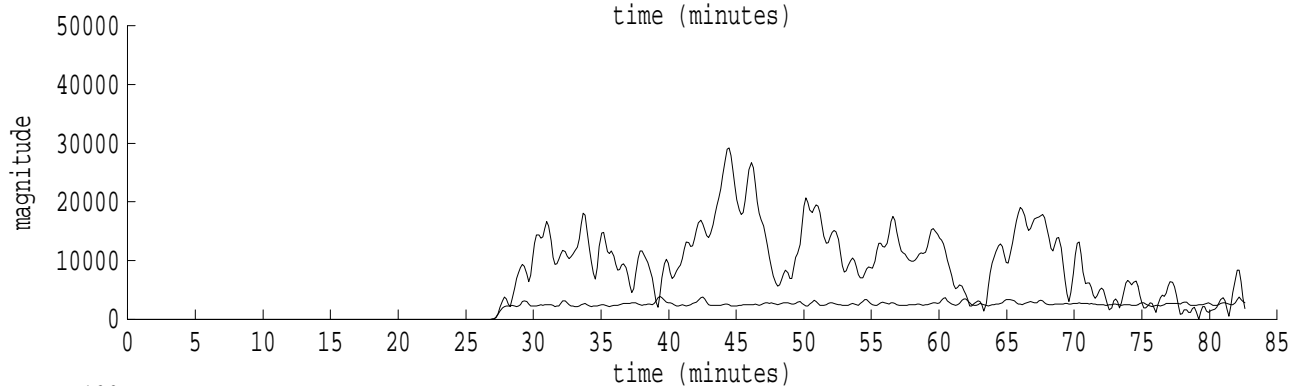

Heard Island - Krylov Seamount (Cape Verde) File: s01\_3.sam Ch. 1

fft size: 16384  
 overlap: 7/8  
 sw\_hamm: 1  
 sample rate: 228 Hz  
 bin width: 0.0139 Hz  
 int time: 71.86 sec  
 bin freq: 56.986 Hz  
 threshold: 2.50  
 r\_max: 29188  
 c rms: 12417  
 n (rms): 311  
 offset: -1  
 pkr median: 2496  
 ave median: 1756  
 nor median: 2615  
 sdv median: 469  
 n median: 151  
 peak snr: 21.0 dB  
 c snr: 13.5 dB  
 sw\_line: 1  
 sw\_theta: 1  
 freq: 56.9884 Hz  
 ship spd: -0.306 m/s  
 -0.595 knts

Heard Island - Krylov Seamount (Cape Verde) File: s01\_4.sam Ch. 1

fft size: 16384  
overlap: 7/8  
sw\_hamm: 1  
sample rate: 228 Hz  
bin width: 0.0139 Hz  
int time: 71.86 sec  
bin freq: 56.986 Hz  
threshold: 2.50  
r\_max: 230577  
c rms: 82276  
n (rms): 399  
offset: -1  
pkr median: 5149  
ave median: 5225  
nor median: 5244  
sdv median: 257  
n median: 168  
peak snr: 32.9 dB  
c snr: 23.9 dB  
sw\_line: 1  
sw\_theta: 1  
freq: 56.9904 Hz  
ship spd: -0.252 m/s  
-0.491 knts