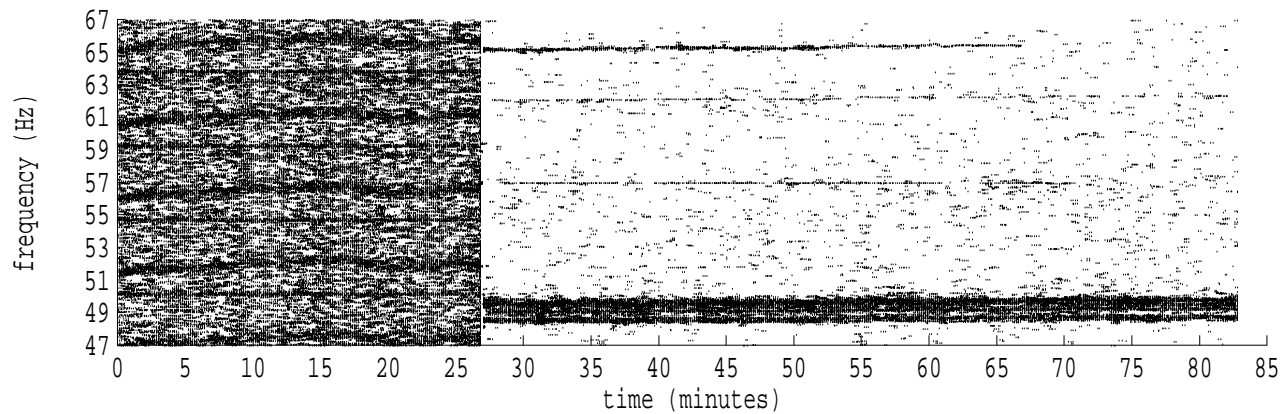

Heard Island - Krylov Seamount (Cape Verde) File: s01\_3.sam Ch. 1

fft size: 16384  
 overlap: 7/8  
 sw\_hamm: 1  
 sample rate: 228 Hz  
 bin width: 0.0139 Hz  
 int time: 71.86 sec  
 bin freq: 56.986 Hz  
 threshold: 2.50  
 r\_max: 29188  
 c rms: 12417  
 n (rms): 311  
 offset: -1  
 pkr median: 2496  
 ave median: 1756  
 nor median: 2615  
 sdv median: 469  
 n median: 151  
 peak snr: 21.0 dB  
 c snr: 13.5 dB  
 sw\_line: 1  
 sw\_theta: 1  
 freq: 56.9884 Hz  
 ship spd: -0.306 m/s  
 -0.595 knts

Heard Island - Krylov Seamount (Cape Verde) File: s01\_4.sam Ch. 1

fft size: 16384  
overlap: 7/8  
sw\_hamm: 1  
sample rate: 228 Hz  
bin width: 0.0139 Hz  
int time: 71.86 sec  
bin freq: 56.986 Hz  
threshold: 2.50  
r\_max: 230577  
c rms: 82276  
n (rms): 399  
offset: -1  
pkr median: 5149  
ave median: 5225  
nor median: 5244  
sdv median: 257  
n median: 168  
peak snr: 32.9 dB  
c snr: 23.9 dB  
sw\_line: 1  
sw\_theta: 1  
freq: 56.9904 Hz  
ship spd: -0.252 m/s  
-0.491 knts