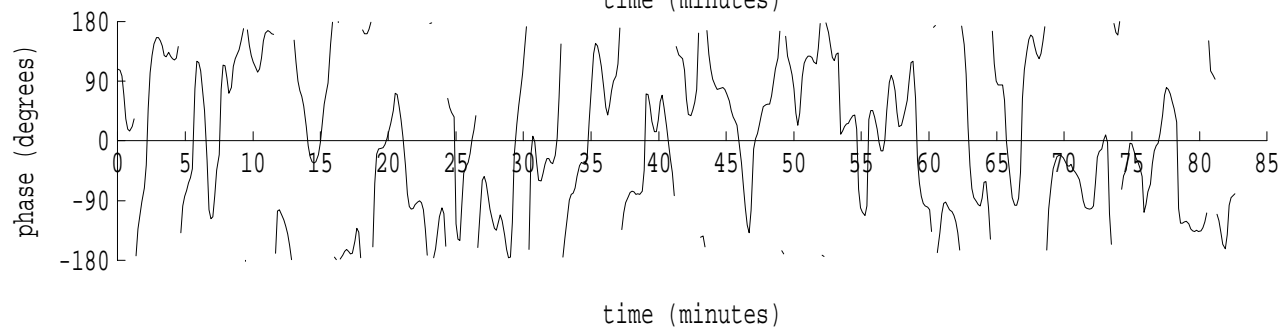

Heard Island - Krylov Seamount (Cape Verde) File: s49_4.sam Ch. 1

fft size: 16384
overlap: 7/8
sw_hamm: 1
sample rate: 228 Hz
bin width: 0.0139 Hz
int time: 71.86 sec
bin freq: 56.930 Hz
threshold: 2.50
r_max: 10604
c rms: 6253
n (rms): 91
offset: -5
pkr median: 1960
ave median: 1848
nor median: 1835
sdv median: 180
n median: 506
peak snr: 15.2 dB
c snr: 10.6 dB
sw_line: 1
sw_theta: 1
freq: 56.9310 Hz
ship spd: -1.814 m/s
-3.527 knts