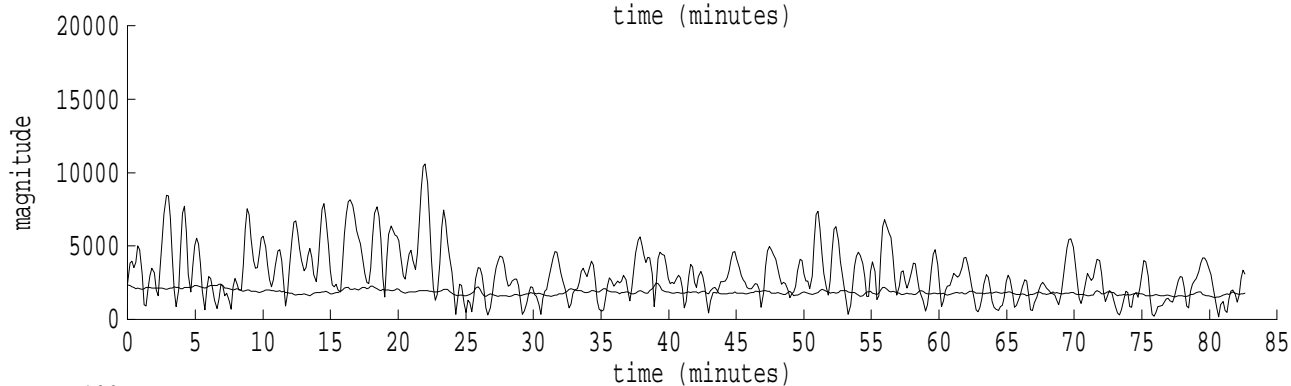

Heard Island - Krylov Seamount (Cape Verde) File: s49_4.sam Ch. 1

fft size: 16384
overlap: 7/8
sw_hamm: 1
sample rate: 228 Hz
bin width: 0.0139 Hz
int time: 71.86 sec
bin freq: 56.930 Hz
threshold: 2.50
r_max: 10604
c rms: 6253
n (rms): 91
offset: -5
pkr median: 1960
ave median: 1848
nor median: 1835
sdv median: 180
n median: 506
peak snr: 15.2 dB
c snr: 10.6 dB
sw_line: 1
sw_theta: 1
freq: 56.9310 Hz
ship spd: -1.814 m/s
-3.527 knts