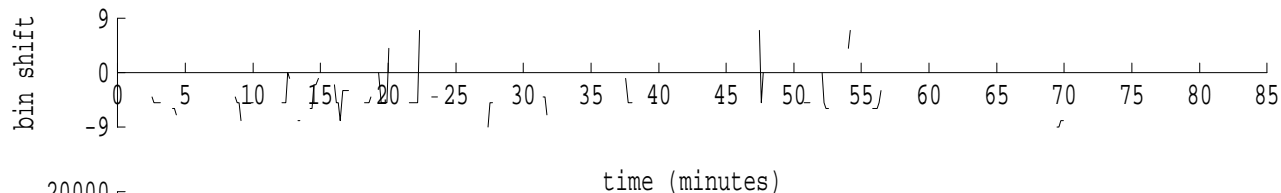

Heard Island - Krylov Seamount (Cape Verde) File: s49_4.sam Ch. 1

fft size: 16384
overlap: 7/8
sw_hamm: 1
sample rate: 228 Hz
bin width: 0.0139 Hz
int time: 71.86 sec
bin freq: 56.930 Hz
threshold: 2.50
r_max: 10604
c rms: 6253
n (rms): 91
offset: -5
pkr median: 1960
ave median: 1848
nor median: 1835
sdv median: 180
n median: 506
peak snr: 15.2 dB
c snr: 10.6 dB
sw_line: 1
sw_theta: 1
freq: 56.9310 Hz
ship spd: -1.814 m/s
-3.527 knts