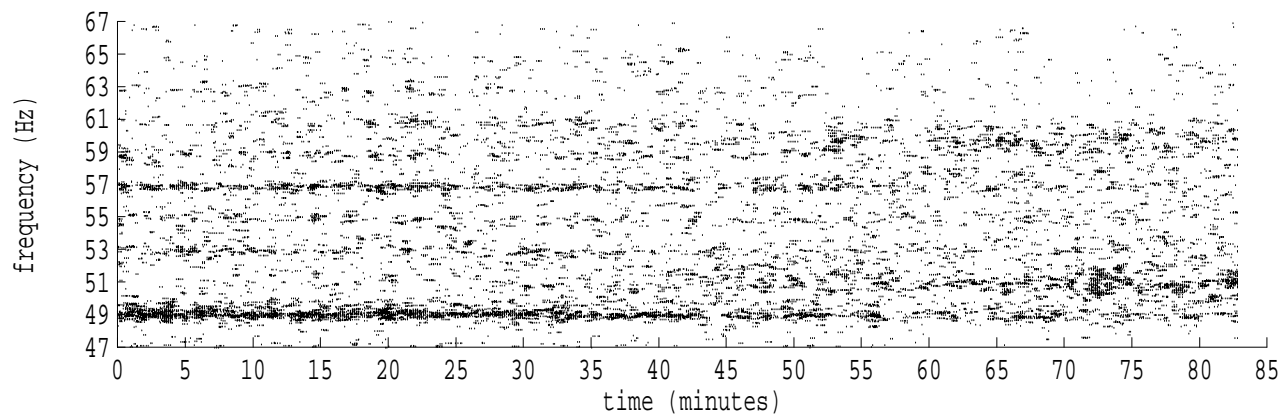

Heard Island - Krylov Seamount (Cape Verde) File: s49_4.sam Ch. 1

fft size: 16384
overlap: 7/8
sw_hamm: 1
sample rate: 228 Hz
bin width: 0.0139 Hz
int time: 71.86 sec
bin freq: 56.930 Hz
threshold: 2.50
r_max: 10604
c rms: 6253
n (rms): 91
offset: -5
pkr median: 1960
ave median: 1848
nor median: 1835
sdv median: 180
n median: 506
peak snr: 15.2 dB
c snr: 10.6 dB
sw_line: 1
sw_theta: 1
freq: 56.9310 Hz
ship spd: -1.814 m/s
-3.527 knts