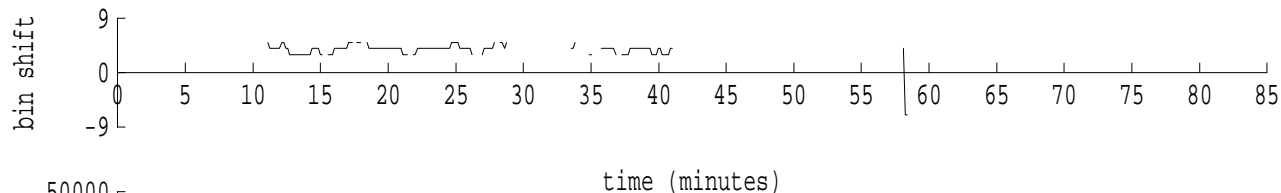

Heard Island - Krylov Seamount (Cape Verde) File: s48_4.sam Ch. 1

fft size: 16384
overlap: 7/8
sw_hamm: 1
sample rate: 228 Hz
bin width: 0.0139 Hz
int time: 71.86 sec
bin freq: 57.056 Hz
threshold: 2.50
r_max: 39646
c rms: 19861
n (rms): 149
offset: 4
pkr median: 4108
ave median: 4158
nor median: 4171
sdv median: 414
n median: 430
peak snr: 19.6 dB
c snr: 13.6 dB
sw_line: 1
sw_theta: 1
freq: 57.0557 Hz
ship spd: 1.463 m/s
2.845 knts