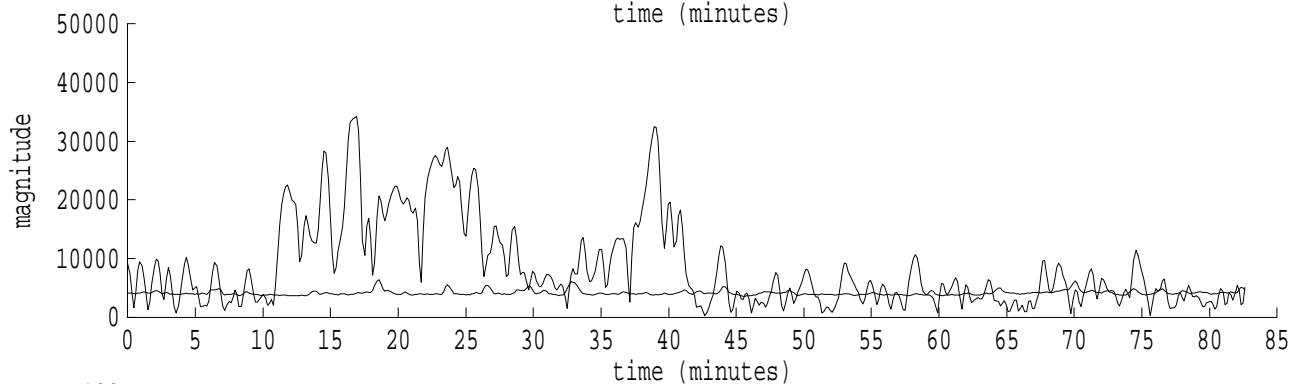

Heard Island - Krylov Seamount (Cape Verde) File: s48_4.sam Ch. 1

fft size: 16384
overlap: 7/8
sw_hamm: 1
sample rate: 228 Hz
bin width: 0.0139 Hz
int time: 71.86 sec
bin freq: 57.056 Hz
threshold: 2.50
r_max: 39646
c rms: 19861
n (rms): 149
offset: 4
pkr median: 4108
ave median: 4158
nor median: 4171
sdv median: 414
n median: 430
peak snr: 19.6 dB
c snr: 13.6 dB
sw_line: 1
sw_theta: 1
freq: 57.0557 Hz
ship spd: 1.463 m/s
2.845 knts