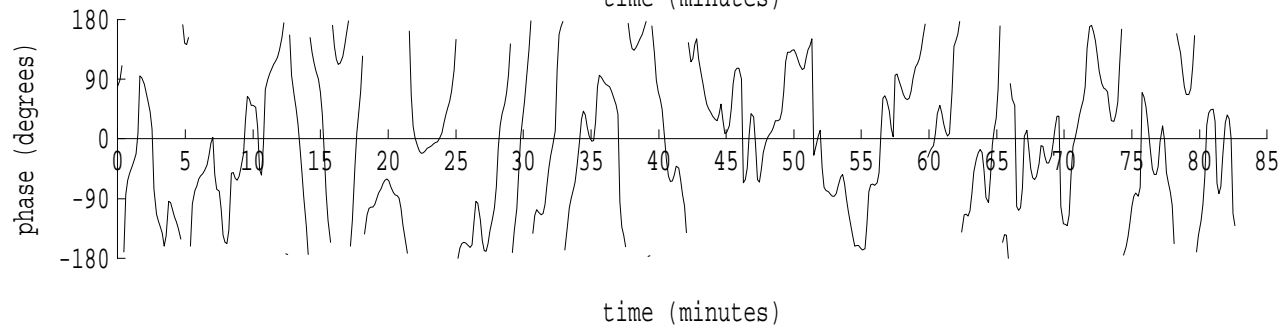

Heard Island - Krylov Seamount (Cape Verde) File: s48_4.sam Ch. 1

fft size: 16384
overlap: 7/8
sw_hamm: 1
sample rate: 228 Hz
bin width: 0.0139 Hz
int time: 71.86 sec
bin freq: 57.056 Hz
threshold: 2.50
r_max: 39646
c rms: 19861
n (rms): 149
offset: 4
pkr median: 4108
ave median: 4158
nor median: 4171
sdv median: 414
n median: 430
peak snr: 19.6 dB
c snr: 13.6 dB
sw_line: 1
sw_theta: 1
freq: 57.0557 Hz
ship spd: 1.463 m/s
2.845 knts