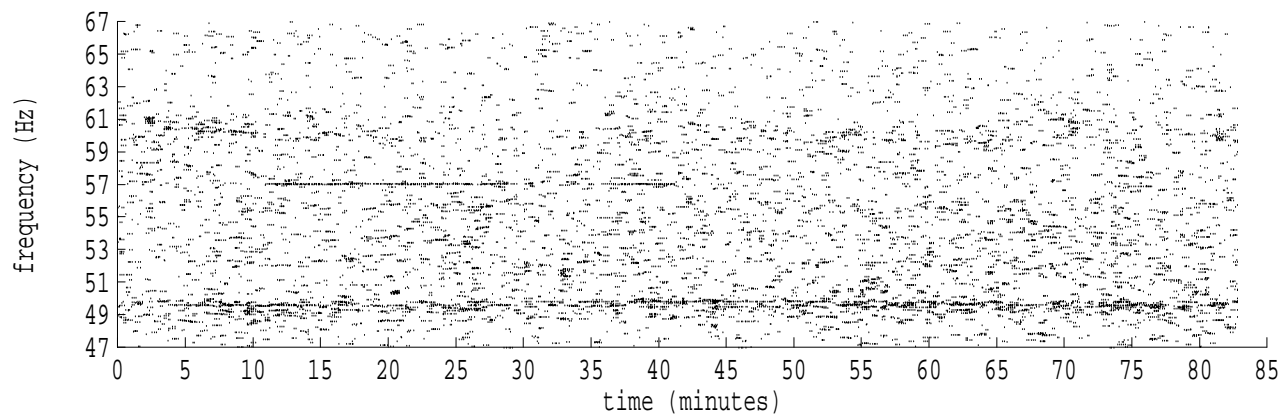

Heard Island - Krylov Seamount (Cape Verde) File: s48_4.sam Ch. 1

fft size: 16384
overlap: 7/8
sw_hamm: 1
sample rate: 228 Hz
bin width: 0.0139 Hz
int time: 71.86 sec
bin freq: 57.056 Hz
threshold: 2.50
r_max: 39646
c rms: 19861
n (rms): 149
offset: 4
pkr median: 4108
ave median: 4158
nor median: 4171
sdv median: 414
n median: 430
peak snr: 19.6 dB
c snr: 13.6 dB
sw_line: 1
sw_theta: 1
freq: 57.0557 Hz
ship spd: 1.463 m/s
2.845 knts