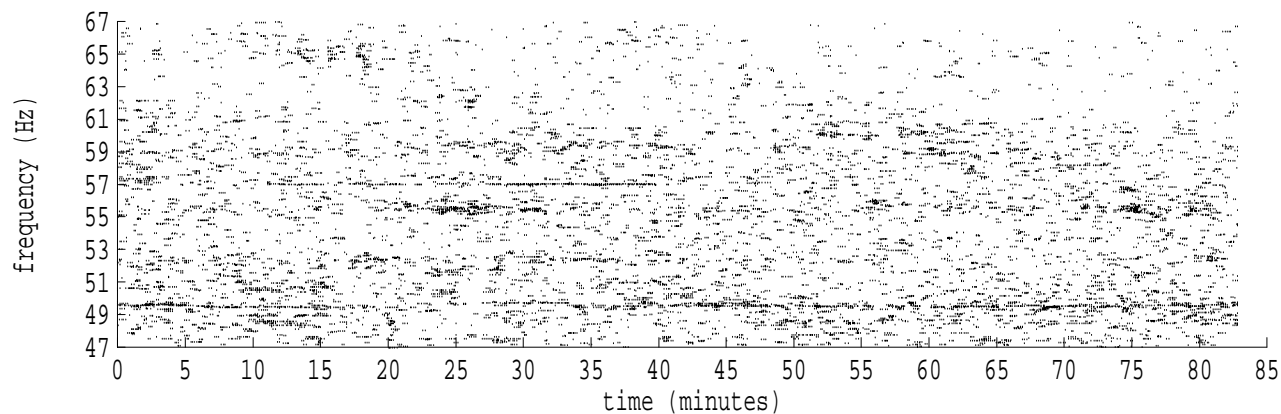

Heard Island - Krylov Seamount (Cape Verde) File: s47_4.sam Ch. 1

fft size: 16384
overlap: 7/8
sw_hamm: 1
sample rate: 228 Hz
bin width: 0.0139 Hz
int time: 71.86 sec
bin freq: 57.042 Hz
threshold: 2.50
r_max: 38161
c rms: 19758
n (rms): 98
offset: 3
pkr median: 5473
ave median: 4365
nor median: 4289
sdv median: 576
n median: 482
peak snr: 19.0 dB
c snr: 13.3 dB
sw_line: 1
sw_theta: 1
freq: 57.0449 Hz
ship spd: 1.181 m/s
2.296 knts