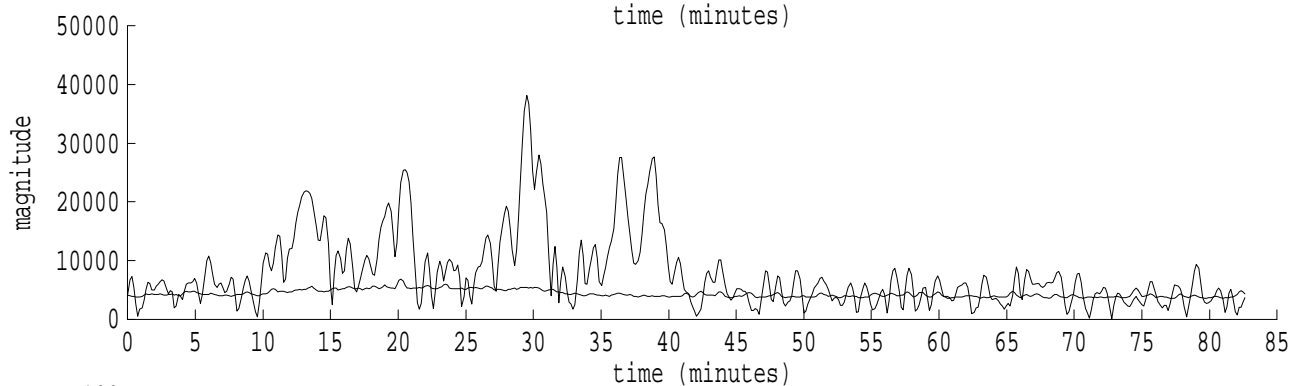

Heard Island - Krylov Seamount (Cape Verde) File: s47_4.sam Ch. 1

fft size: 16384
overlap: 7/8
sw_hamm: 1
sample rate: 228 Hz
bin width: 0.0139 Hz
int time: 71.86 sec
bin freq: 57.042 Hz
threshold: 2.50
r_max: 38161
c rms: 19758
n (rms): 98
offset: 3
pkr median: 5473
ave median: 4365
nor median: 4289
sdv median: 576
n median: 482
peak snr: 19.0 dB
c snr: 13.3 dB
sw_line: 1
sw_theta: 1
freq: 57.0449 Hz
ship spd: 1.181 m/s
2.296 knts