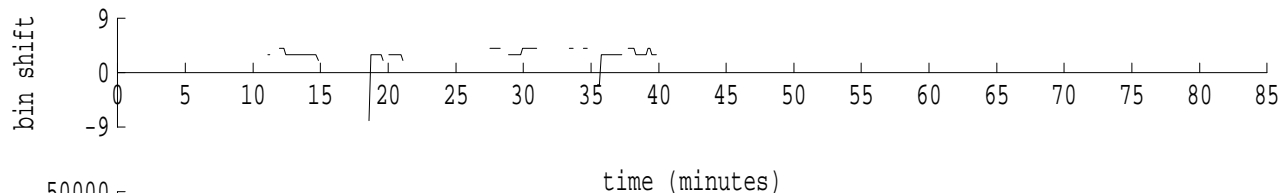

Heard Island - Krylov Seamount (Cape Verde) File: s47_4.sam Ch. 1

fft size: 16384
overlap: 7/8
sw_hamm: 1
sample rate: 228 Hz
bin width: 0.0139 Hz
int time: 71.86 sec
bin freq: 57.042 Hz
threshold: 2.50
r_max: 38161
c rms: 19758
n (rms): 98
offset: 3
pkr median: 5473
ave median: 4365
nor median: 4289
sdv median: 576
n median: 482
peak snr: 19.0 dB
c snr: 13.3 dB
sw_line: 1
sw_theta: 1
freq: 57.0449 Hz
ship spd: 1.181 m/s
2.296 knts