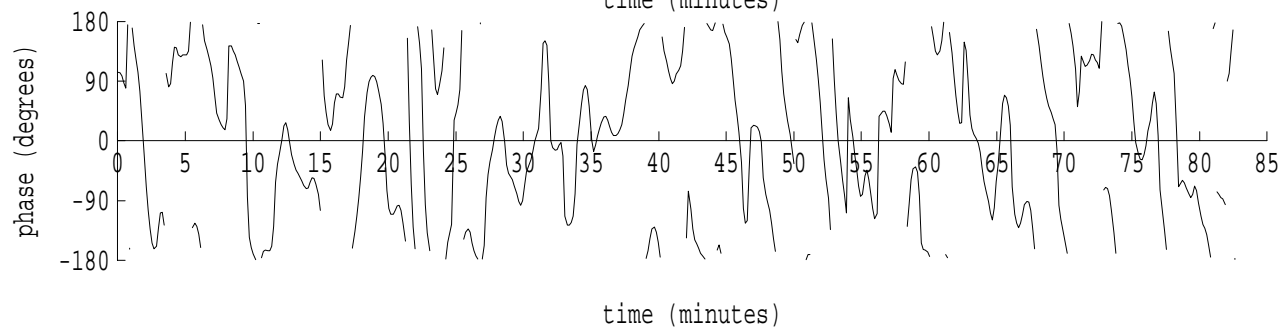

Heard Island - Krylov Seamount (Cape Verde) File: s47_4.sam Ch. 1

fft size: 16384
overlap: 7/8
sw_hamm: 1
sample rate: 228 Hz
bin width: 0.0139 Hz
int time: 71.86 sec
bin freq: 57.042 Hz
threshold: 2.50
r_max: 38161
c rms: 19758
n (rms): 98
offset: 3
pkr median: 5473
ave median: 4365
nor median: 4289
sdv median: 576
n median: 482
peak snr: 19.0 dB
c snr: 13.3 dB
sw_line: 1
sw_theta: 1
freq: 57.0449 Hz
ship spd: 1.181 m/s
2.296 knts