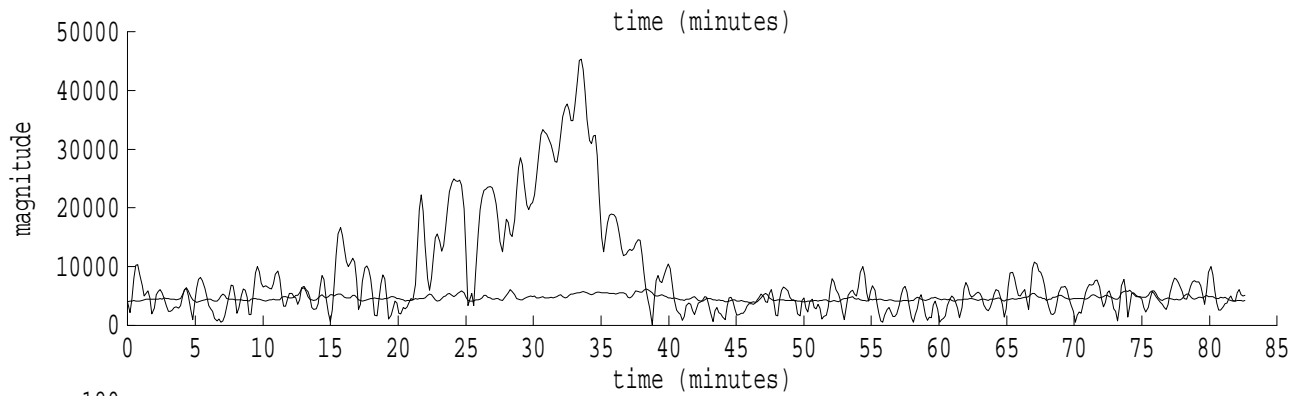

Heard Island - Krylov Seamount (Cape Verde) File: s46_4.sam Ch. 1

fft size: 16384
overlap: 7/8
sw_hamm: 1
sample rate: 228 Hz
bin width: 0.0139 Hz
int time: 71.86 sec
bin freq: 57.070 Hz
threshold: 2.50
r_max: 45334
c rms: 24888
n (rms): 101
offset: 5
pkr median: 5599
ave median: 4666
nor median: 4600
sdv median: 460
n median: 470
peak snr: 19.9 dB
c snr: 14.7 dB
sw_line: 1
sw_theta: 1
freq: 57.0713 Hz
ship spd: 1.875 m/s
3.646 knts