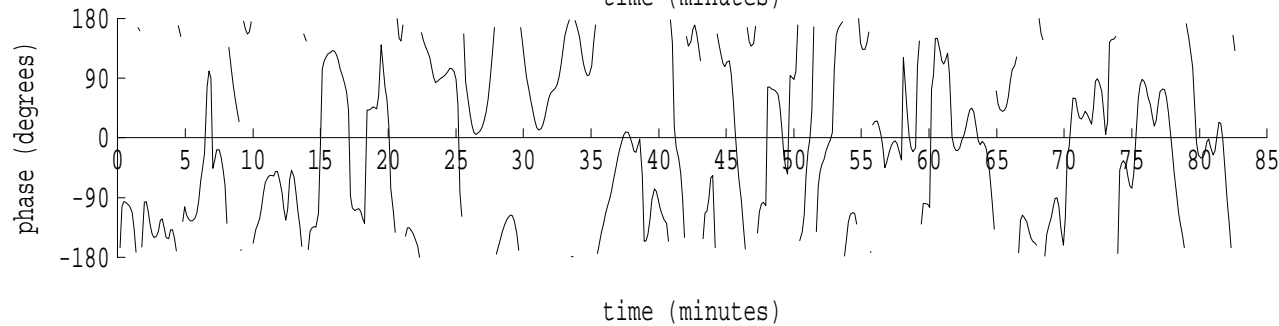

Heard Island - Krylov Seamount (Cape Verde) File: s46_4.sam Ch. 1

fft size: 16384
overlap: 7/8
sw_hamm: 1
sample rate: 228 Hz
bin width: 0.0139 Hz
int time: 71.86 sec
bin freq: 57.070 Hz
threshold: 2.50
r_max: 45334
c rms: 24888
n (rms): 101
offset: 5
pkr median: 5599
ave median: 4666
nor median: 4600
sdv median: 460
n median: 470
peak snr: 19.9 dB
c snr: 14.7 dB
sw_line: 1
sw_theta: 1
freq: 57.0713 Hz
ship spd: 1.875 m/s
3.646 knts