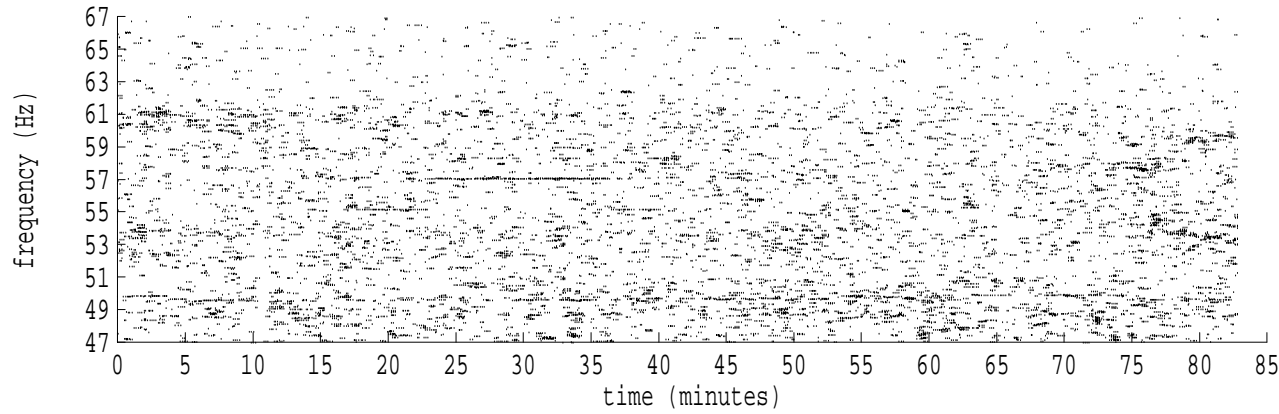

Heard Island - Krylov Seamount (Cape Verde) File: s46_4.sam Ch. 1

fft size: 16384
overlap: 7/8
sw_hamm: 1
sample rate: 228 Hz
bin width: 0.0139 Hz
int time: 71.86 sec
bin freq: 57.070 Hz
threshold: 2.50
r_max: 45334
c rms: 24888
n (rms): 101
offset: 5
pkr median: 5599
ave median: 4666
nor median: 4600
sdv median: 460
n median: 470
peak snr: 19.9 dB
c snr: 14.7 dB
sw_line: 1
sw_theta: 1
freq: 57.0713 Hz
ship spd: 1.875 m/s
3.646 knts