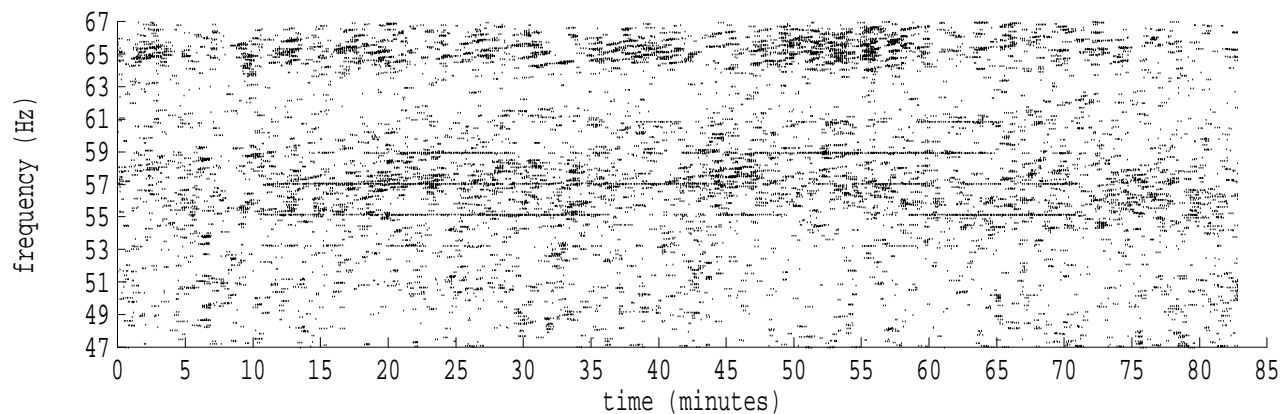

Heard Island - Krylov Seamount (Cape Verde) File: s38\_4.sam Ch. 1

fft size: 16384  
overlap: 7/8  
sw\_hamm: 1  
sample rate: 228 Hz  
bin width: 0.0139 Hz  
int time: 71.86 sec  
bin freq: 57.070 Hz  
threshold: 2.50  
r\_max: 69908  
c rms: 36819  
n (rms): 297  
offset: 5  
pkr median: 6428  
ave median: 6143  
nor median: 6131  
sdv median: 717  
n median: 284  
peak snr: 21.1 dB  
c snr: 15.6 dB  
sw\_line: 1  
sw\_theta: 1  
freq: 57.0641 Hz  
ship spd: 1.685 m/s  
3.276 knts