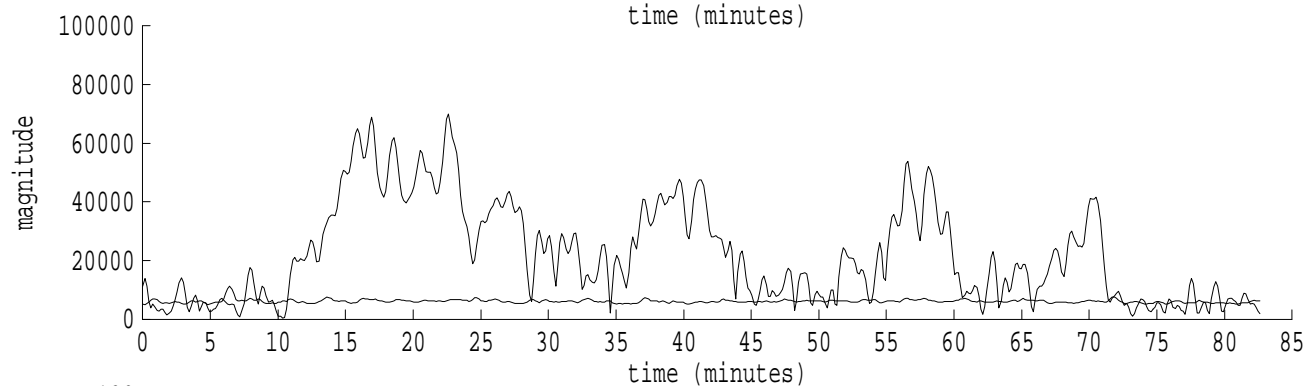

Heard Island - Krylov Seamount (Cape Verde) File: s38\_4.sam Ch. 1

fft size: 16384  
overlap: 7/8  
sw\_hamm: 1  
sample rate: 228 Hz  
bin width: 0.0139 Hz  
int time: 71.86 sec  
bin freq: 57.070 Hz  
threshold: 2.50  
r\_max: 69908  
c rms: 36819  
n (rms): 297  
offset: 5  
pkr median: 6428  
ave median: 6143  
nor median: 6131  
sdv median: 717  
n median: 284  
peak snr: 21.1 dB  
c snr: 15.6 dB  
sw\_line: 1  
sw\_theta: 1  
freq: 57.0641 Hz  
ship spd: 1.685 m/s  
3.276 knts