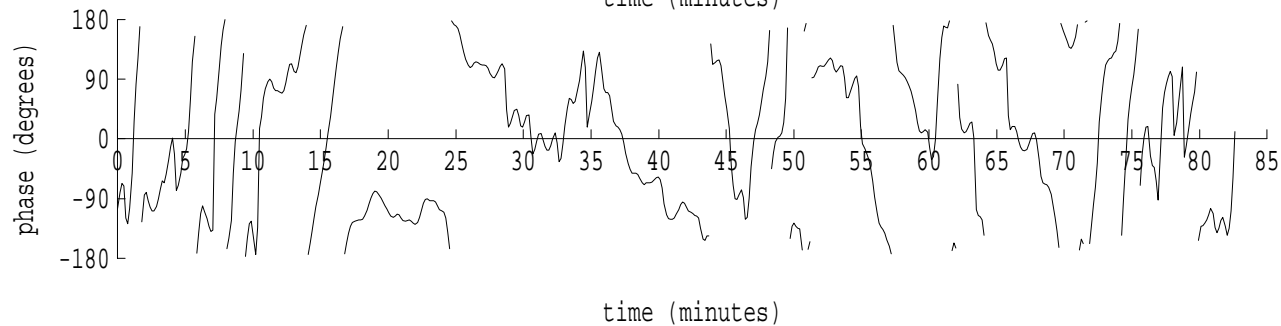

Heard Island - Krylov Seamount (Cape Verde) File: s38\_4.sam Ch. 1

fft size: 16384  
overlap: 7/8  
sw\_hamm: 1  
sample rate: 228 Hz  
bin width: 0.0139 Hz  
int time: 71.86 sec  
bin freq: 57.070 Hz  
threshold: 2.50  
r\_max: 69908  
c rms: 36819  
n (rms): 297  
offset: 5  
pkr median: 6428  
ave median: 6143  
nor median: 6131  
sdv median: 717  
n median: 284  
peak snr: 21.1 dB  
c snr: 15.6 dB  
sw\_line: 1  
sw\_theta: 1  
freq: 57.0641 Hz  
ship spd: 1.685 m/s  
3.276 knts