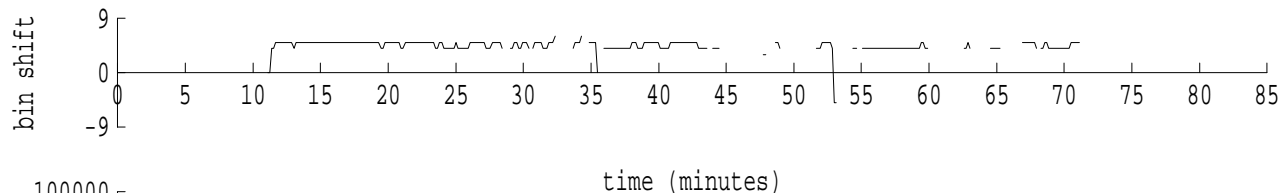

Heard Island - Krylov Seamount (Cape Verde) File: s38\_4.sam Ch. 1

fft size: 16384  
overlap: 7/8  
sw\_hamm: 1  
sample rate: 228 Hz  
bin width: 0.0139 Hz  
int time: 71.86 sec  
bin freq: 57.070 Hz  
threshold: 2.50  
r\_max: 69908  
c rms: 36819  
n (rms): 297  
offset: 5  
pkr median: 6428  
ave median: 6143  
nor median: 6131  
sdv median: 717  
n median: 284  
peak snr: 21.1 dB  
c snr: 15.6 dB  
sw\_line: 1  
sw\_theta: 1  
freq: 57.0641 Hz  
ship spd: 1.685 m/s  
3.276 knts