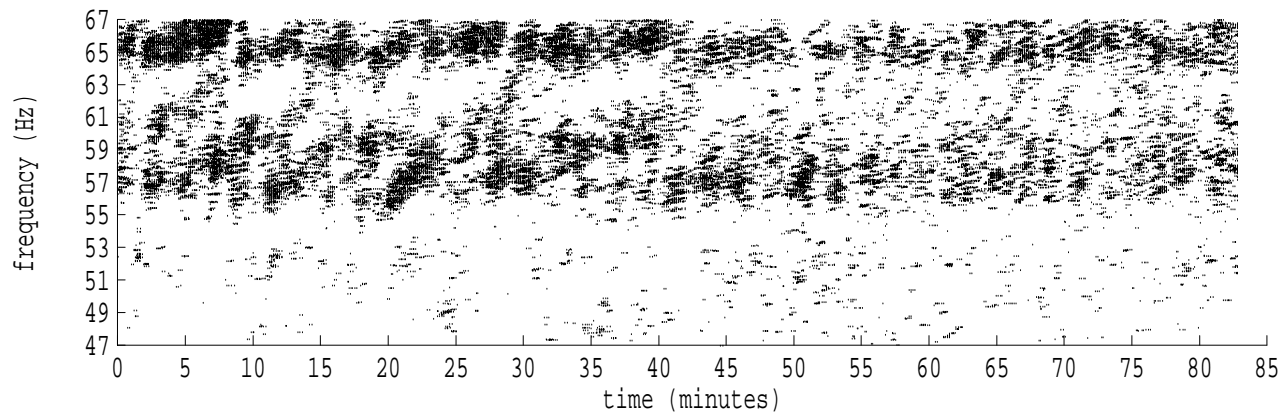

Heard Island - Krylov Seamount (Cape Verde) File: s36\_4.sam Ch. 1

fft size: 16384  
overlap: 7/8  
sw\_hamm: 1  
sample rate: 228 Hz  
bin width: 0.0139 Hz  
int time: 71.86 sec  
bin freq: 57.056 Hz  
threshold: 2.50  
r\_max: 51193  
c rms: 17543  
n (rms): 210  
offset: 4  
pkr median: 6932  
ave median: 4188  
nor median: 4169  
sdv median: 1227  
n median: 402  
peak snr: 21.8 dB  
c snr: 12.5 dB  
sw\_line: 1  
sw\_theta: 1  
freq: 57.0573 Hz  
ship spd: 1.506 m/s  
2.929 knts