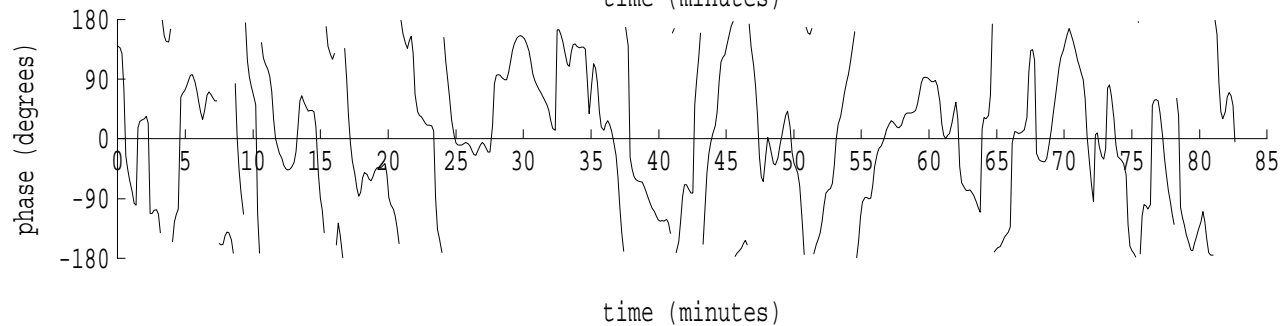

Heard Island - Krylov Seamount (Cape Verde) File: s36\_4.sam Ch. 1

fft size: 16384  
overlap: 7/8  
sw\_hamm: 1  
sample rate: 228 Hz  
bin width: 0.0139 Hz  
int time: 71.86 sec  
bin freq: 57.056 Hz  
threshold: 2.50  
r\_max: 51193  
c rms: 17543  
n (rms): 210  
offset: 4  
pkr median: 6932  
ave median: 4188  
nor median: 4169  
sdv median: 1227  
n median: 402  
peak snr: 21.8 dB  
c snr: 12.5 dB  
sw\_line: 1  
sw\_theta: 1  
freq: 57.0573 Hz  
ship spd: 1.506 m/s  
2.929 knts