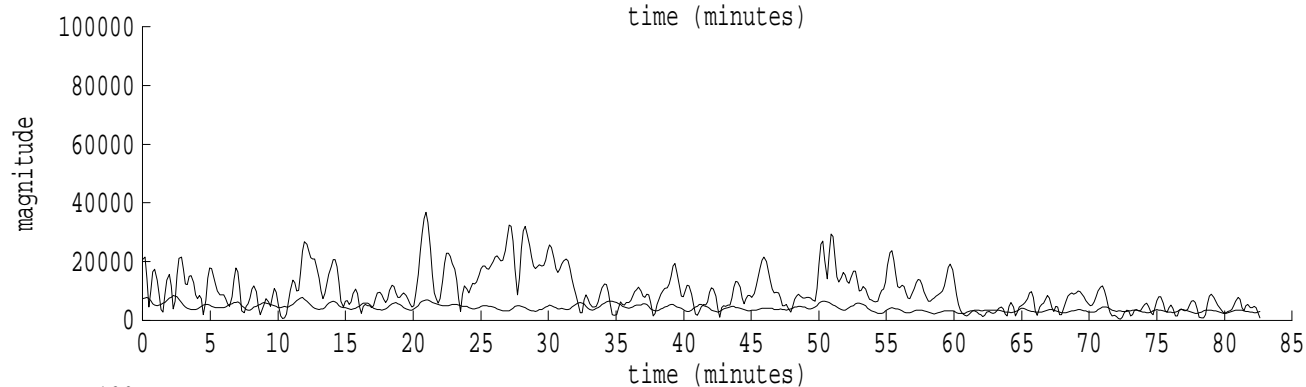

Heard Island - Krylov Seamount (Cape Verde) File: s36\_4.sam Ch. 1

fft size: 16384  
overlap: 7/8  
sw\_hamm: 1  
sample rate: 228 Hz  
bin width: 0.0139 Hz  
int time: 71.86 sec  
bin freq: 57.056 Hz  
threshold: 2.50  
r\_max: 51193  
c rms: 17543  
n (rms): 210  
offset: 4  
pkr median: 6932  
ave median: 4188  
nor median: 4169  
sdv median: 1227  
n median: 402  
peak snr: 21.8 dB  
c snr: 12.5 dB  
sw\_line: 1  
sw\_theta: 1  
freq: 57.0573 Hz  
ship spd: 1.506 m/s  
2.929 knts