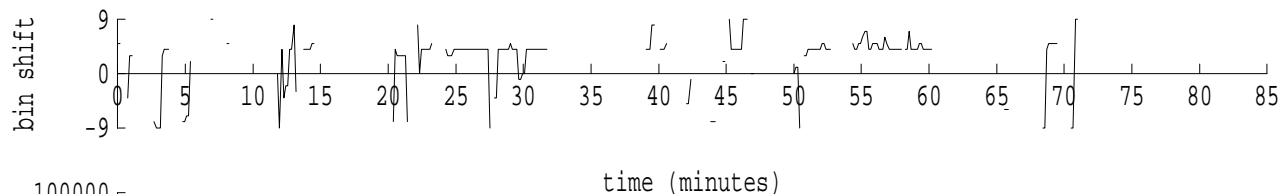

Heard Island - Krylov Seamount (Cape Verde) File: s36\_4.sam Ch. 1

fft size: 16384  
overlap: 7/8  
sw\_hamm: 1  
sample rate: 228 Hz  
bin width: 0.0139 Hz  
int time: 71.86 sec  
bin freq: 57.056 Hz  
threshold: 2.50  
r\_max: 51193  
c rms: 17543  
n (rms): 210  
offset: 4  
pkr median: 6932  
ave median: 4188  
nor median: 4169  
sdv median: 1227  
n median: 402  
peak snr: 21.8 dB  
c snr: 12.5 dB  
sw\_line: 1  
sw\_theta: 1  
freq: 57.0573 Hz  
ship spd: 1.506 m/s  
2.929 knts