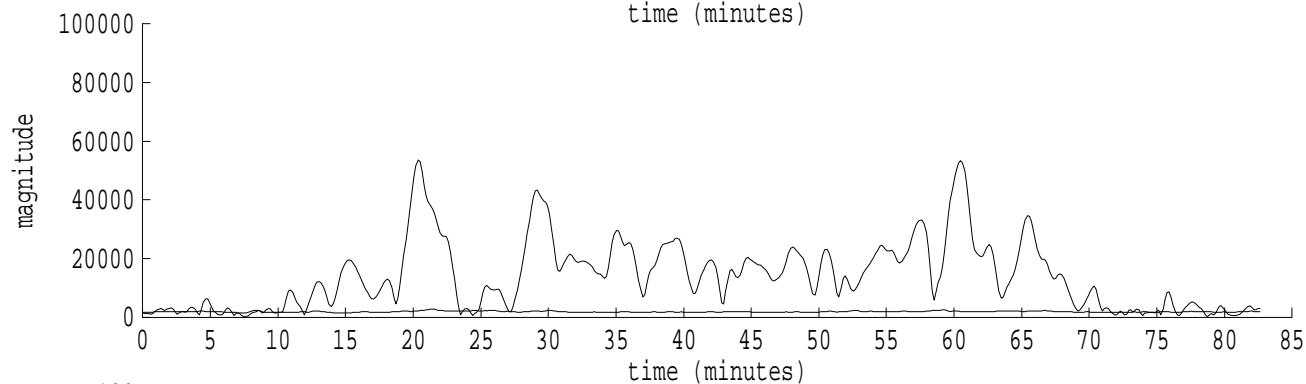

Heard Island - Krylov Seamount (Cape Verde) File: s30\_4.sam Ch. 1

fft size: 16384  
overlap: 7/8  
sw\_hamm: 1  
sample rate: 228 Hz  
bin width: 0.0139 Hz  
int time: 71.86 sec  
bin freq: 57.000 Hz  
threshold: 2.50  
r\_max: 53708  
c rms: 21808  
n (rms): 380  
offset: 0  
pkr median: 2238  
ave median: 1893  
nor median: 1839  
sdv median: 167  
n median: 180  
peak snr: 29.3 dB  
c snr: 21.5 dB  
sw\_line: 1  
sw\_theta: 1  
freq: 56.9992 Hz  
ship spd: -0.021 m/s  
-0.041 knts