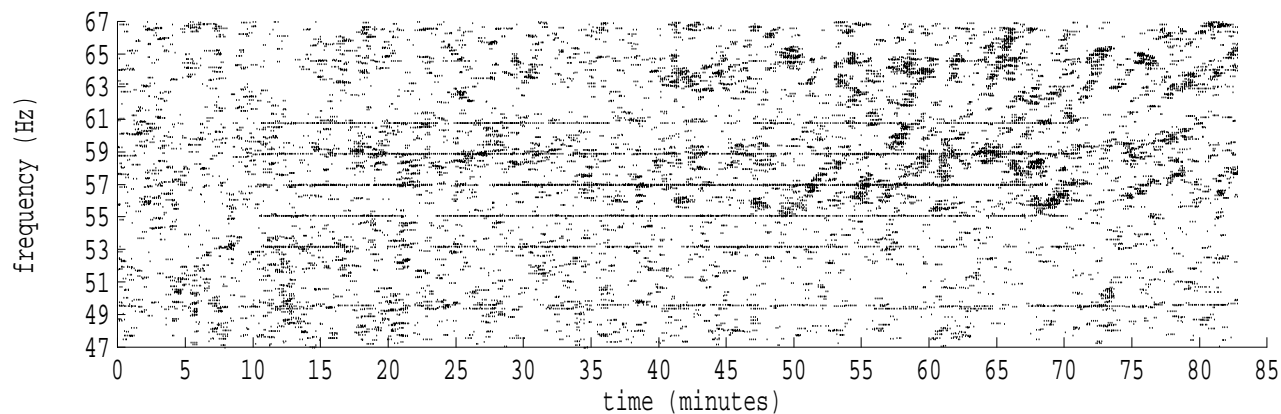

Heard Island - Krylov Seamount (Cape Verde) File: s30\_4.sam Ch. 1

fft size: 16384  
overlap: 7/8  
sw\_hamm: 1  
sample rate: 228 Hz  
bin width: 0.0139 Hz  
int time: 71.86 sec  
bin freq: 57.000 Hz  
threshold: 2.50  
r\_max: 53708  
c rms: 21808  
n (rms): 380  
offset: 0  
pkr median: 2238  
ave median: 1893  
nor median: 1839  
sdv median: 167  
n median: 180  
peak snr: 29.3 dB  
c snr: 21.5 dB  
sw\_line: 1  
sw\_theta: 1  
freq: 56.9992 Hz  
ship spd: -0.021 m/s  
-0.041 knts