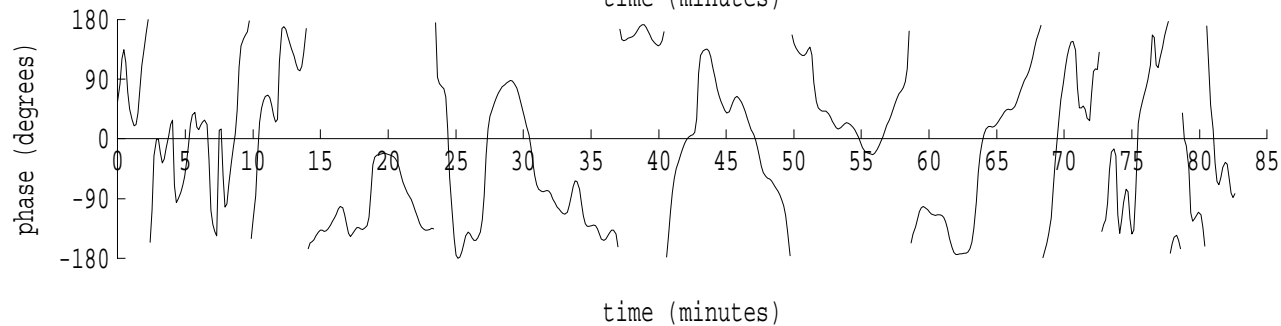

Heard Island - Krylov Seamount (Cape Verde) File: s30\_4.sam Ch. 1

fft size: 16384  
overlap: 7/8  
sw\_hamm: 1  
sample rate: 228 Hz  
bin width: 0.0139 Hz  
int time: 71.86 sec  
bin freq: 57.000 Hz  
threshold: 2.50  
r\_max: 53708  
c rms: 21808  
n (rms): 380  
offset: 0  
pkr median: 2238  
ave median: 1893  
nor median: 1839  
sdv median: 167  
n median: 180  
peak snr: 29.3 dB  
c snr: 21.5 dB  
sw\_line: 1  
sw\_theta: 1  
freq: 56.9992 Hz  
ship spd: -0.021 m/s  
-0.041 knts