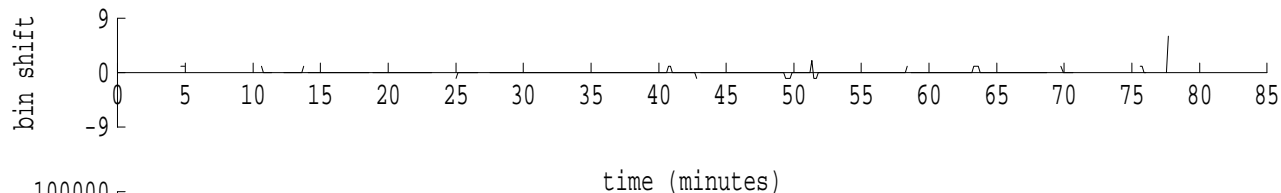

Heard Island - Krylov Seamount (Cape Verde) File: s30\_4.sam Ch. 1

fft size: 16384  
overlap: 7/8  
sw\_hamm: 1  
sample rate: 228 Hz  
bin width: 0.0139 Hz  
int time: 71.86 sec  
bin freq: 57.000 Hz  
threshold: 2.50  
r\_max: 53708  
c rms: 21808  
n (rms): 380  
offset: 0  
pkr median: 2238  
ave median: 1893  
nor median: 1839  
sdv median: 167  
n median: 180  
peak snr: 29.3 dB  
c snr: 21.5 dB  
sw\_line: 1  
sw\_theta: 1  
freq: 56.9992 Hz  
ship spd: -0.021 m/s  
-0.041 knts