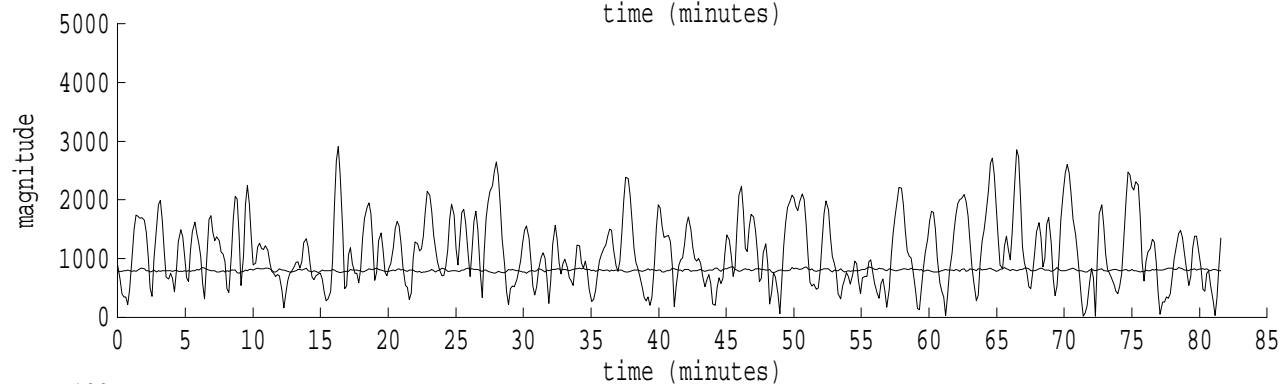

Heard Island - Mawson File: m0312107.sam Ch. 1 Julian:031:21:07:52

fft size: 16384
overlap: 7/8
sw_hamm: 1
sample rate: 228 Hz
bin width: 0.0139 Hz
int time: 71.86 sec
bin freq: 57.000 Hz
threshold: 2.50
r_max: 3324
c rms: 2323
n (rms): 44
offset: 0
pkr median: 781
ave median: 804
nor median: 803
sdv median: 19
n median: 528
peak snr: 12.3 dB
c snr: 9.2 dB
sw_line: 1
sw_theta: 1
freq: 56.9996 Hz
ship spd: -0.009 m/s
-0.018 knts