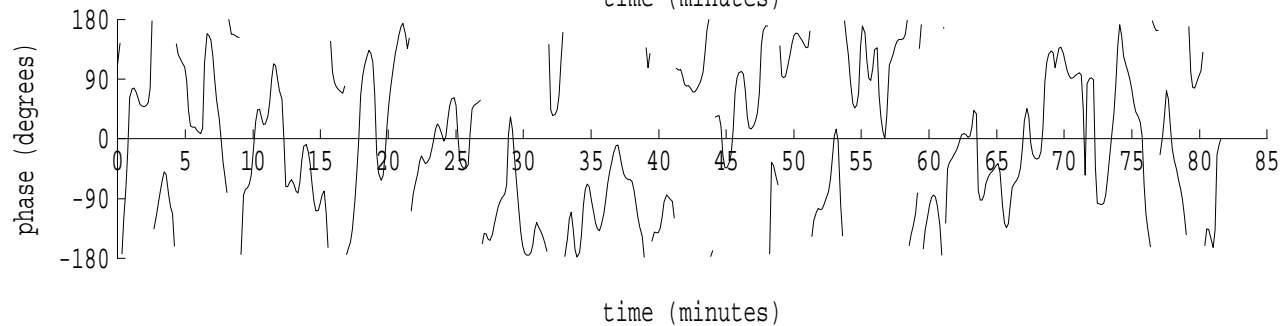

Heard Island - Mawson File: m0312107.sam Ch. 1 Julian:031:21:07:52

fft size: 16384
overlap: 7/8
sw_hamm: 1
sample rate: 228 Hz
bin width: 0.0139 Hz
int time: 71.86 sec
bin freq: 57.000 Hz
threshold: 2.50
r_max: 3324
c rms: 2323
n (rms): 44
offset: 0
pkr median: 781
ave median: 804
nor median: 803
sdv median: 19
n median: 528
peak snr: 12.3 dB
c snr: 9.2 dB
sw_line: 1
sw_theta: 1
freq: 56.9996 Hz
ship spd: -0.009 m/s
-0.018 knts