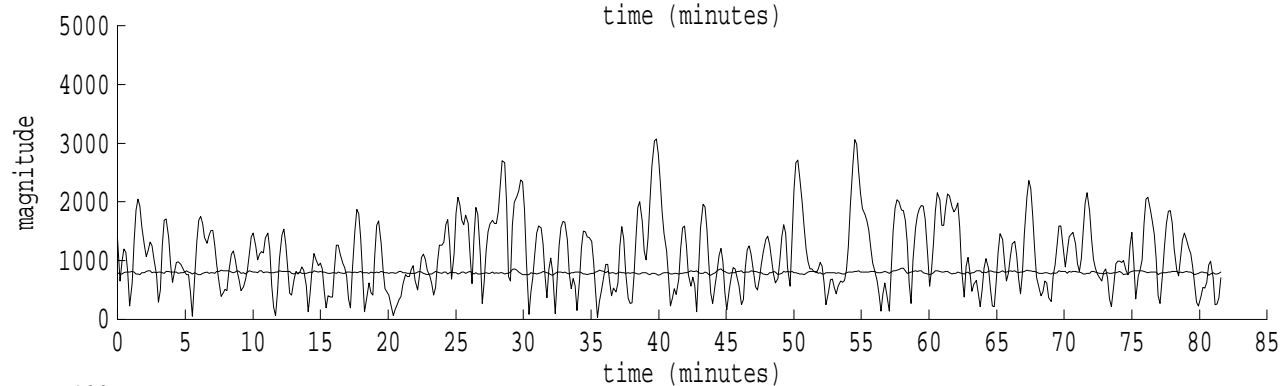

Heard Island - Mawson File: m0311807.sam Ch. 1 Julian:031:18:07:52

fft size: 16384
overlap: 7/8
sw_hamm: 1
sample rate: 228 Hz
bin width: 0.0139 Hz
int time: 71.86 sec
bin freq: 56.930 Hz
threshold: 2.50
r_max: 3285
c rms: 2370
n (rms): 38
offset: -5
pkr median: 822
ave median: 798
nor median: 797
sdv median: 18
n median: 530
peak snr: 12.3 dB
c snr: 9.5 dB
sw_line: 1
sw_theta: 1
freq: 56.9311 Hz
ship spd: -1.810 m/s
-3.520 knts