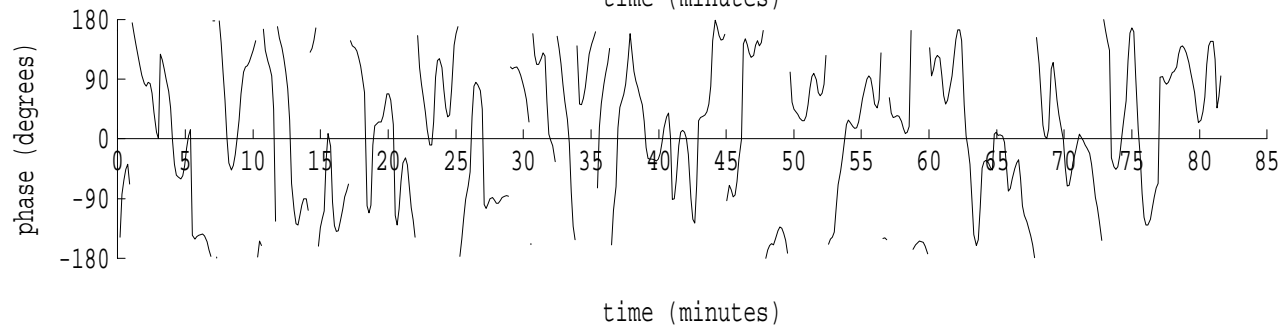

Heard Island - Mawson File: m0311807.sam Ch. 1 Julian:031:18:07:52

fft size: 16384
overlap: 7/8
sw_hamm: 1
sample rate: 228 Hz
bin width: 0.0139 Hz
int time: 71.86 sec
bin freq: 56.930 Hz
threshold: 2.50
r_max: 3285
c rms: 2370
n (rms): 38
offset: -5
pkr median: 822
ave median: 798
nor median: 797
sdv median: 18
n median: 530
peak snr: 12.3 dB
c snr: 9.5 dB
sw_line: 1
sw_theta: 1
freq: 56.9311 Hz
ship spd: -1.810 m/s
-3.520 knts