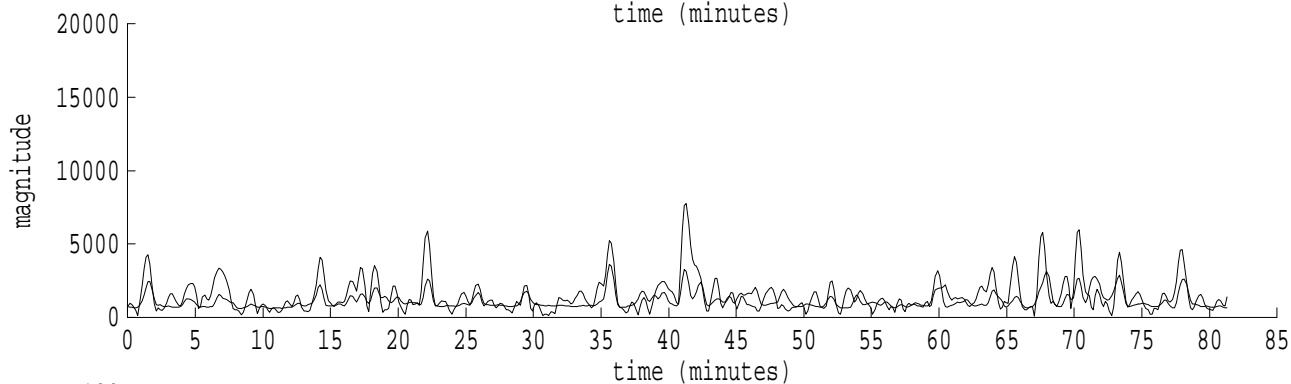

Heard Island - Mawson File: m0311507.sam Ch. 1 Julian:031:15:08:09

fft size: 16384  
overlap: 7/8  
sw\_hamm: 1  
sample rate: 228 Hz  
bin width: 0.0139 Hz  
int time: 71.86 sec  
bin freq: 57.070 Hz  
threshold: 2.50  
r\_max: 10867  
c rms: 3671  
n (rms): 18  
offset: 5  
pkr median: 3615  
ave median: 1138  
nor median: 1137  
sdv median: 546  
n median: 538  
peak snr: 19.6 dB  
c snr: 10.2 dB  
sw\_line: 1  
sw\_theta: 1  
freq: 57.0693 Hz  
ship spd: 1.822 m/s  
3.543 knts