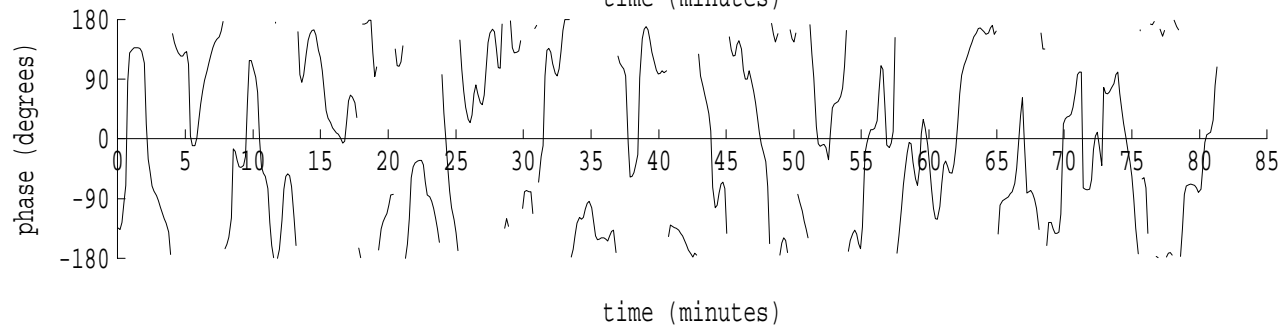

Heard Island - Mawson File: m0311507.sam Ch. 1 Julian:031:15:08:09

fft size: 16384  
overlap: 7/8  
sw\_hamm: 1  
sample rate: 228 Hz  
bin width: 0.0139 Hz  
int time: 71.86 sec  
bin freq: 57.070 Hz  
threshold: 2.50  
r\_max: 10867  
c rms: 3671  
n (rms): 18  
offset: 5  
pkr median: 3615  
ave median: 1138  
nor median: 1137  
sdv median: 546  
n median: 538  
peak snr: 19.6 dB  
c snr: 10.2 dB  
sw\_line: 1  
sw\_theta: 1  
freq: 57.0693 Hz  
ship spd: 1.822 m/s  
3.543 knts