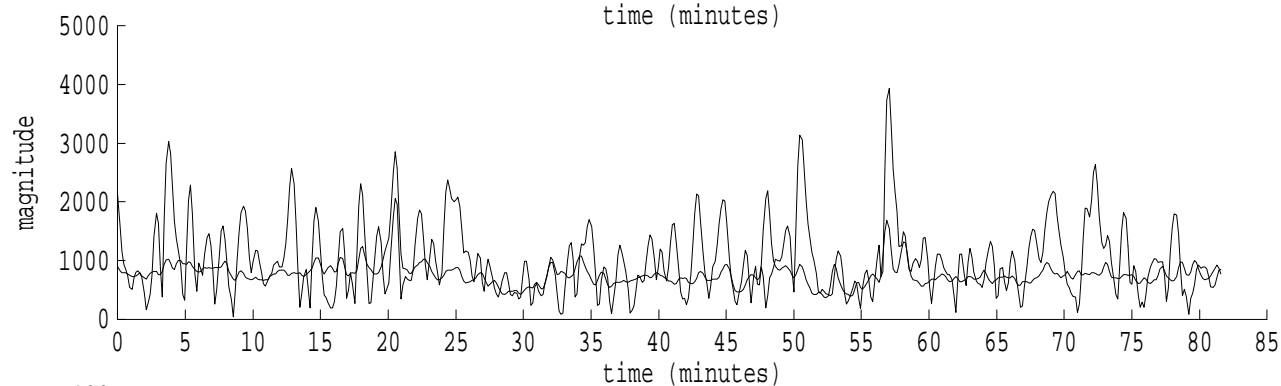

Heard Island - Mawson File: m0311207.sam Ch. 1 Julian:031:12:08:03

fft size: 16384
overlap: 7/8
sw_hamm: 1
sample rate: 228 Hz
bin width: 0.0139 Hz
int time: 71.86 sec
bin freq: 57.111 Hz
threshold: 2.50
r_max: 4200
c rms: 2371
n (rms): 36
offset: 8
pkr median: 1688
ave median: 782
nor median: 780
sdv median: 246
n median: 536
peak snr: 14.6 dB
c snr: 9.7 dB
sw_line: 1
sw_theta: 1
freq: 57.1126 Hz
ship spd: 2.958 m/s
5.752 knts