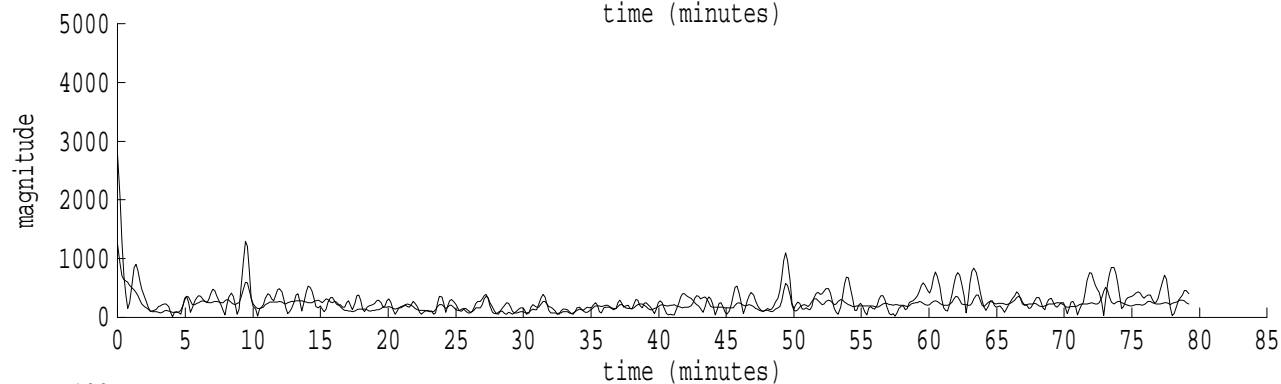

Heard Island - Mawson File: m0310907.sam Ch. 1 Julian:031:09:07:52

fft size: 16384
overlap: 7/8
sw_hamm: 1
sample rate: 228 Hz
bin width: 0.0139 Hz
int time: 71.86 sec
bin freq: 57.083 Hz
threshold: 2.50
r_max: 2786
c rms: 632
n (rms): 27
offset: 6
pkr median: 1250
ave median: 218
nor median: 217
sdv median: 106
n median: 523
peak snr: 22.1 dB
c snr: 9.3 dB
sw_line: 1
sw_theta: 1
freq: 57.0832 Hz
ship spd: 2.186 m/s
4.252 knts