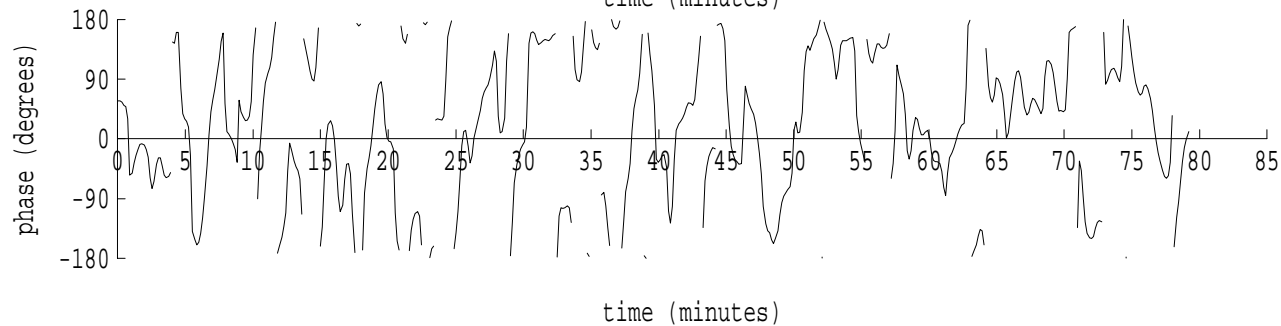

Heard Island - Mawson File: m0310907.sam Ch. 1 Julian:031:09:07:52

fft size: 16384
overlap: 7/8
sw_hamm: 1
sample rate: 228 Hz
bin width: 0.0139 Hz
int time: 71.86 sec
bin freq: 57.083 Hz
threshold: 2.50
r_max: 2786
c rms: 632
n (rms): 27
offset: 6
pkr median: 1250
ave median: 218
nor median: 217
sdv median: 106
n median: 523
peak snr: 22.1 dB
c snr: 9.3 dB
sw_line: 1
sw_theta: 1
freq: 57.0832 Hz
ship spd: 2.186 m/s
4.252 knts