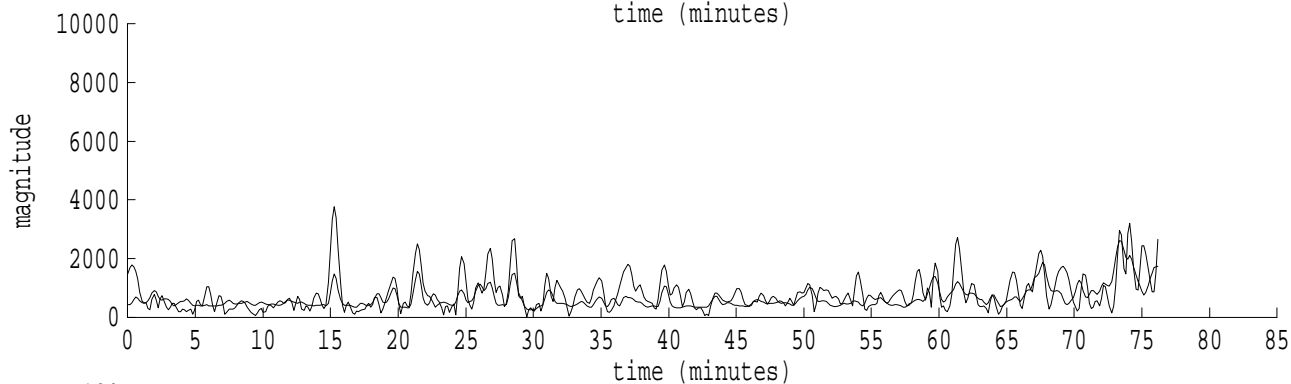

Heard Island - Mawson File: m0310612.sam Ch. 1 Julian:031:06:13:18

fft size: 16384  
overlap: 7/8  
sw\_hamm: 1  
sample rate: 228 Hz  
bin width: 0.0139 Hz  
int time: 71.86 sec  
bin freq: 57.056 Hz  
threshold: 2.50  
r\_max: 5569  
c rms: 1879  
n (rms): 32  
offset: 4  
pkr median: 2102  
ave median: 660  
nor median: 660  
sdv median: 362  
n median: 502  
peak snr: 18.5 dB  
c snr: 9.1 dB  
sw\_line: 1  
sw\_theta: 1  
freq: 57.0563 Hz  
ship spd: 1.480 m/s  
2.877 knts