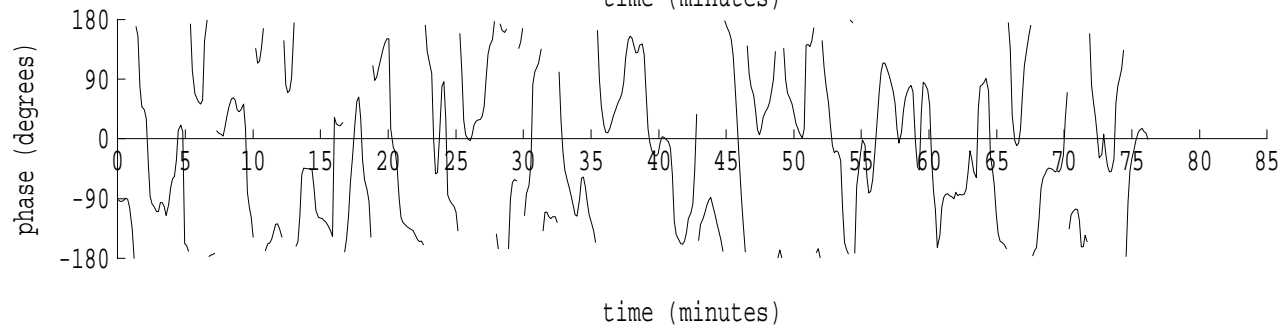

Heard Island - Mawson File: m0310612.sam Ch. 1 Julian:031:06:13:18

fft size: 16384  
overlap: 7/8  
sw\_hamm: 1  
sample rate: 228 Hz  
bin width: 0.0139 Hz  
int time: 71.86 sec  
bin freq: 57.056 Hz  
threshold: 2.50  
r\_max: 5569  
c rms: 1879  
n (rms): 32  
offset: 4  
pkr median: 2102  
ave median: 660  
nor median: 660  
sdv median: 362  
n median: 502  
peak snr: 18.5 dB  
c snr: 9.1 dB  
sw\_line: 1  
sw\_theta: 1  
freq: 57.0563 Hz  
ship spd: 1.480 m/s  
2.877 knts