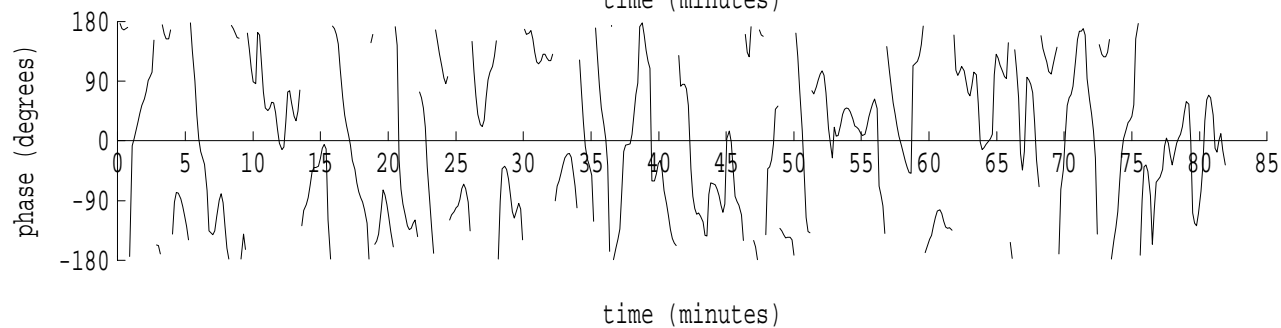

Heard Island - Mawson File: m0310007.sam Ch. 1 Julian:031:00:07:36

fft size: 16384  
overlap: 7/8  
sw\_hamm: 1  
sample rate: 228 Hz  
bin width: 0.0139 Hz  
int time: 71.86 sec  
bin freq: 56.889 Hz  
threshold: 2.50  
r\_max: 3832  
c rms: 2674  
n (rms): 24  
offset: -8  
pkr median: 1016  
ave median: 946  
nor median: 943  
sdv median: 201  
n median: 546  
peak snr: 12.2 dB  
c snr: 9.0 dB  
sw\_line: 1  
sw\_theta: 1  
freq: 56.8901 Hz  
ship spd: -2.889 m/s  
-5.617 knts