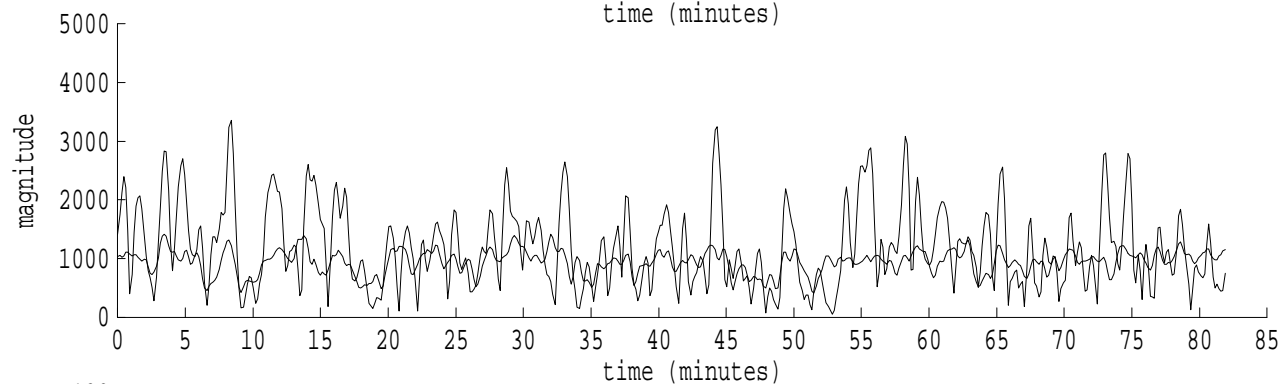

Heard Island - Mawson File: m0310007.sam Ch. 1 Julian:031:00:07:36

fft size: 16384  
overlap: 7/8  
sw\_hamm: 1  
sample rate: 228 Hz  
bin width: 0.0139 Hz  
int time: 71.86 sec  
bin freq: 56.889 Hz  
threshold: 2.50  
r\_max: 3832  
c rms: 2674  
n (rms): 24  
offset: -8  
pkr median: 1016  
ave median: 946  
nor median: 943  
sdv median: 201  
n median: 546  
peak snr: 12.2 dB  
c snr: 9.0 dB  
sw\_line: 1  
sw\_theta: 1  
freq: 56.8901 Hz  
ship spd: -2.889 m/s  
-5.617 knts