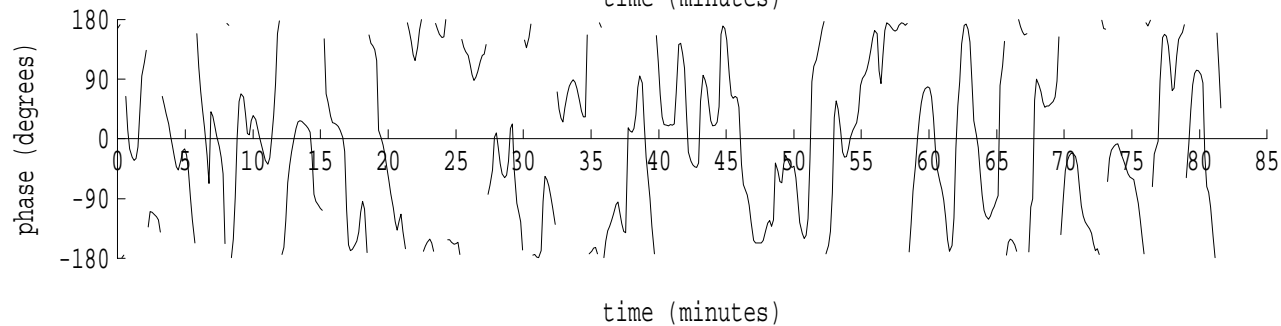

Heard Island - Mawson File: m0302107.sam Ch. 1 Julian:030:21:07:58

fft size: 16384  
overlap: 7/8  
sw\_hamm: 1  
sample rate: 228 Hz  
bin width: 0.0139 Hz  
int time: 71.86 sec  
bin freq: 57.097 Hz  
threshold: 2.50  
r\_max: 14027  
c rms: 5109  
n (rms): 27  
offset: 7  
pkr median: 4808  
ave median: 1960  
nor median: 1955  
sdv median: 1150  
n median: 539  
peak snr: 17.1 dB  
c snr: 8.3 dB  
sw\_line: 1  
sw\_theta: 1  
freq: 57.0987 Hz  
ship spd: 2.594 m/s  
5.044 knts