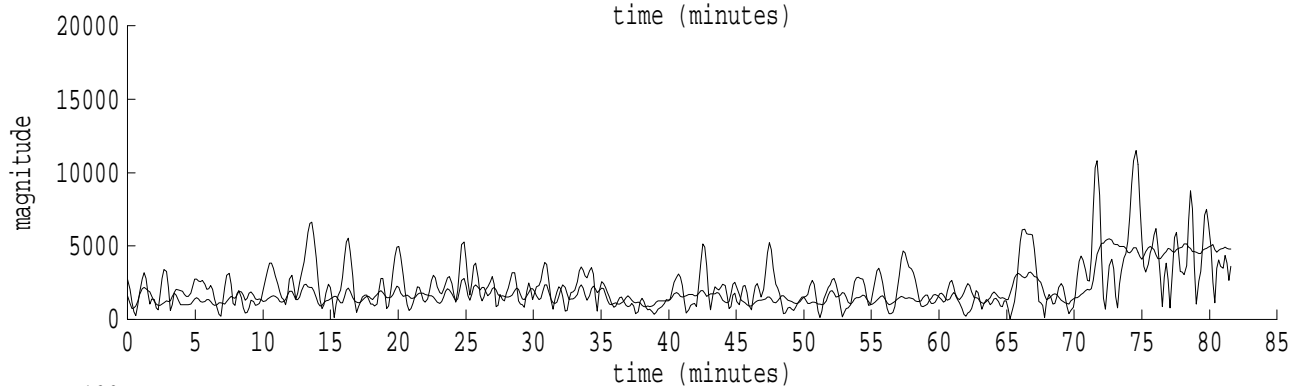

Heard Island - Mawson File: m0302107.sam Ch. 1 Julian:030:21:07:58

fft size: 16384  
overlap: 7/8  
sw\_hamm: 1  
sample rate: 228 Hz  
bin width: 0.0139 Hz  
int time: 71.86 sec  
bin freq: 57.097 Hz  
threshold: 2.50  
r\_max: 14027  
c rms: 5109  
n (rms): 27  
offset: 7  
pkr median: 4808  
ave median: 1960  
nor median: 1955  
sdv median: 1150  
n median: 539  
peak snr: 17.1 dB  
c snr: 8.3 dB  
sw\_line: 1  
sw\_theta: 1  
freq: 57.0987 Hz  
ship spd: 2.594 m/s  
5.044 knts