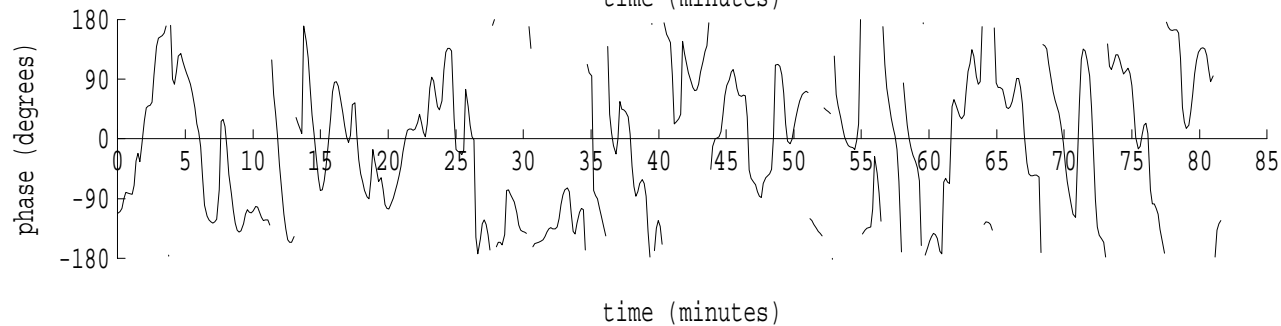

Heard Island - Mawson File: m0301807.sam Ch. 1 Julian:030:18:08:03

fft size: 16384  
overlap: 7/8  
sw\_hamm: 1  
sample rate: 228 Hz  
bin width: 0.0139 Hz  
int time: 71.86 sec  
bin freq: 57.125 Hz  
threshold: 2.50  
r\_max: 6086  
c rms: 2513  
n (rms): 16  
offset: 9  
pkr median: 2484  
ave median: 960  
nor median: 957  
sdv median: 437  
n median: 542  
peak snr: 16.1 dB  
c snr: 8.4 dB  
sw\_line: 1  
sw\_theta: 1  
freq: 57.1263 Hz  
ship spd: 3.320 m/s  
6.456 knts