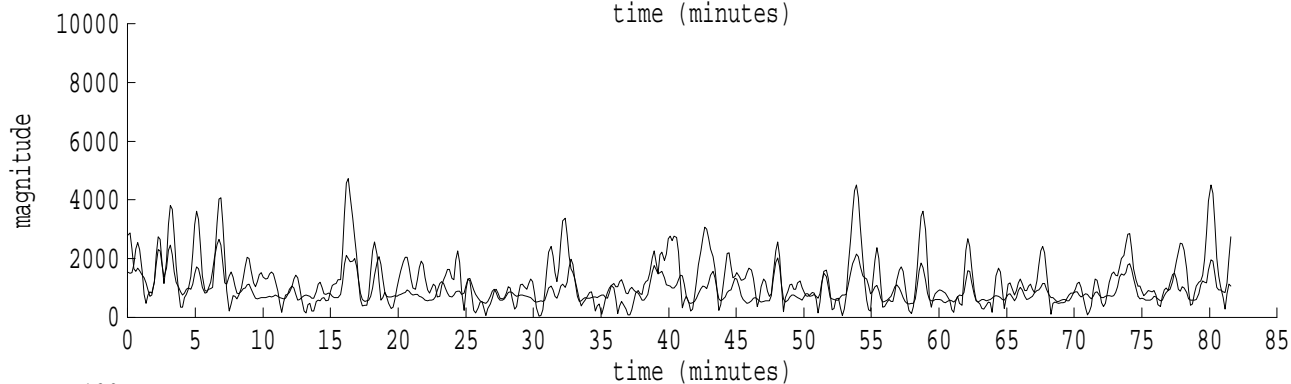

Heard Island - Mawson File: m0301807.sam Ch. 1 Julian:030:18:08:03

fft size: 16384  
overlap: 7/8  
sw\_hamm: 1  
sample rate: 228 Hz  
bin width: 0.0139 Hz  
int time: 71.86 sec  
bin freq: 57.125 Hz  
threshold: 2.50  
r\_max: 6086  
c rms: 2513  
n (rms): 16  
offset: 9  
pkr median: 2484  
ave median: 960  
nor median: 957  
sdv median: 437  
n median: 542  
peak snr: 16.1 dB  
c snr: 8.4 dB  
sw\_line: 1  
sw\_theta: 1  
freq: 57.1263 Hz  
ship spd: 3.320 m/s  
6.456 knts