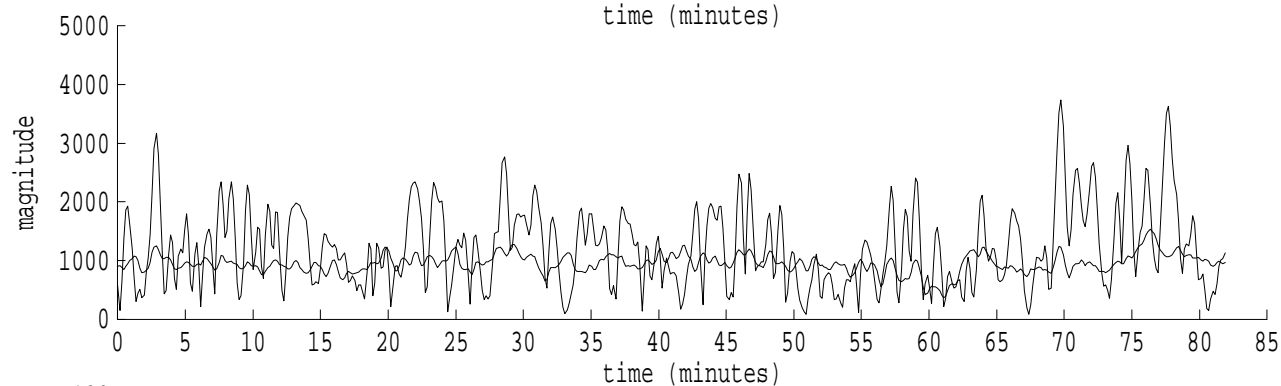

Heard Island - Mawson File: m0300907.sam Ch. 1 Julian:030:09:07:36

fft size: 16384  
overlap: 7/8  
sw\_hamm: 1  
sample rate: 228 Hz  
bin width: 0.0139 Hz  
int time: 71.86 sec  
bin freq: 56.875 Hz  
threshold: 2.50  
r\_max: 4459  
c rms: 2768  
n (rms): 22  
offset: -9  
pkr median: 1128  
ave median: 955  
nor median: 952  
sdv median: 160  
n median: 543  
peak snr: 13.4 dB  
c snr: 9.3 dB  
sw\_line: 1  
sw\_theta: 1  
freq: 56.8754 Hz  
ship spd: -3.274 m/s  
-6.367 knts