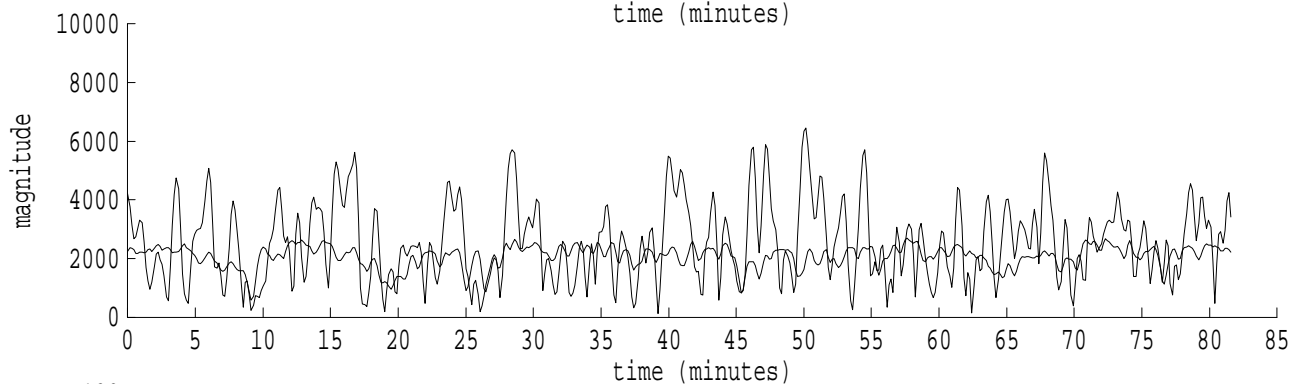

Heard Island - Mawson File: m0300607.sam Ch. 1 Julian:030:06:07:52

fft size: 16384
overlap: 7/8
sw_hamm: 1
sample rate: 228 Hz
bin width: 0.0139 Hz
int time: 71.86 sec
bin freq: 56.986 Hz
threshold: 2.50
r_max: 8454
c rms: 5329
n (rms): 19
offset: -1
pkr median: 2322
ave median: 2083
nor median: 2083
sdv median: 368
n median: 540
peak snr: 12.2 dB
c snr: 8.2 dB
sw_line: 1
sw_theta: 1
freq: 56.9825 Hz
ship spd: -0.461 m/s
-0.896 knts