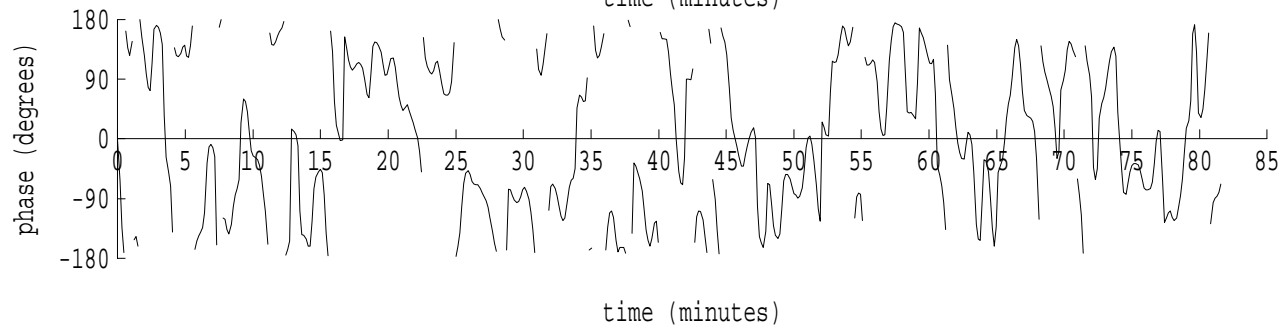

Heard Island - Mawson File: m0290607.sam Ch. 1 Julian:029:06:07:58

fft size: 16384  
overlap: 7/8  
sw\_hamm: 1  
sample rate: 228 Hz  
bin width: 0.0139 Hz  
int time: 71.86 sec  
bin freq: 56.986 Hz  
threshold: 2.50  
r\_max: 8371  
c rms: 4547  
n (rms): 36  
offset: -1  
pkr median: 2504  
ave median: 1470  
nor median: 1467  
sdv median: 348  
n median: 536  
peak snr: 15.1 dB  
c snr: 9.8 dB  
sw\_line: 1  
sw\_theta: 1  
freq: 56.9869 Hz  
ship spd: -0.345 m/s  
-0.670 knts