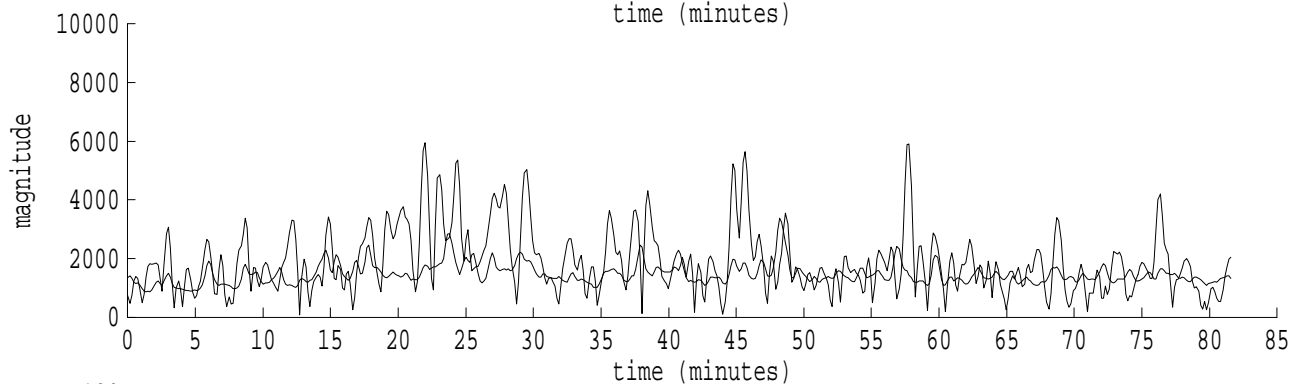

Heard Island - Mawson File: m0290607.sam Ch. 1 Julian:029:06:07:58

fft size: 16384  
overlap: 7/8  
sw\_hamm: 1  
sample rate: 228 Hz  
bin width: 0.0139 Hz  
int time: 71.86 sec  
bin freq: 56.986 Hz  
threshold: 2.50  
r\_max: 8371  
c rms: 4547  
n (rms): 36  
offset: -1  
pkr median: 2504  
ave median: 1470  
nor median: 1467  
sdv median: 348  
n median: 536  
peak snr: 15.1 dB  
c snr: 9.8 dB  
sw\_line: 1  
sw\_theta: 1  
freq: 56.9869 Hz  
ship spd: -0.345 m/s  
-0.670 knts