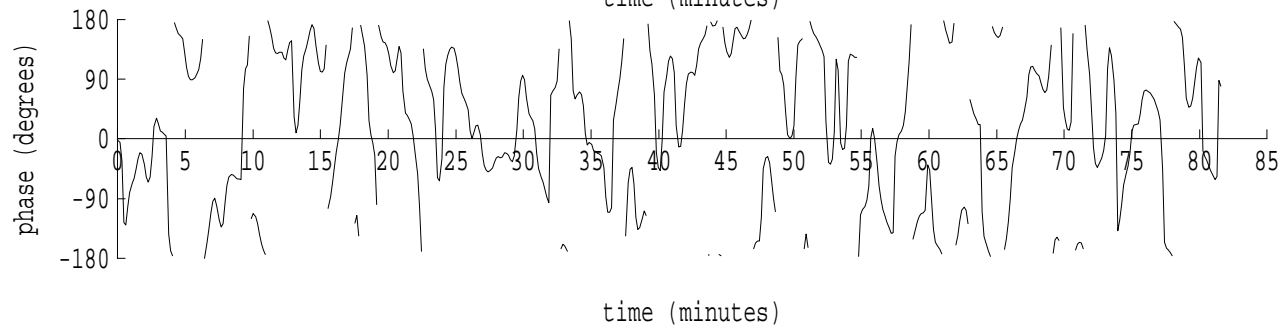

Heard Island - Mawson File: m0290307.sam Ch. 1 Julian:029:03:07:58

fft size: 16384
overlap: 7/8
sw_hamm: 1
sample rate: 228 Hz
bin width: 0.0139 Hz
int time: 71.86 sec
bin freq: 56.917 Hz
threshold: 2.50
r_max: 5380
c rms: 2668
n (rms): 29
offset: -6
pkr median: 1709
ave median: 988
nor median: 988
sdv median: 281
n median: 535
peak snr: 14.7 dB
c snr: 8.6 dB
sw_line: 1
sw_theta: 1
freq: 56.9170 Hz
ship spd: -2.181 m/s
-4.241 knts