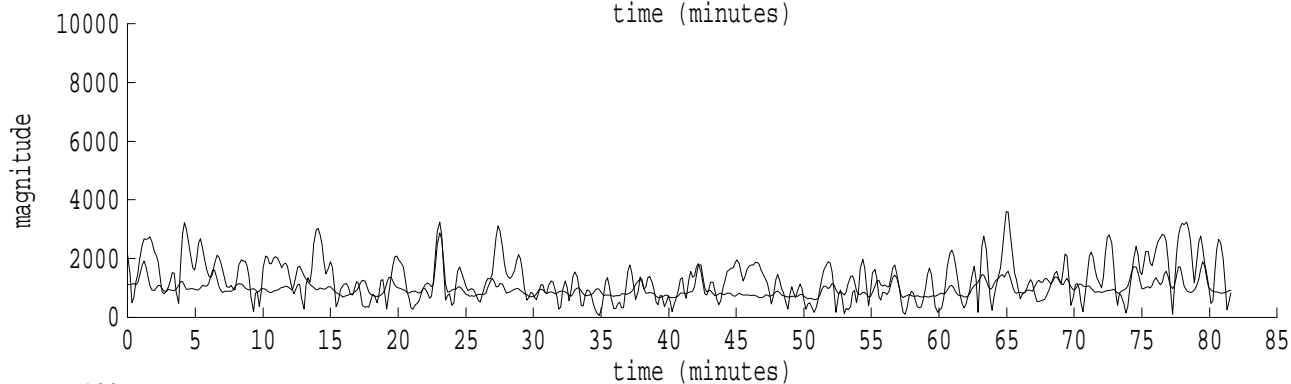

Heard Island - Mawson File: m0290307.sam Ch. 1 Julian:029:03:07:58

fft size: 16384
overlap: 7/8
sw_hamm: 1
sample rate: 228 Hz
bin width: 0.0139 Hz
int time: 71.86 sec
bin freq: 56.917 Hz
threshold: 2.50
r_max: 5380
c rms: 2668
n (rms): 29
offset: -6
pkr median: 1709
ave median: 988
nor median: 988
sdv median: 281
n median: 535
peak snr: 14.7 dB
c snr: 8.6 dB
sw_line: 1
sw_theta: 1
freq: 56.9170 Hz
ship spd: -2.181 m/s
-4.241 knts