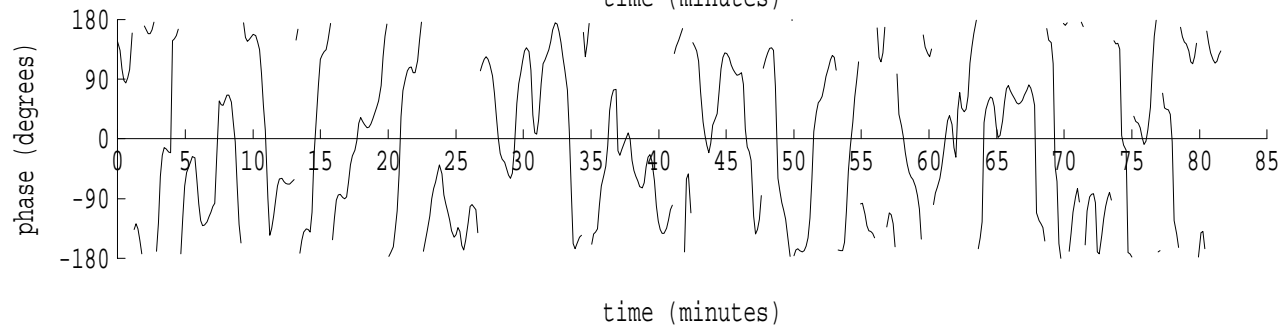

Heard Island - Mawson File: m0290007.sam Ch. 1 Julian:029:00:08:03

fft size: 16384
overlap: 7/8
sw_hamm: 1
sample rate: 228 Hz
bin width: 0.0139 Hz
int time: 71.86 sec
bin freq: 57.028 Hz
threshold: 2.50
r_max: 7627
c rms: 3566
n (rms): 20
offset: 2
pkr median: 2396
ave median: 1421
nor median: 1421
sdv median: 393
n median: 541
peak snr: 14.6 dB
c snr: 8.0 dB
sw_line: 1
sw_theta: 1
freq: 57.0266 Hz
ship spd: 0.700 m/s
1.361 knts