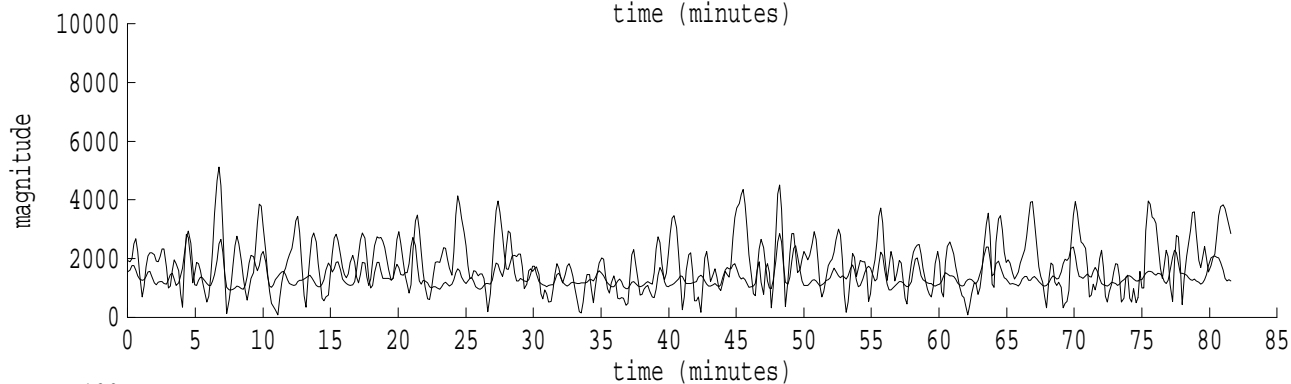

Heard Island - Mawson File: m0290007.sam Ch. 1 Julian:029:00:08:03

fft size: 16384
overlap: 7/8
sw_hamm: 1
sample rate: 228 Hz
bin width: 0.0139 Hz
int time: 71.86 sec
bin freq: 57.028 Hz
threshold: 2.50
r_max: 7627
c rms: 3566
n (rms): 20
offset: 2
pkr median: 2396
ave median: 1421
nor median: 1421
sdv median: 393
n median: 541
peak snr: 14.6 dB
c snr: 8.0 dB
sw_line: 1
sw_theta: 1
freq: 57.0266 Hz
ship spd: 0.700 m/s
1.361 knts