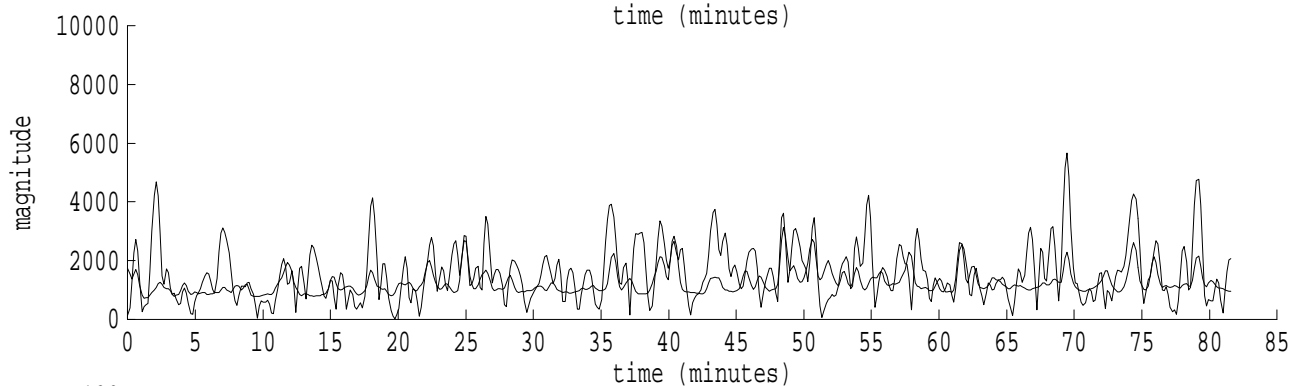

Heard Island - Mawson File: m0282107.sam Ch. 1 Julian:028:21:08:03

fft size: 16384
overlap: 7/8
sw_hamm: 1
sample rate: 228 Hz
bin width: 0.0139 Hz
int time: 71.86 sec
bin freq: 56.875 Hz
threshold: 2.50
r_max: 9277
c rms: 3170
n (rms): 36
offset: -9
pkr median: 2127
ave median: 1252
nor median: 1257
sdv median: 399
n median: 533
peak snr: 17.4 dB
c snr: 8.0 dB
sw_line: 1
sw_theta: 1
freq: 56.8748 Hz
ship spd: -3.291 m/s
-6.400 knts