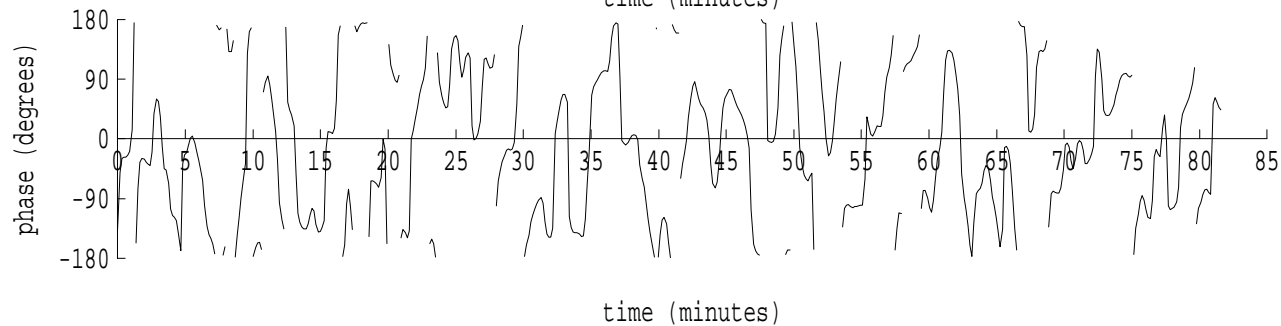

Heard Island - Mawson File: m0282107.sam Ch. 1 Julian:028:21:08:03

fft size: 16384
overlap: 7/8
sw_hamm: 1
sample rate: 228 Hz
bin width: 0.0139 Hz
int time: 71.86 sec
bin freq: 56.875 Hz
threshold: 2.50
r_max: 9277
c rms: 3170
n (rms): 36
offset: -9
pkr median: 2127
ave median: 1252
nor median: 1257
sdv median: 399
n median: 533
peak snr: 17.4 dB
c snr: 8.0 dB
sw_line: 1
sw_theta: 1
freq: 56.8748 Hz
ship spd: -3.291 m/s
-6.400 knts