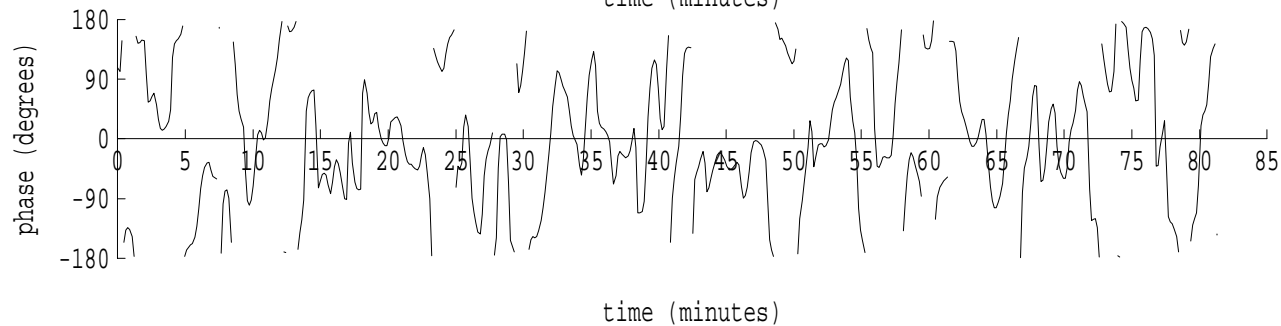

Heard Island - Mawson File: m0281807.sam Ch. 1 Julian:028:18:08:09

fft size: 16384
overlap: 7/8
sw_hamm: 1
sample rate: 228 Hz
bin width: 0.0139 Hz
int time: 71.86 sec
bin freq: 57.111 Hz
threshold: 2.50
r_max: 9206
c rms: 3784
n (rms): 24
offset: 8
pkr median: 2906
ave median: 1318
nor median: 1318
sdv median: 420
n median: 536
peak snr: 16.9 dB
c snr: 9.2 dB
sw_line: 1
sw_theta: 1
freq: 57.1104 Hz
ship spd: 2.901 m/s
5.641 knts