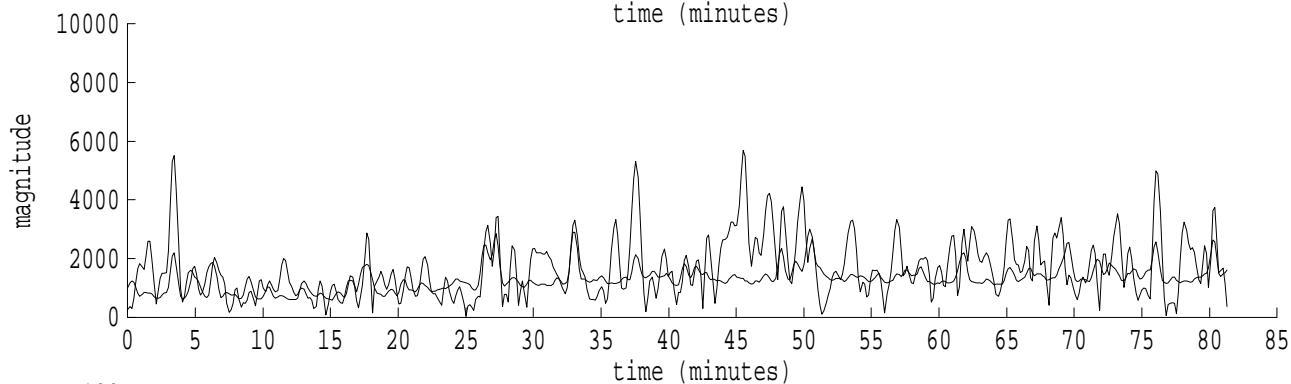

Heard Island - Mawson File: m0281807.sam Ch. 1 Julian:028:18:08:09

fft size: 16384
overlap: 7/8
sw_hamm: 1
sample rate: 228 Hz
bin width: 0.0139 Hz
int time: 71.86 sec
bin freq: 57.111 Hz
threshold: 2.50
r_max: 9206
c rms: 3784
n (rms): 24
offset: 8
pkr median: 2906
ave median: 1318
nor median: 1318
sdv median: 420
n median: 536
peak snr: 16.9 dB
c snr: 9.2 dB
sw_line: 1
sw_theta: 1
freq: 57.1104 Hz
ship spd: 2.901 m/s
5.641 knts