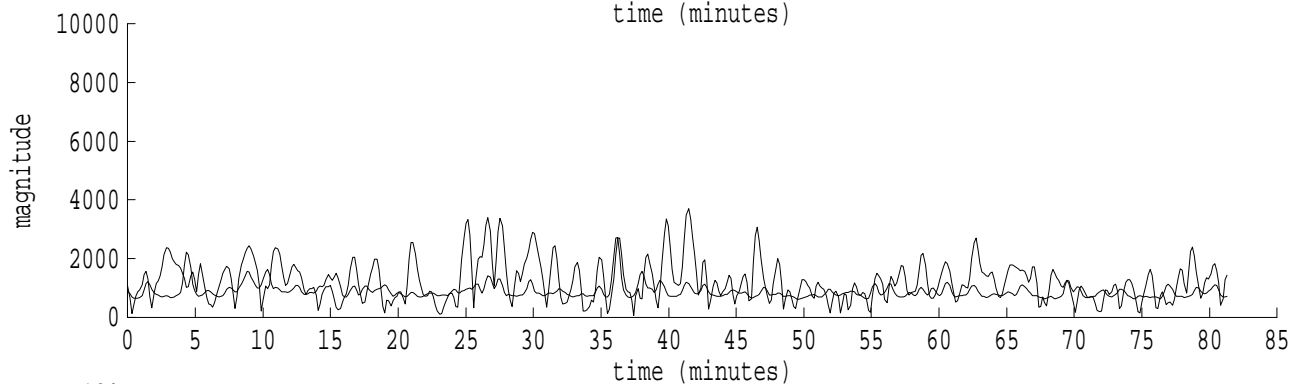

Heard Island - Mawson File: m0281507.sam Ch. 1 Julian:028:15:08:09

fft size: 16384
overlap: 7/8
sw_hamm: 1
sample rate: 228 Hz
bin width: 0.0139 Hz
int time: 71.86 sec
bin freq: 57.056 Hz
threshold: 2.50
r_max: 5015
c rms: 2630
n (rms): 45
offset: 4
pkr median: 1305
ave median: 890
nor median: 891
sdv median: 249
n median: 524
peak snr: 15.0 dB
c snr: 9.4 dB
sw_line: 1
sw_theta: 1
freq: 57.0561 Hz
ship spd: 1.474 m/s
2.867 knts