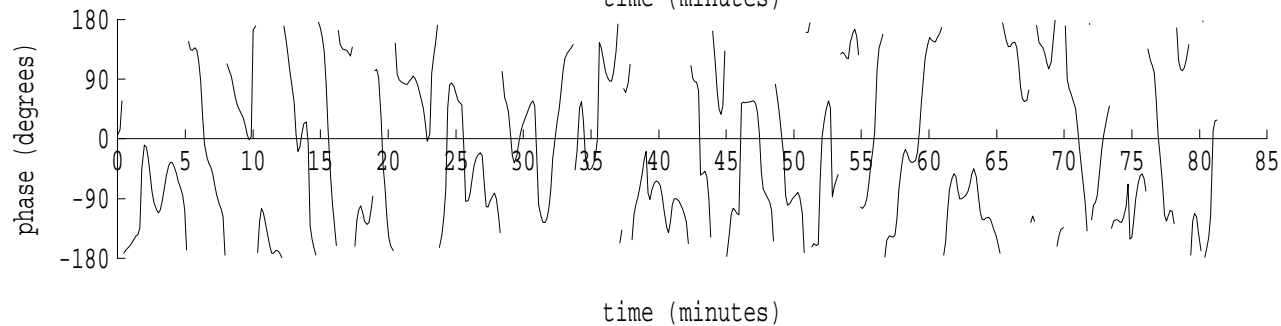

Heard Island - Mawson File: m0281507.sam Ch. 1 Julian:028:15:08:09

fft size: 16384
overlap: 7/8
sw_hamm: 1
sample rate: 228 Hz
bin width: 0.0139 Hz
int time: 71.86 sec
bin freq: 57.056 Hz
threshold: 2.50
r_max: 5015
c rms: 2630
n (rms): 45
offset: 4
pkr median: 1305
ave median: 890
nor median: 891
sdv median: 249
n median: 524
peak snr: 15.0 dB
c snr: 9.4 dB
sw_line: 1
sw_theta: 1
freq: 57.0561 Hz
ship spd: 1.474 m/s
2.867 knts