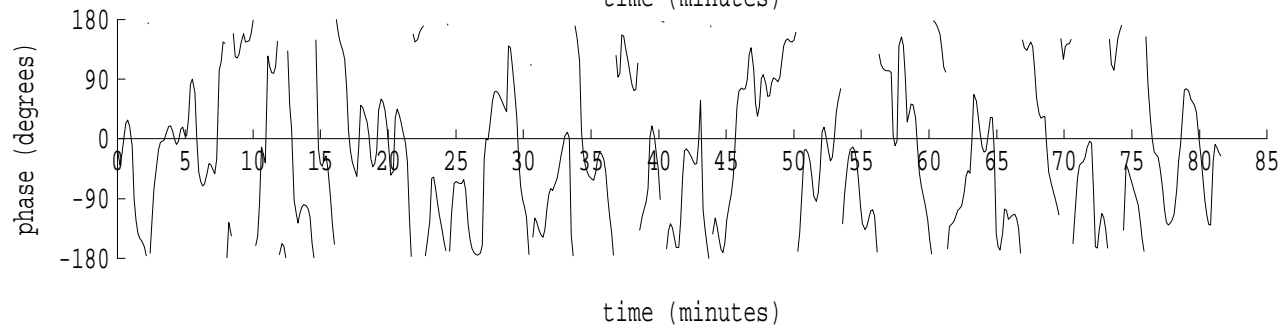

Heard Island - Mawson File: m0281207.sam Ch. 1 Julian:028:12:07:47

fft size: 16384
overlap: 7/8
sw_hamm: 1
sample rate: 228 Hz
bin width: 0.0139 Hz
int time: 71.86 sec
bin freq: 57.125 Hz
threshold: 2.50
r_max: 4952
c rms: 811
n (rms): 39
offset: 9
pkr median: 1486
ave median: 123
nor median: 120
sdv median: 164
n median: 531
peak snr: 32.3 dB
c snr: 16.6 dB
sw_line: 1
sw_theta: 1
freq: 57.1277 Hz
ship spd: 3.356 m/s
6.525 knts