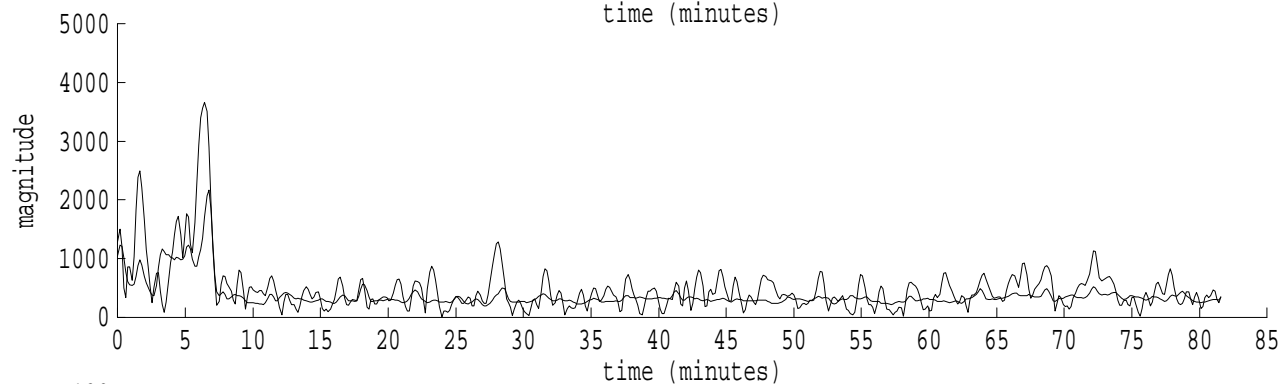

Heard Island - Mawson File: m0280907.sam Ch. 1 Julian:028:09:07:52

fft size: 16384
overlap: 7/8
sw_hamm: 1
sample rate: 228 Hz
bin width: 0.0139 Hz
int time: 71.86 sec
bin freq: 57.070 Hz
threshold: 2.50
r_max: 4941
c rms: 1698
n (rms): 23
offset: 5
pkr median: 2166
ave median: 376
nor median: 376
sdv median: 231
n median: 541
peak snr: 22.4 dB
c snr: 13.1 dB
sw_line: 1
sw_theta: 1
freq: 57.0739 Hz
ship spd: 1.941 m/s
3.775 knts