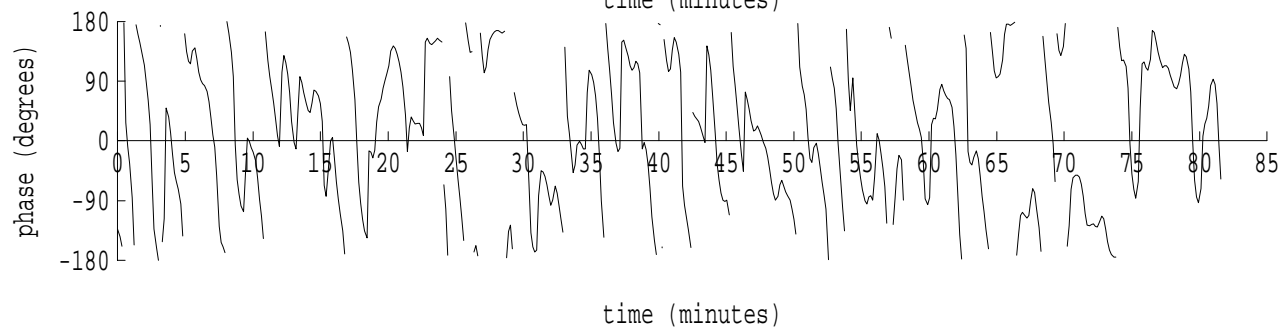

Heard Island - Mawson File: m0280907.sam Ch. 1 Julian:028:09:07:52

fft size: 16384
overlap: 7/8
sw_hamm: 1
sample rate: 228 Hz
bin width: 0.0139 Hz
int time: 71.86 sec
bin freq: 57.070 Hz
threshold: 2.50
r_max: 4941
c rms: 1698
n (rms): 23
offset: 5
pkr median: 2166
ave median: 376
nor median: 376
sdv median: 231
n median: 541
peak snr: 22.4 dB
c snr: 13.1 dB
sw_line: 1
sw_theta: 1
freq: 57.0739 Hz
ship spd: 1.941 m/s
3.775 knts