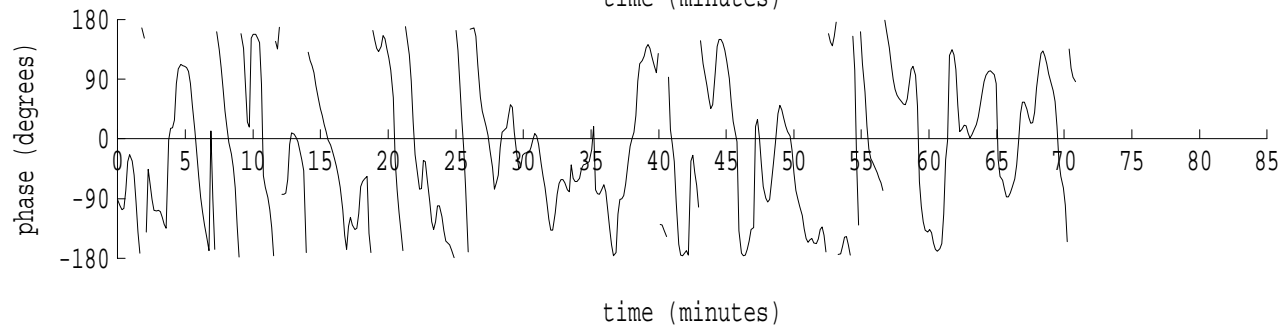

Heard Island - Mawson File: m0280317.sam Ch. 1 Julian:028:03:18:36

fft size: 16384
overlap: 7/8
sw_hamm: 1
sample rate: 228 Hz
bin width: 0.0139 Hz
int time: 71.86 sec
bin freq: 56.903 Hz
threshold: 2.50
r_max: 14246
c rms: 5177
n (rms): 27
offset: -7
pkr median: 4230
ave median: 1227
nor median: 1218
sdv median: 818
n median: 467
peak snr: 21.4 dB
c snr: 12.6 dB
sw_line: 1
sw_theta: 1
freq: 56.9050 Hz
ship spd: -2.497 m/s
-4.855 knts