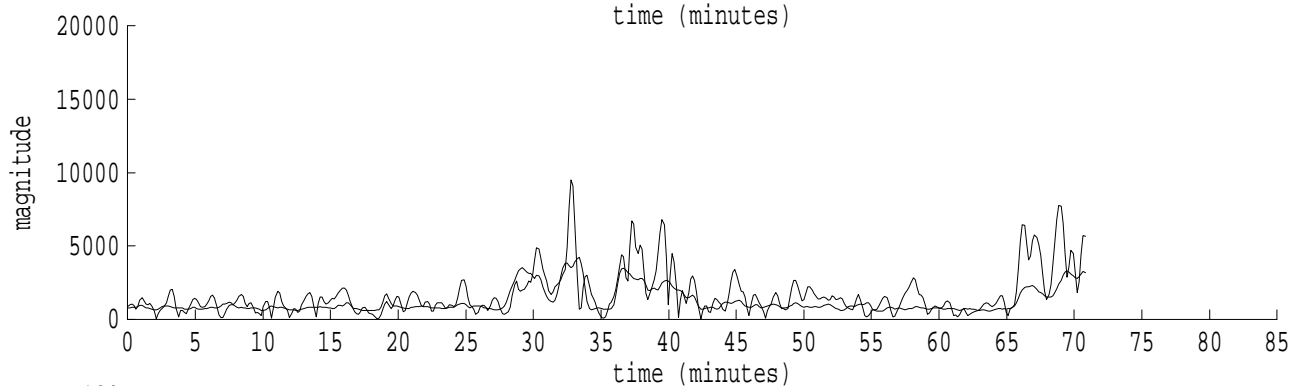

Heard Island - Mawson File: m0280317.sam Ch. 1 Julian:028:03:18:36

fft size: 16384
overlap: 7/8
sw_hamm: 1
sample rate: 228 Hz
bin width: 0.0139 Hz
int time: 71.86 sec
bin freq: 56.903 Hz
threshold: 2.50
r_max: 14246
c rms: 5177
n (rms): 27
offset: -7
pkr median: 4230
ave median: 1227
nor median: 1218
sdv median: 818
n median: 467
peak snr: 21.4 dB
c snr: 12.6 dB
sw_line: 1
sw_theta: 1
freq: 56.9050 Hz
ship spd: -2.497 m/s
-4.855 knts