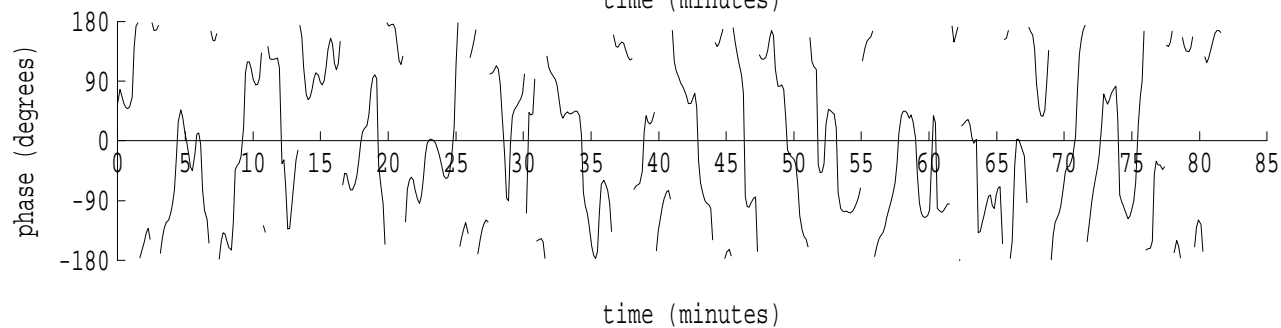

Heard Island - Mawson File: m0272107.sam Ch. 1 Julian:027:21:07:58

fft size: 16384  
overlap: 7/8  
sw\_hamm: 1  
sample rate: 228 Hz  
bin width: 0.0139 Hz  
int time: 71.86 sec  
bin freq: 56.986 Hz  
threshold: 2.50  
r\_max: 18062  
c rms: 8171  
n (rms): 28  
offset: -1  
pkr median: 5406  
ave median: 2960  
nor median: 2955  
sdv median: 1069  
n median: 539  
peak snr: 15.7 dB  
c snr: 8.8 dB  
sw\_line: 1  
sw\_theta: 1  
freq: 56.9850 Hz  
ship spd: -0.395 m/s  
-0.768 knts