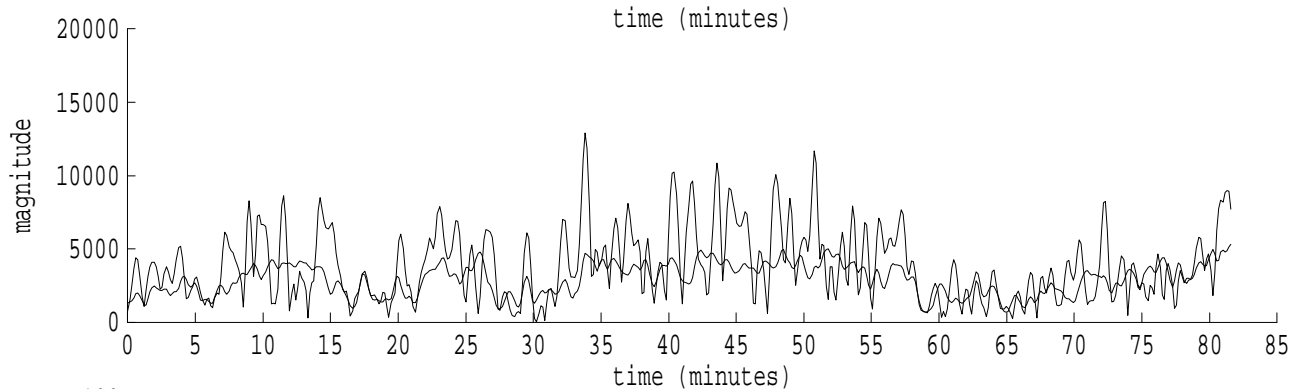

Heard Island - Mawson File: m0272107.sam Ch. 1 Julian:027:21:07:58

fft size: 16384  
overlap: 7/8  
sw\_hamm: 1  
sample rate: 228 Hz  
bin width: 0.0139 Hz  
int time: 71.86 sec  
bin freq: 56.986 Hz  
threshold: 2.50  
r\_max: 18062  
c rms: 8171  
n (rms): 28  
offset: -1  
pkr median: 5406  
ave median: 2960  
nor median: 2955  
sdv median: 1069  
n median: 539  
peak snr: 15.7 dB  
c snr: 8.8 dB  
sw\_line: 1  
sw\_theta: 1  
freq: 56.9850 Hz  
ship spd: -0.395 m/s  
-0.768 knts