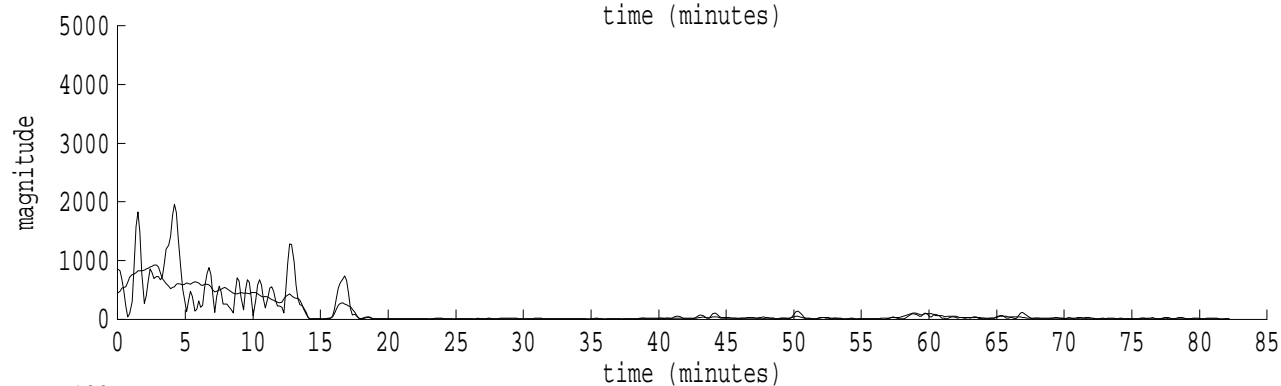

Heard Island - Mawson File: m0271807.sam Ch. 1 Julian:027:18:07:25

fft size: 16384
overlap: 7/8
sw_hamm: 1
sample rate: 228 Hz
bin width: 0.0139 Hz
int time: 71.86 sec
bin freq: 56.875 Hz
threshold: 2.50
r_max: 2456
c rms: 806
n (rms): 27
offset: -9
pkr median: 866
ave median: 110
nor median: 108
sdv median: 207
n median: 540
peak snr: 27.1 dB
c snr: 17.4 dB
sw_line: 1
sw_theta: 1
freq: 56.8732 Hz
ship spd: -3.333 m/s
-6.481 knts