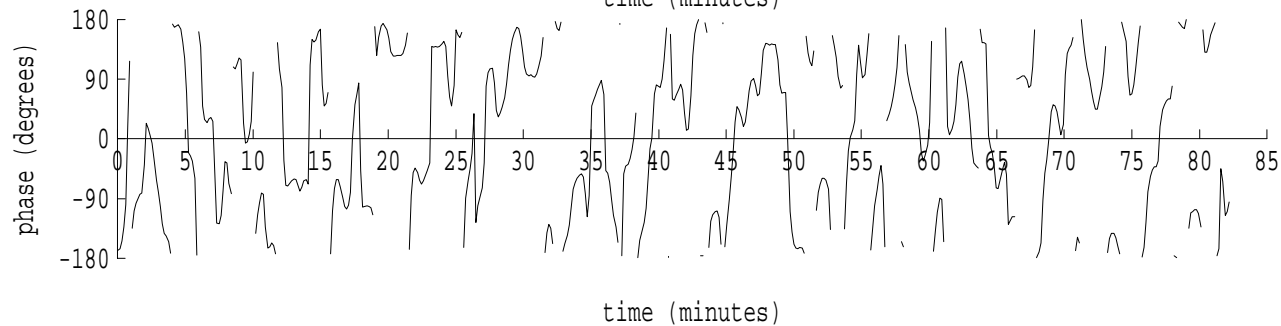

Heard Island - Mawson File: m0271807.sam Ch. 1 Julian:027:18:07:25

fft size: 16384
overlap: 7/8
sw_hamm: 1
sample rate: 228 Hz
bin width: 0.0139 Hz
int time: 71.86 sec
bin freq: 56.875 Hz
threshold: 2.50
r_max: 2456
c rms: 806
n (rms): 27
offset: -9
pkr median: 866
ave median: 110
nor median: 108
sdv median: 207
n median: 540
peak snr: 27.1 dB
c snr: 17.4 dB
sw_line: 1
sw_theta: 1
freq: 56.8732 Hz
ship spd: -3.333 m/s
-6.481 knts