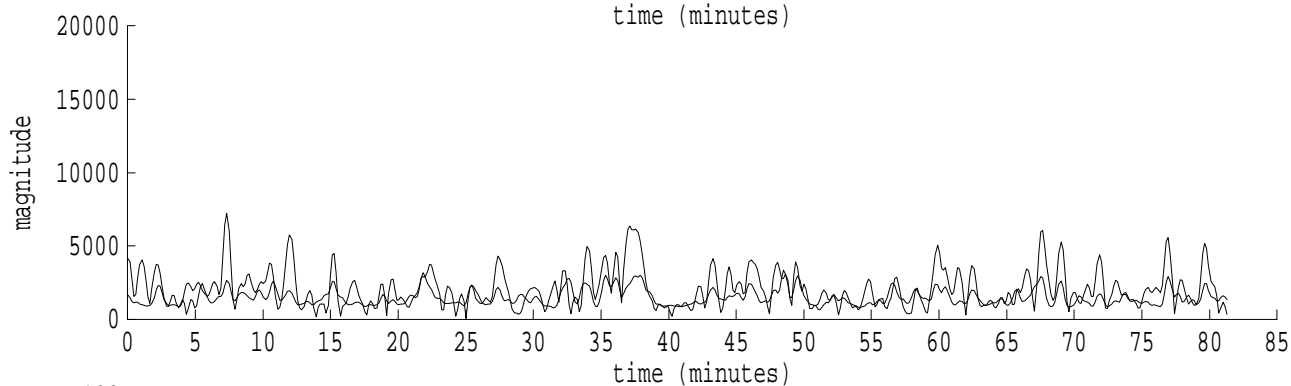

Heard Island - Mawson File: m0271507.sam Ch. 1 Julian:027:15:08:14

fft size: 16384
overlap: 7/8
sw_hamm: 1
sample rate: 228 Hz
bin width: 0.0139 Hz
int time: 71.86 sec
bin freq: 56.944 Hz
threshold: 2.50
r_max: 10595
c rms: 4511
n (rms): 21
offset: -4
pkr median: 2987
ave median: 1522
nor median: 1525
sdv median: 536
n median: 538
peak snr: 16.8 dB
c snr: 9.4 dB
sw_line: 1
sw_theta: 1
freq: 56.9431 Hz
ship spd: -1.496 m/s
-2.908 knts