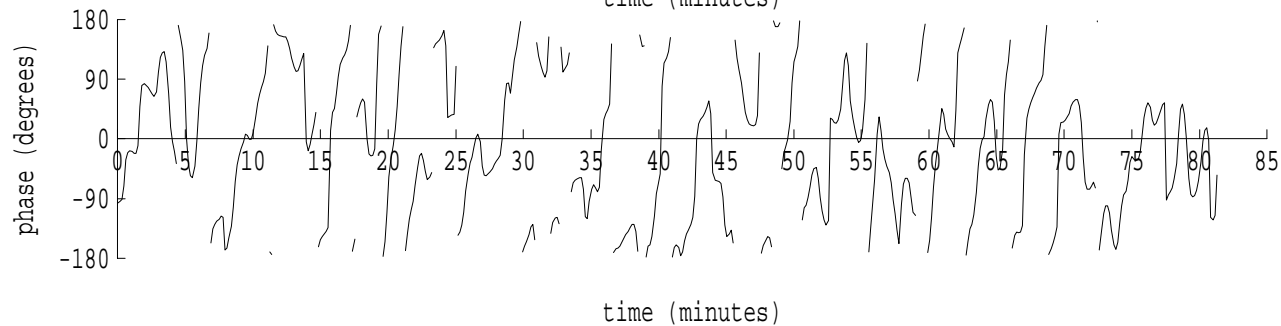

Heard Island - Mawson File: m0271507.sam Ch. 1 Julian:027:15:08:14

fft size: 16384
overlap: 7/8
sw_hamm: 1
sample rate: 228 Hz
bin width: 0.0139 Hz
int time: 71.86 sec
bin freq: 56.944 Hz
threshold: 2.50
r_max: 10595
c rms: 4511
n (rms): 21
offset: -4
pkr median: 2987
ave median: 1522
nor median: 1525
sdv median: 536
n median: 538
peak snr: 16.8 dB
c snr: 9.4 dB
sw_line: 1
sw_theta: 1
freq: 56.9431 Hz
ship spd: -1.496 m/s
-2.908 knts