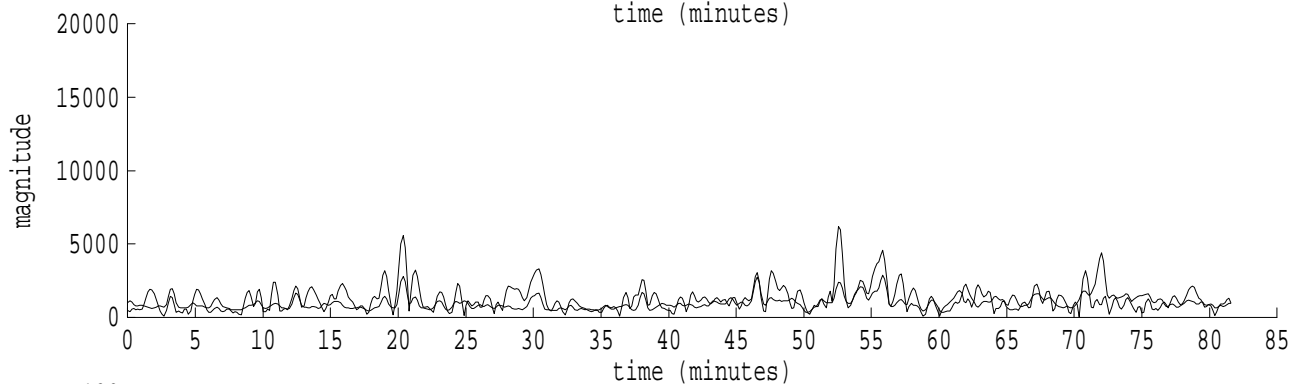

Heard Island - Mawson File: m0270607.sam Ch. 1 Julian:027:06:08:03

fft size: 16384
overlap: 7/8
sw_hamm: 1
sample rate: 228 Hz
bin width: 0.0139 Hz
int time: 71.86 sec
bin freq: 56.889 Hz
threshold: 2.50
r_max: 10851
c rms: 2439
n (rms): 30
offset: -8
pkr median: 4381
ave median: 1004
nor median: 1009
sdv median: 496
n median: 537
peak snr: 20.6 dB
c snr: 7.7 dB
sw_line: 1
sw_theta: 1
freq: 56.8874 Hz
ship spd: -2.960 m/s
-5.756 knts