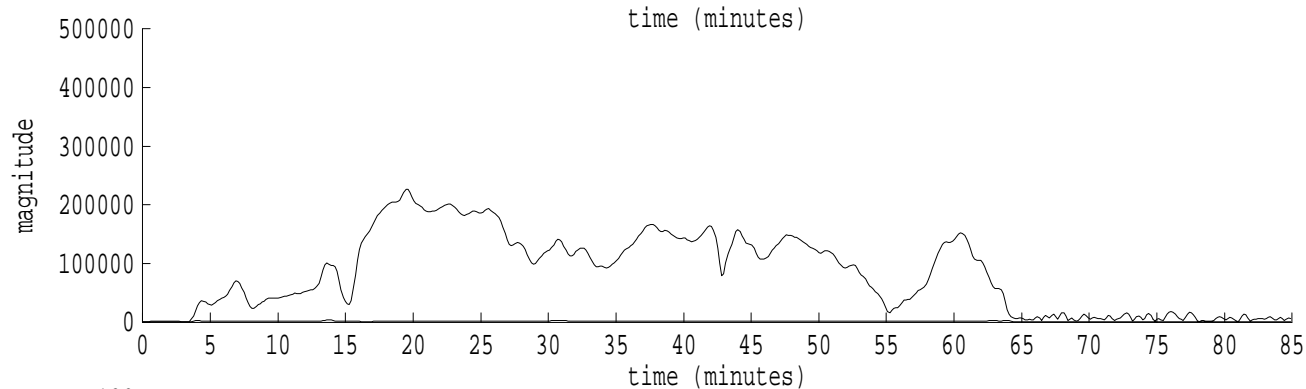

Heard Island - Kerguelen Island File: k0271500.sam Ch. 1 Julian:027:15:01:48

fft size: 16384
overlap: 7/8
sw_hamm: 1
sample rate: 228 Hz
bin width: 0.0139 Hz
int time: 71.86 sec
bin freq: 57.014 Hz
threshold: 2.50
r_max: 226920
c rms: 108584
n (rms): 539
offset: 1
pkr median: 1856
ave median: 1596
nor median: 902
sdv median: 102
n median: 37
peak snr: 48.0 dB
c snr: 41.6 dB
sw_line: 1
sw_theta: 1
freq: 57.0129 Hz
ship spd: 0.338 m/s
0.657 knts