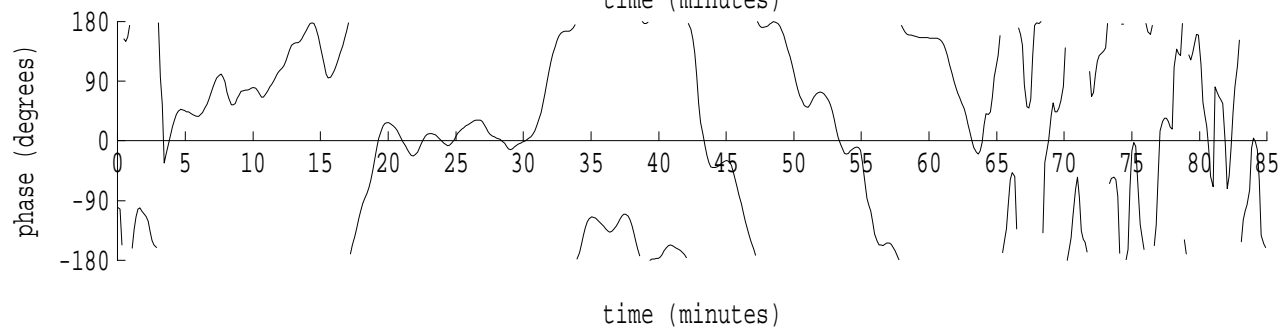

Heard Island - Kerguelen Island File: k0271500.sam Ch. 1 Julian:027:15:01:48

fft size: 16384
overlap: 7/8
sw_hamm: 1
sample rate: 228 Hz
bin width: 0.0139 Hz
int time: 71.86 sec
bin freq: 57.014 Hz
threshold: 2.50
r_max: 226920
c rms: 108584
n (rms): 539
offset: 1
pkr median: 1856
ave median: 1596
nor median: 902
sdv median: 102
n median: 37
peak snr: 48.0 dB
c snr: 41.6 dB
sw_line: 1
sw_theta: 1
freq: 57.0129 Hz
ship spd: 0.338 m/s
0.657 knts