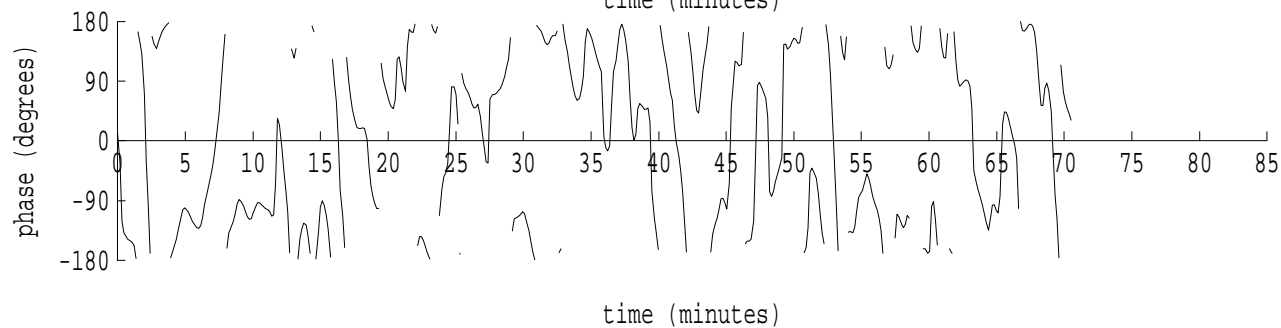

Heard Island - Kerguelen Island File: k0270302.sam Ch. 1 Julian:027:03:03:26

fft size: 16384  
overlap: 7/8  
sw\_hamm: 1  
sample rate: 228 Hz  
bin width: 0.0139 Hz  
int time: 71.86 sec  
bin freq: 56.986 Hz  
threshold: 2.50  
r\_max: 177057  
c rms: 61395  
n (rms): 156  
offset: -1  
pkr median: 1603  
ave median: 803  
nor median: 665  
sdv median: 147  
n median: 347  
peak snr: 48.5 dB  
c snr: 39.3 dB  
sw\_line: 1  
sw\_theta: 1  
freq: 56.9900 Hz  
ship spd: -0.262 m/s  
-0.509 knts