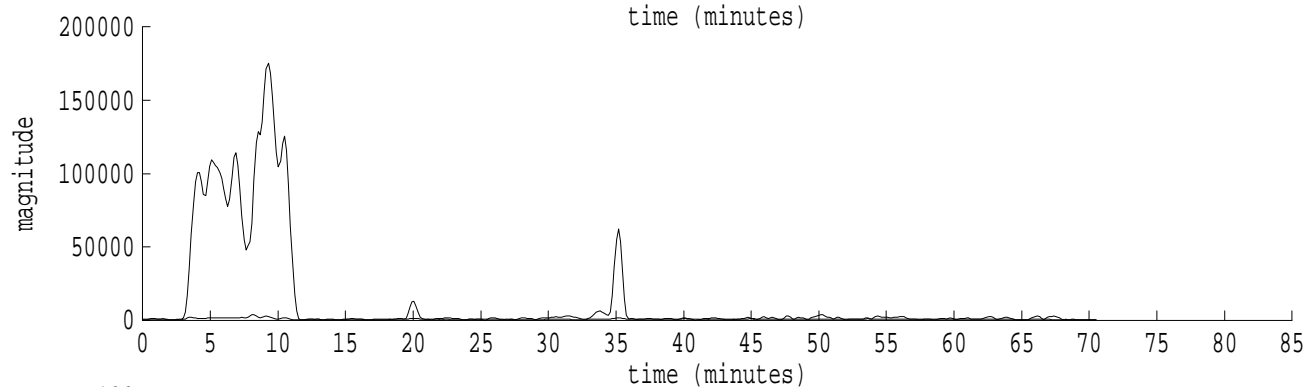

Heard Island - Kerguelen Island File: k0270302.sam Ch. 1 Julian:027:03:03:26

fft size: 16384  
overlap: 7/8  
sw\_hamm: 1  
sample rate: 228 Hz  
bin width: 0.0139 Hz  
int time: 71.86 sec  
bin freq: 56.986 Hz  
threshold: 2.50  
r\_max: 177057  
c rms: 61395  
n (rms): 156  
offset: -1  
pkr median: 1603  
ave median: 803  
nor median: 665  
sdv median: 147  
n median: 347  
peak snr: 48.5 dB  
c snr: 39.3 dB  
sw\_line: 1  
sw\_theta: 1  
freq: 56.9900 Hz  
ship spd: -0.262 m/s  
-0.509 knts