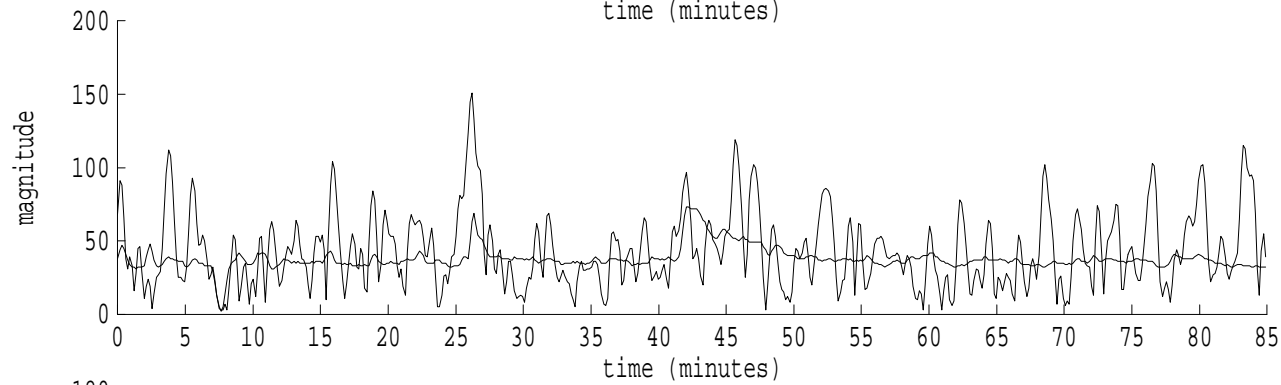

Heard Island - Cory Chouet (Truncated) File: h0290900.sam Ch. 1 Julian:029:09:00:54

fft size: 16384
overlap: 7/8
sw_hamm: 1
sample rate: 228 Hz
bin width: 0.0139 Hz
int time: 71.86 sec
bin freq: 57.000 Hz
threshold: 2.50
r_max: 197
c rms: 103
n (rms): 25
offset: 0
pkr median: 73
ave median: 36
nor median: 36
sdv median: 6
n median: 939
peak snr: 14.6 dB
c snr: 9.0 dB
sw_line: 1
sw_theta: 1
freq: 56.9986 Hz
ship spd: -0.036 m/s
-0.070 knts