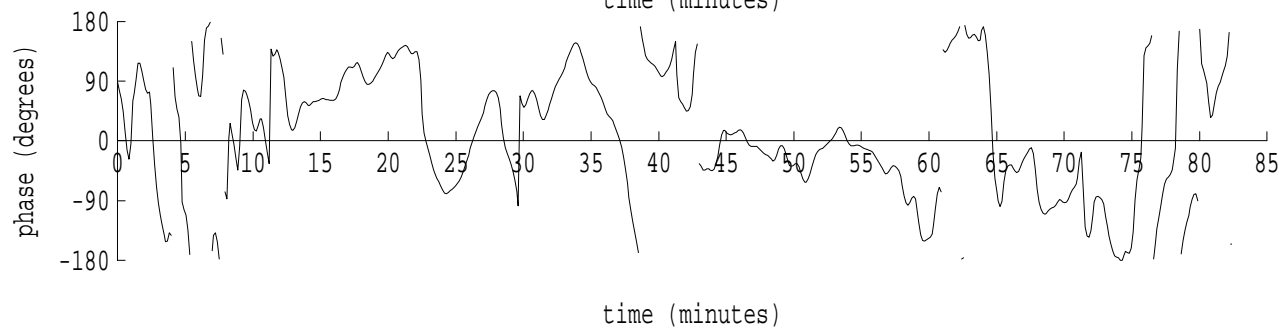

Heard Island - Ascension (PAFB2) File: run13r3.sam Ch. 2 Julian:338:15:45:39

fft size: 16384  
overlap: 7/8  
sw\_hamm: 1  
sample rate: 250 Hz  
bin width: 0.0153 Hz  
int time: 65.54 sec  
bin freq: 57.053 Hz  
threshold: 2.50  
r\_max: 16601  
c rms: 7728  
n (rms): 450  
offset: 3  
pkr median: 1112  
ave median: 1111  
nor median: 1234  
sdv median: 246  
n median: 191  
peak snr: 22.6 dB  
c snr: 15.9 dB  
sw\_line: 1  
sw\_theta: 1  
freq: 57.0573 Hz  
ship spd: 1.506 m/s  
2.928 knts

Heard Island - Ascension (PAFB2) File: run13r3.sam Ch. 3 Julian:338:15:45:39

fft size: 16384  
overlap: 7/8  
sw\_hamm: 1  
sample rate: 250 Hz  
bin width: 0.0153 Hz  
int time: 65.54 sec  
bin freq: 57.053 Hz  
threshold: 2.50  
r\_max: 25741  
c rms: 10440  
n (rms): 486  
offset: 3  
pkr median: 720  
ave median: 779  
nor median: 825  
sdv median: 127  
n median: 139  
peak snr: 29.9 dB  
c snr: 22.0 dB  
sw\_line: 1  
sw\_theta: 1  
freq: 57.0572 Hz  
ship spd: 1.504 m/s  
2.925 knts

Heard Island - Ascension (PAFB2) File: run13r3.sam Ch. 5 Julian:338:15:45:39

fft size: 16384  
overlap: 7/8  
sw\_hamm: 1  
sample rate: 250 Hz  
bin width: 0.0153 Hz  
int time: 65.54 sec  
bin freq: 57.053 Hz  
threshold: 2.50  
r\_max: 274622  
c rms: 119933  
n (rms): 513  
offset: 3  
pkr median: 876  
ave median: 872  
nor median: 943  
sdv median: 116  
n median: 100  
peak snr: 49.3 dB  
c snr: 42.1 dB  
sw\_line: 1  
sw\_theta: 1  
freq: 57.0572 Hz  
ship spd: 1.504 m/s  
2.924 knts

Heard Island - Ascension (PAFB2) File: run13r3.sam Ch. 6 Julian:338:15:45:39

fft size: 16384  
overlap: 7/8  
sw\_hamm: 1  
sample rate: 250 Hz  
bin width: 0.0153 Hz  
int time: 65.54 sec  
bin freq: 57.053 Hz  
threshold: 2.50  
r\_max: 150801  
c rms: 65268  
n (rms): 521  
offset: 3  
pkr median: 491  
ave median: 448  
nor median: 452  
sdv median: 23  
n median: 92  
peak snr: 50.5 dB  
c snr: 43.2 dB  
sw\_line: 1  
sw\_theta: 1  
freq: 57.0571 Hz  
ship spd: 1.500 m/s  
2.916 knts