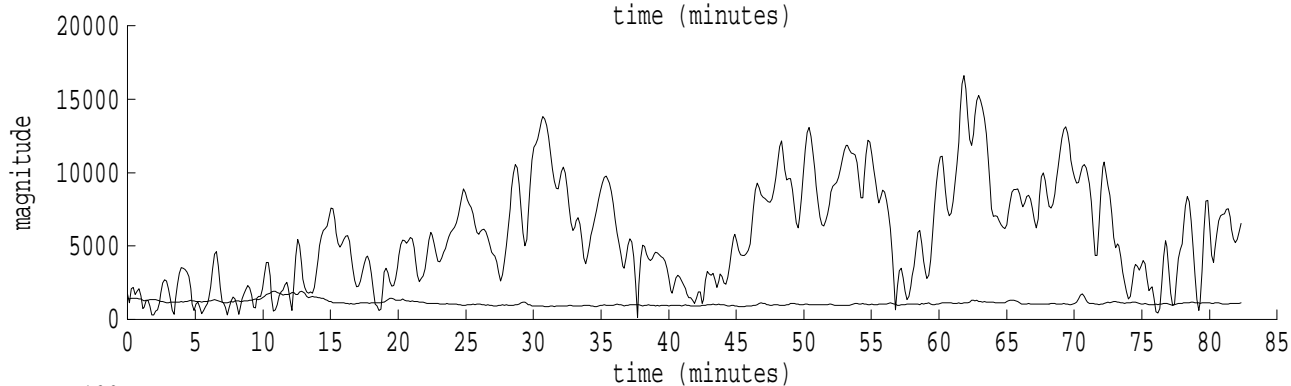

Heard Island - Ascension (PAFB2) File: run13r3.sam Ch. 2 Julian:338:15:45:39

fft size: 16384  
overlap: 7/8  
sw\_hamm: 1  
sample rate: 250 Hz  
bin width: 0.0153 Hz  
int time: 65.54 sec  
bin freq: 57.053 Hz  
threshold: 2.50  
r\_max: 16601  
c rms: 7728  
n (rms): 450  
offset: 3  
pkr median: 1112  
ave median: 1111  
nor median: 1234  
sdv median: 246  
n median: 191  
peak snr: 22.6 dB  
c snr: 15.9 dB  
sw\_line: 1  
sw\_theta: 1  
freq: 57.0573 Hz  
ship spd: 1.506 m/s  
2.928 knts

Heard Island - Ascension (PAFB2) File: run13r3.sam Ch. 3 Julian:338:15:45:39

fft size: 16384  
overlap: 7/8  
sw\_hamm: 1  
sample rate: 250 Hz  
bin width: 0.0153 Hz  
int time: 65.54 sec  
bin freq: 57.053 Hz  
threshold: 2.50  
r\_max: 25741  
c rms: 10440  
n (rms): 486  
offset: 3  
pkr median: 720  
ave median: 779  
nor median: 825  
sdv median: 127  
n median: 139  
peak snr: 29.9 dB  
c snr: 22.0 dB  
sw\_line: 1  
sw\_theta: 1  
freq: 57.0572 Hz  
ship spd: 1.504 m/s  
2.925 knts

Heard Island - Ascension (PAFB2) File: run13r3.sam Ch. 5 Julian:338:15:45:39

fft size: 16384  
overlap: 7/8  
sw\_hamm: 1  
sample rate: 250 Hz  
bin width: 0.0153 Hz  
int time: 65.54 sec  
bin freq: 57.053 Hz  
threshold: 2.50  
r\_max: 274622  
c rms: 119933  
n (rms): 513  
offset: 3  
pkr median: 876  
ave median: 872  
nor median: 943  
sdv median: 116  
n median: 100  
peak snr: 49.3 dB  
c snr: 42.1 dB  
sw\_line: 1  
sw\_theta: 1  
freq: 57.0572 Hz  
ship spd: 1.504 m/s  
2.924 knts

Heard Island - Ascension (PAFB2) File: run13r3.sam Ch. 6 Julian:338:15:45:39

fft size: 16384  
overlap: 7/8  
sw\_hamm: 1  
sample rate: 250 Hz  
bin width: 0.0153 Hz  
int time: 65.54 sec  
bin freq: 57.053 Hz  
threshold: 2.50  
r\_max: 150801  
c rms: 65268  
n (rms): 521  
offset: 3  
pkr median: 491  
ave median: 448  
nor median: 452  
sdv median: 23  
n median: 92  
peak snr: 50.5 dB  
c snr: 43.2 dB  
sw\_line: 1  
sw\_theta: 1  
freq: 57.0571 Hz  
ship spd: 1.500 m/s  
2.916 knts