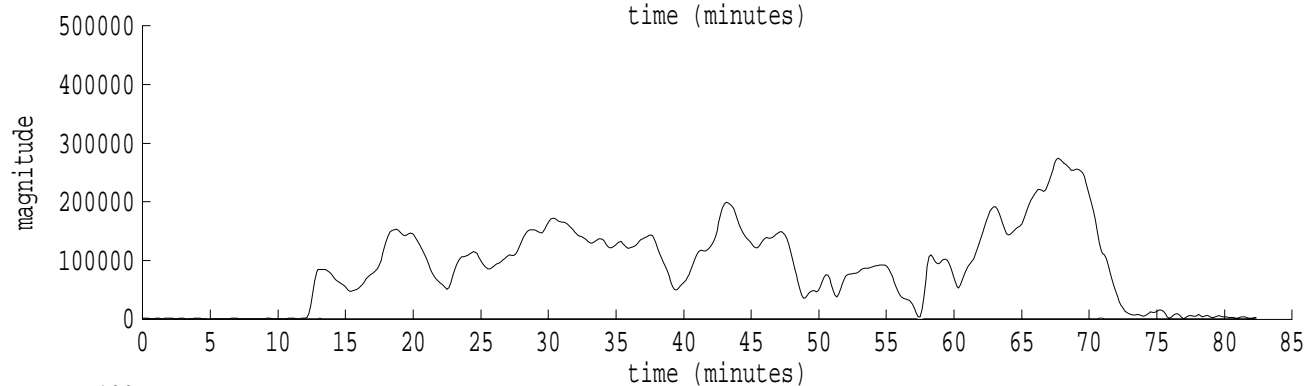

Heard Island - Ascension (PAFB2) File: run13r3.sam Ch. 5 Julian:338:15:45:39

fft size: 16384
overlap: 7/8
sw_hamm: 1
sample rate: 250 Hz
bin width: 0.0153 Hz
int time: 65.54 sec
bin freq: 57.053 Hz
threshold: 2.50
r_max: 274622
c rms: 119933
n (rms): 513
offset: 3
pkr median: 876
ave median: 872
nor median: 943
sdv median: 116
n median: 100
peak snr: 49.3 dB
c snr: 42.1 dB
sw_line: 1
sw_theta: 1
freq: 57.0572 Hz
ship spd: 1.504 m/s
2.924 knts