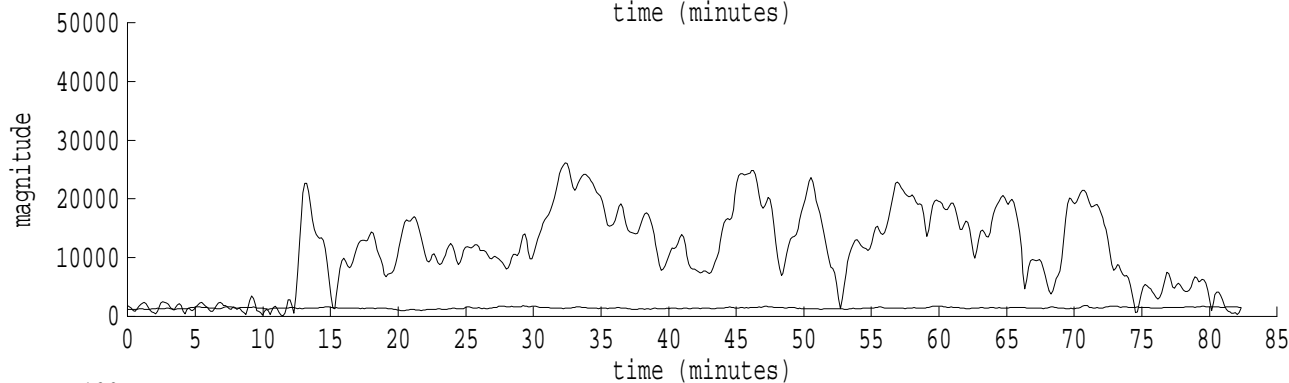

Heard Island - Ascension (PAFB2) File: run13r3.sam Ch. 4 Julian:338:15:45:39

fft size: 16384
overlap: 7/8
sw_hamm: 1
sample rate: 250 Hz
bin width: 0.0153 Hz
int time: 65.54 sec
bin freq: 57.053 Hz
threshold: 2.50
r_max: 26175
c rms: 14793
n (rms): 480
offset: 3
pkr median: 1350
ave median: 1418
nor median: 1419
sdv median: 133
n median: 137
peak snr: 25.3 dB
c snr: 20.4 dB
sw_line: 1
sw_theta: 1
freq: 57.0566 Hz
ship spd: 1.487 m/s
2.892 knts