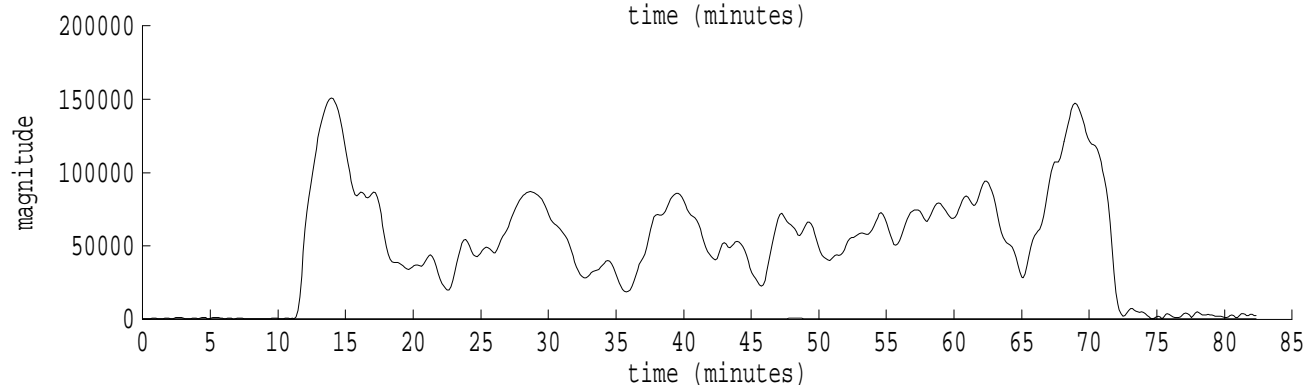

Heard Island - Ascension (PAFB2) File: run13r3.sam Ch. 6 Julian:338:15:45:39

fft size: 16384
overlap: 7/8
sw_hamm: 1
sample rate: 250 Hz
bin width: 0.0153 Hz
int time: 65.54 sec
bin freq: 57.053 Hz
threshold: 2.50
r_max: 150801
c rms: 65268
n (rms): 521
offset: 3
pkr median: 491
ave median: 448
nor median: 452
sdv median: 23
n median: 92
peak snr: 50.5 dB
c snr: 43.2 dB
sw_line: 1
sw_theta: 1
freq: 57.0571 Hz
ship spd: 1.500 m/s
2.916 knts