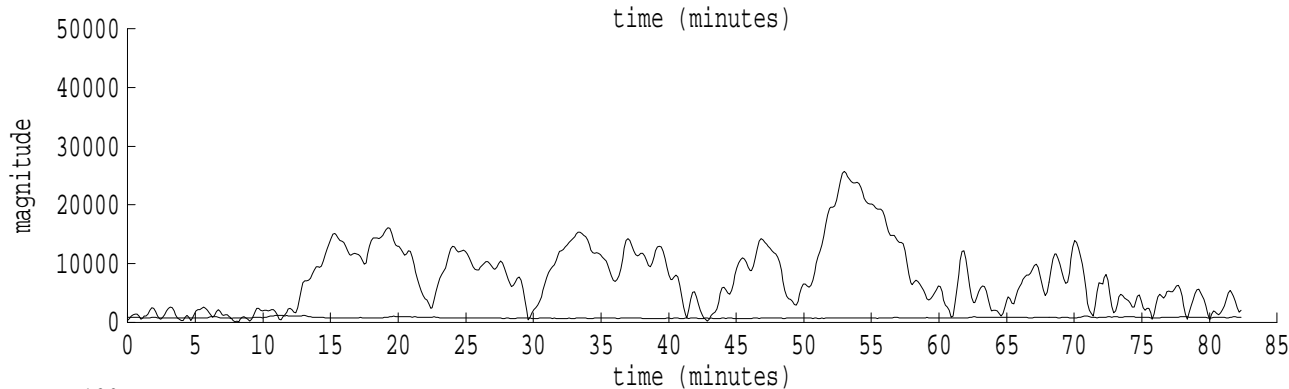

Heard Island - Ascension (PAFB2) File: run13r3.sam Ch. 2 Julian:338:15:45:39

fft size: 16384  
overlap: 7/8  
sw\_hamm: 1  
sample rate: 250 Hz  
bin width: 0.0153 Hz  
int time: 65.54 sec  
bin freq: 57.053 Hz  
threshold: 2.50  
r\_max: 16601  
c rms: 7728  
n (rms): 450  
offset: 3  
pkr median: 1112  
ave median: 1111  
nor median: 1234  
sdv median: 246  
n median: 191  
peak snr: 22.6 dB  
c snr: 15.9 dB  
sw\_line: 1  
sw\_theta: 1  
freq: 57.0573 Hz  
ship spd: 1.506 m/s  
2.928 knts

Heard Island - Ascension (PAFB2) File: run13r3.sam Ch. 3 Julian:338:15:45:39

fft size: 16384  
overlap: 7/8  
sw\_hamm: 1  
sample rate: 250 Hz  
bin width: 0.0153 Hz  
int time: 65.54 sec  
bin freq: 57.053 Hz  
threshold: 2.50  
r\_max: 25741  
c rms: 10440  
n (rms): 486  
offset: 3  
pkr median: 720  
ave median: 779  
nor median: 825  
sdv median: 127  
n median: 139  
peak snr: 29.9 dB  
c snr: 22.0 dB  
sw\_line: 1  
sw\_theta: 1  
freq: 57.0572 Hz  
ship spd: 1.504 m/s  
2.925 knts

Heard Island - Ascension (PAFB2) File: run13r3.sam Ch. 5 Julian:338:15:45:39

fft size: 16384  
overlap: 7/8  
sw\_hamm: 1  
sample rate: 250 Hz  
bin width: 0.0153 Hz  
int time: 65.54 sec  
bin freq: 57.053 Hz  
threshold: 2.50  
r\_max: 274622  
c rms: 119933  
n (rms): 513  
offset: 3  
pkr median: 876  
ave median: 872  
nor median: 943  
sdv median: 116  
n median: 100  
peak snr: 49.3 dB  
c snr: 42.1 dB  
sw\_line: 1  
sw\_theta: 1  
freq: 57.0572 Hz  
ship spd: 1.504 m/s  
2.924 knts

Heard Island - Ascension (PAFB2) File: run13r3.sam Ch. 6 Julian:338:15:45:39

fft size: 16384  
overlap: 7/8  
sw\_hamm: 1  
sample rate: 250 Hz  
bin width: 0.0153 Hz  
int time: 65.54 sec  
bin freq: 57.053 Hz  
threshold: 2.50  
r\_max: 150801  
c rms: 65268  
n (rms): 521  
offset: 3  
pkr median: 491  
ave median: 448  
nor median: 452  
sdv median: 23  
n median: 92  
peak snr: 50.5 dB  
c snr: 43.2 dB  
sw\_line: 1  
sw\_theta: 1  
freq: 57.0571 Hz  
ship spd: 1.500 m/s  
2.916 knts