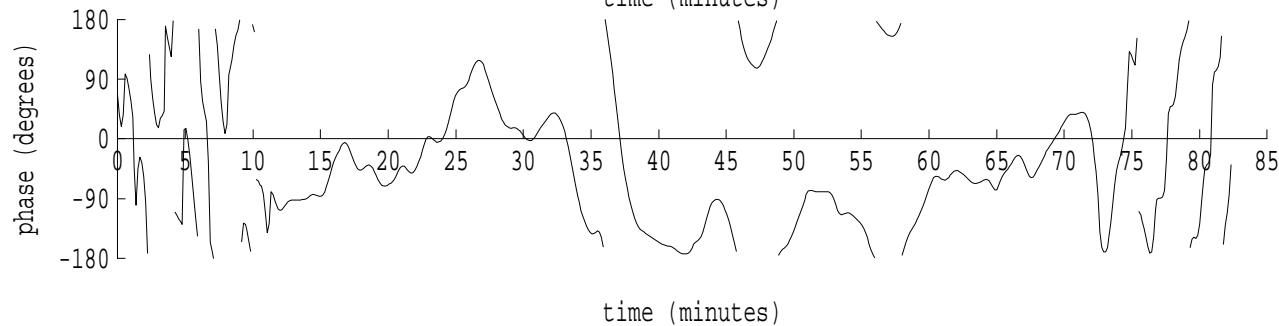

Heard Island - Ascension (PAFB2) File: run13r3.sam Ch. 6 Julian:338:15:45:39

fft size: 16384
overlap: 7/8
sw_hamm: 1
sample rate: 250 Hz
bin width: 0.0153 Hz
int time: 65.54 sec
bin freq: 57.053 Hz
threshold: 2.50
r_max: 150801
c rms: 65268
n (rms): 521
offset: 3
pkr median: 491
ave median: 448
nor median: 452
sdv median: 23
n median: 92
peak snr: 50.5 dB
c snr: 43.2 dB
sw_line: 1
sw_theta: 1
freq: 57.0571 Hz
ship spd: 1.500 m/s
2.916 knts