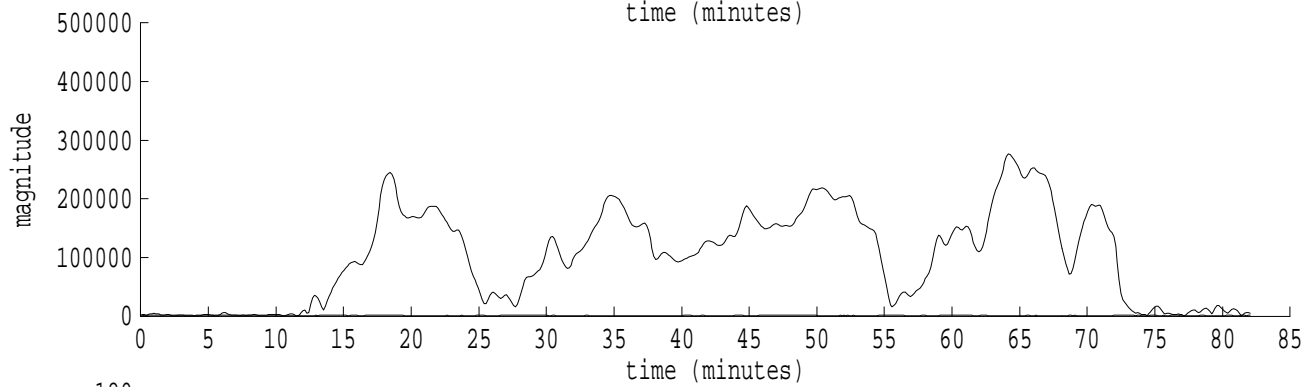

Heard Island - Ascension (PAFB2) File: run13r1.sam Ch. 4 Julian:336:01:25:11

fft size: 16384
overlap: 7/8
sw_hamm: 1
sample rate: 250 Hz
bin width: 0.0153 Hz
int time: 65.54 sec
bin freq: 57.053 Hz
threshold: 2.50
r_max: 277243
c rms: 137473
n (rms): 517
offset: 3
pkr median: 1318
ave median: 1372
nor median: 1425
sdv median: 158
n median: 99
peak snr: 45.8 dB
c snr: 39.7 dB
sw_line: 1
sw_theta: 1
freq: 57.0568 Hz
ship spd: 1.492 m/s
2.901 knts