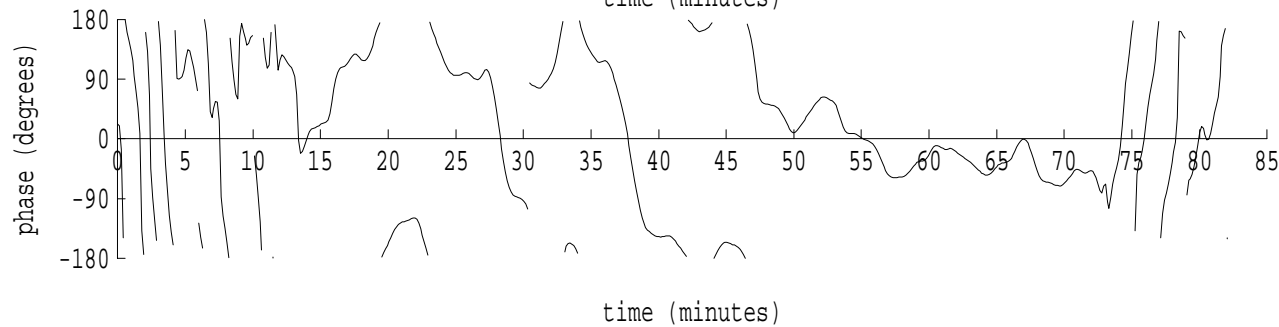

Heard Island - Ascension (PAFB2) File: run13r1.sam Ch. 2 Julian:336:01:25:11

fft size: 16384  
overlap: 7/8  
sw\_hamm: 1  
sample rate: 250 Hz  
bin width: 0.0153 Hz  
int time: 65.54 sec  
bin freq: 57.053 Hz  
threshold: 2.50  
r\_max: 164482  
c rms: 89004  
n (rms): 512  
offset: 3  
pkr median: 434  
ave median: 475  
nor median: 463  
sdv median: 36  
n median: 94  
peak snr: 51.0 dB  
c snr: 45.7 dB  
sw\_line: 1  
sw\_theta: 1  
freq: 57.0565 Hz  
ship spd: 1.484 m/s  
2.885 knts

Heard Island - Ascension (PAFB2) File: run13r1.sam Ch. 3 Julian:336:01:25:11

fft size: 16384  
overlap: 7/8  
sw\_hamm: 1  
sample rate: 250 Hz  
bin width: 0.0153 Hz  
int time: 65.54 sec  
bin freq: 57.053 Hz  
threshold: 2.50  
r\_max: 200223  
c rms: 91502  
n (rms): 513  
offset: 3  
pkr median: 846  
ave median: 906  
nor median: 1091  
sdv median: 281  
n median: 101  
peak snr: 45.3 dB  
c snr: 38.5 dB  
sw\_line: 1  
sw\_theta: 1  
freq: 57.0574 Hz  
ship spd: 1.508 m/s  
2.932 knts

Heard Island - Ascension (PAFB2) File: run13r1.sam Ch. 5 Julian:336:01:25:11

fft size: 16384  
overlap: 7/8  
sw\_hamm: 1  
sample rate: 250 Hz  
bin width: 0.0153 Hz  
int time: 65.54 sec  
bin freq: 57.053 Hz  
threshold: 2.50  
r\_max: 279076  
c rms: 102381  
n (rms): 521  
offset: 3  
pkr median: 606  
ave median: 640  
nor median: 696  
sdv median: 79  
n median: 92  
peak snr: 52.1 dB  
c snr: 43.4 dB  
sw\_line: 1  
sw\_theta: 1  
freq: 57.0568 Hz  
ship spd: 1.494 m/s  
2.905 knts

Heard Island - Ascension (PAFB2) File: run13r1.sam Ch. 6 Julian:336:01:25:11

fft size: 16384  
overlap: 7/8  
sw\_hamm: 1  
sample rate: 250 Hz  
bin width: 0.0153 Hz  
int time: 65.54 sec  
bin freq: 57.053 Hz  
threshold: 2.50  
r\_max: 113349  
c rms: 51708  
n (rms): 507  
offset: 3  
pkr median: 662  
ave median: 644  
nor median: 661  
sdv median: 57  
n median: 106  
peak snr: 44.7 dB  
c snr: 37.9 dB  
sw\_line: 1  
sw\_theta: 1  
freq: 57.0575 Hz  
ship spd: 1.511 m/s  
2.939 knts