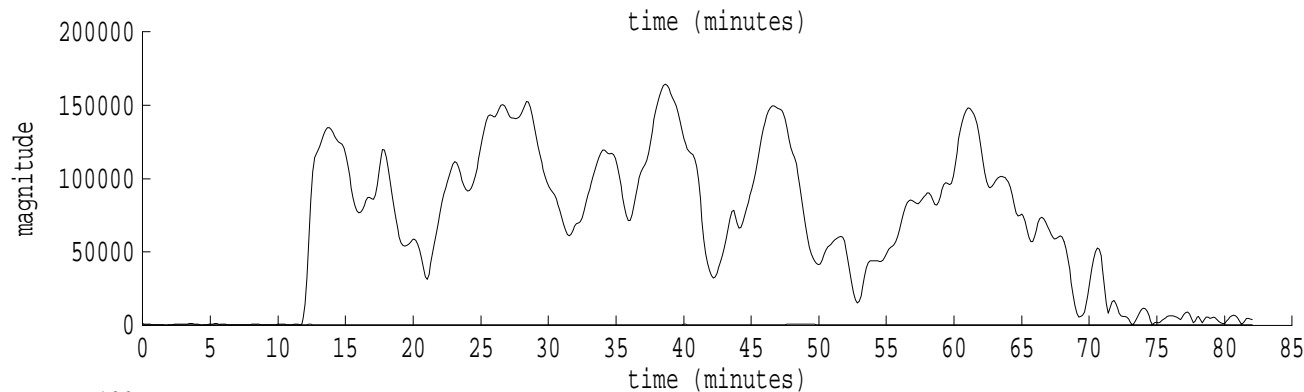

Heard Island - Ascension (PAFB2) File: run13r1.sam Ch. 2 Julian:336:01:25:11

fft size: 16384  
overlap: 7/8  
sw\_hamm: 1  
sample rate: 250 Hz  
bin width: 0.0153 Hz  
int time: 65.54 sec  
bin freq: 57.053 Hz  
threshold: 2.50  
r\_max: 164482  
c rms: 89004  
n (rms): 512  
offset: 3  
pkr median: 434  
ave median: 475  
nor median: 463  
sdv median: 36  
n median: 94  
peak snr: 51.0 dB  
c snr: 45.7 dB  
sw\_line: 1  
sw\_theta: 1  
freq: 57.0565 Hz  
ship spd: 1.484 m/s  
2.885 knts

Heard Island - Ascension (PAFB2) File: run13r1.sam Ch. 3 Julian:336:01:25:11

fft size: 16384  
overlap: 7/8  
sw\_hamm: 1  
sample rate: 250 Hz  
bin width: 0.0153 Hz  
int time: 65.54 sec  
bin freq: 57.053 Hz  
threshold: 2.50  
r\_max: 200223  
c rms: 91502  
n (rms): 513  
offset: 3  
pkr median: 846  
ave median: 906  
nor median: 1091  
sdv median: 281  
n median: 101  
peak snr: 45.3 dB  
c snr: 38.5 dB  
sw\_line: 1  
sw\_theta: 1  
freq: 57.0574 Hz  
ship spd: 1.508 m/s  
2.932 knts

Heard Island - Ascension (PAFB2) File: run13r1.sam Ch. 5 Julian:336:01:25:11

fft size: 16384  
overlap: 7/8  
sw\_hamm: 1  
sample rate: 250 Hz  
bin width: 0.0153 Hz  
int time: 65.54 sec  
bin freq: 57.053 Hz  
threshold: 2.50  
r\_max: 279076  
c rms: 102381  
n (rms): 521  
offset: 3  
pkr median: 606  
ave median: 640  
nor median: 696  
sdv median: 79  
n median: 92  
peak snr: 52.1 dB  
c snr: 43.4 dB  
sw\_line: 1  
sw\_theta: 1  
freq: 57.0568 Hz  
ship spd: 1.494 m/s  
2.905 knts

Heard Island - Ascension (PAFB2) File: run13r1.sam Ch. 6 Julian:336:01:25:11

fft size: 16384  
overlap: 7/8  
sw\_hamm: 1  
sample rate: 250 Hz  
bin width: 0.0153 Hz  
int time: 65.54 sec  
bin freq: 57.053 Hz  
threshold: 2.50  
r\_max: 113349  
c rms: 51708  
n (rms): 507  
offset: 3  
pkr median: 662  
ave median: 644  
nor median: 661  
sdv median: 57  
n median: 106  
peak snr: 44.7 dB  
c snr: 37.9 dB  
sw\_line: 1  
sw\_theta: 1  
freq: 57.0575 Hz  
ship spd: 1.511 m/s  
2.939 knts