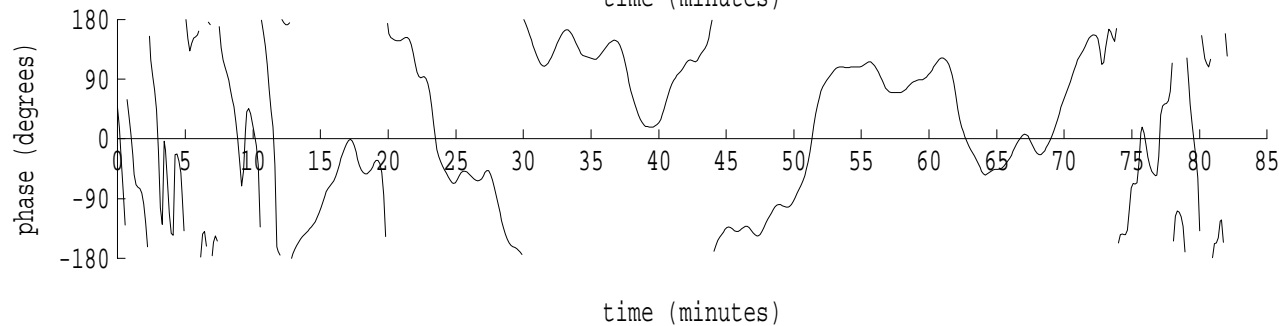

Heard Island - Ascension (PAFB2) File: run13r1.sam Ch. 5 Julian:336:01:25:11

fft size: 16384
overlap: 7/8
sw_hamm: 1
sample rate: 250 Hz
bin width: 0.0153 Hz
int time: 65.54 sec
bin freq: 57.053 Hz
threshold: 2.50
r_max: 279076
c rms: 102381
n (rms): 521
offset: 3
pkr median: 606
ave median: 640
nor median: 696
sdv median: 79
n median: 92
peak snr: 52.1 dB
c snr: 43.4 dB
sw_line: 1
sw_theta: 1
freq: 57.0568 Hz
ship spd: 1.494 m/s
2.905 knts