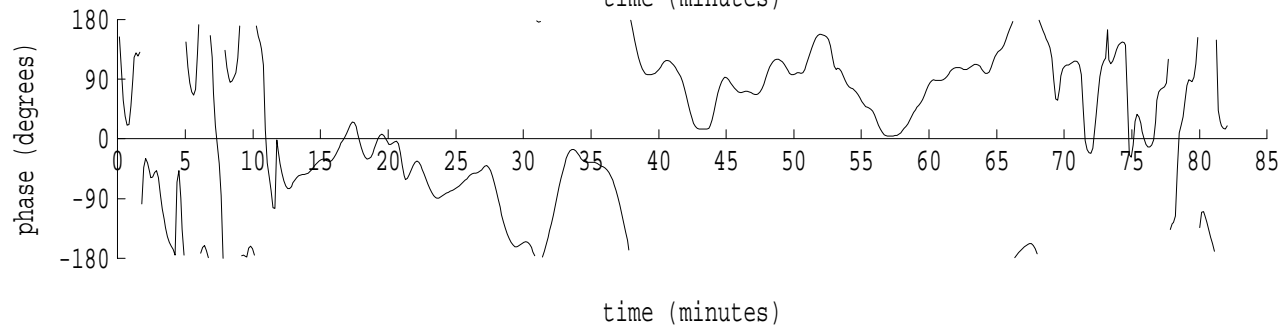

Heard Island - Ascension (PAFB2) File: run13r1.sam Ch. 2 Julian:336:01:25:11

fft size: 16384  
overlap: 7/8  
sw\_hamm: 1  
sample rate: 250 Hz  
bin width: 0.0153 Hz  
int time: 65.54 sec  
bin freq: 57.053 Hz  
threshold: 2.50  
r\_max: 164482  
c rms: 89004  
n (rms): 512  
offset: 3  
pkr median: 434  
ave median: 475  
nor median: 463  
sdv median: 36  
n median: 94  
peak snr: 51.0 dB  
c snr: 45.7 dB  
sw\_line: 1  
sw\_theta: 1  
freq: 57.0565 Hz  
ship spd: 1.484 m/s  
2.885 knts

Heard Island - Ascension (PAFB2) File: run13r1.sam Ch. 3 Julian:336:01:25:11

fft size: 16384  
overlap: 7/8  
sw\_hamm: 1  
sample rate: 250 Hz  
bin width: 0.0153 Hz  
int time: 65.54 sec  
bin freq: 57.053 Hz  
threshold: 2.50  
r\_max: 200223  
c rms: 91502  
n (rms): 513  
offset: 3  
pkr median: 846  
ave median: 906  
nor median: 1091  
sdv median: 281  
n median: 101  
peak snr: 45.3 dB  
c snr: 38.5 dB  
sw\_line: 1  
sw\_theta: 1  
freq: 57.0574 Hz  
ship spd: 1.508 m/s  
2.932 knts

Heard Island - Ascension (PAFB2) File: run13r1.sam Ch. 5 Julian:336:01:25:11

fft size: 16384  
overlap: 7/8  
sw\_hamm: 1  
sample rate: 250 Hz  
bin width: 0.0153 Hz  
int time: 65.54 sec  
bin freq: 57.053 Hz  
threshold: 2.50  
r\_max: 279076  
c rms: 102381  
n (rms): 521  
offset: 3  
pkr median: 606  
ave median: 640  
nor median: 696  
sdv median: 79  
n median: 92  
peak snr: 52.1 dB  
c snr: 43.4 dB  
sw\_line: 1  
sw\_theta: 1  
freq: 57.0568 Hz  
ship spd: 1.494 m/s  
2.905 knts

Heard Island - Ascension (PAFB2) File: run13r1.sam Ch. 6 Julian:336:01:25:11

fft size: 16384  
overlap: 7/8  
sw\_hamm: 1  
sample rate: 250 Hz  
bin width: 0.0153 Hz  
int time: 65.54 sec  
bin freq: 57.053 Hz  
threshold: 2.50  
r\_max: 113349  
c rms: 51708  
n (rms): 507  
offset: 3  
pkr median: 662  
ave median: 644  
nor median: 661  
sdv median: 57  
n median: 106  
peak snr: 44.7 dB  
c snr: 37.9 dB  
sw\_line: 1  
sw\_theta: 1  
freq: 57.0575 Hz  
ship spd: 1.511 m/s  
2.939 knts